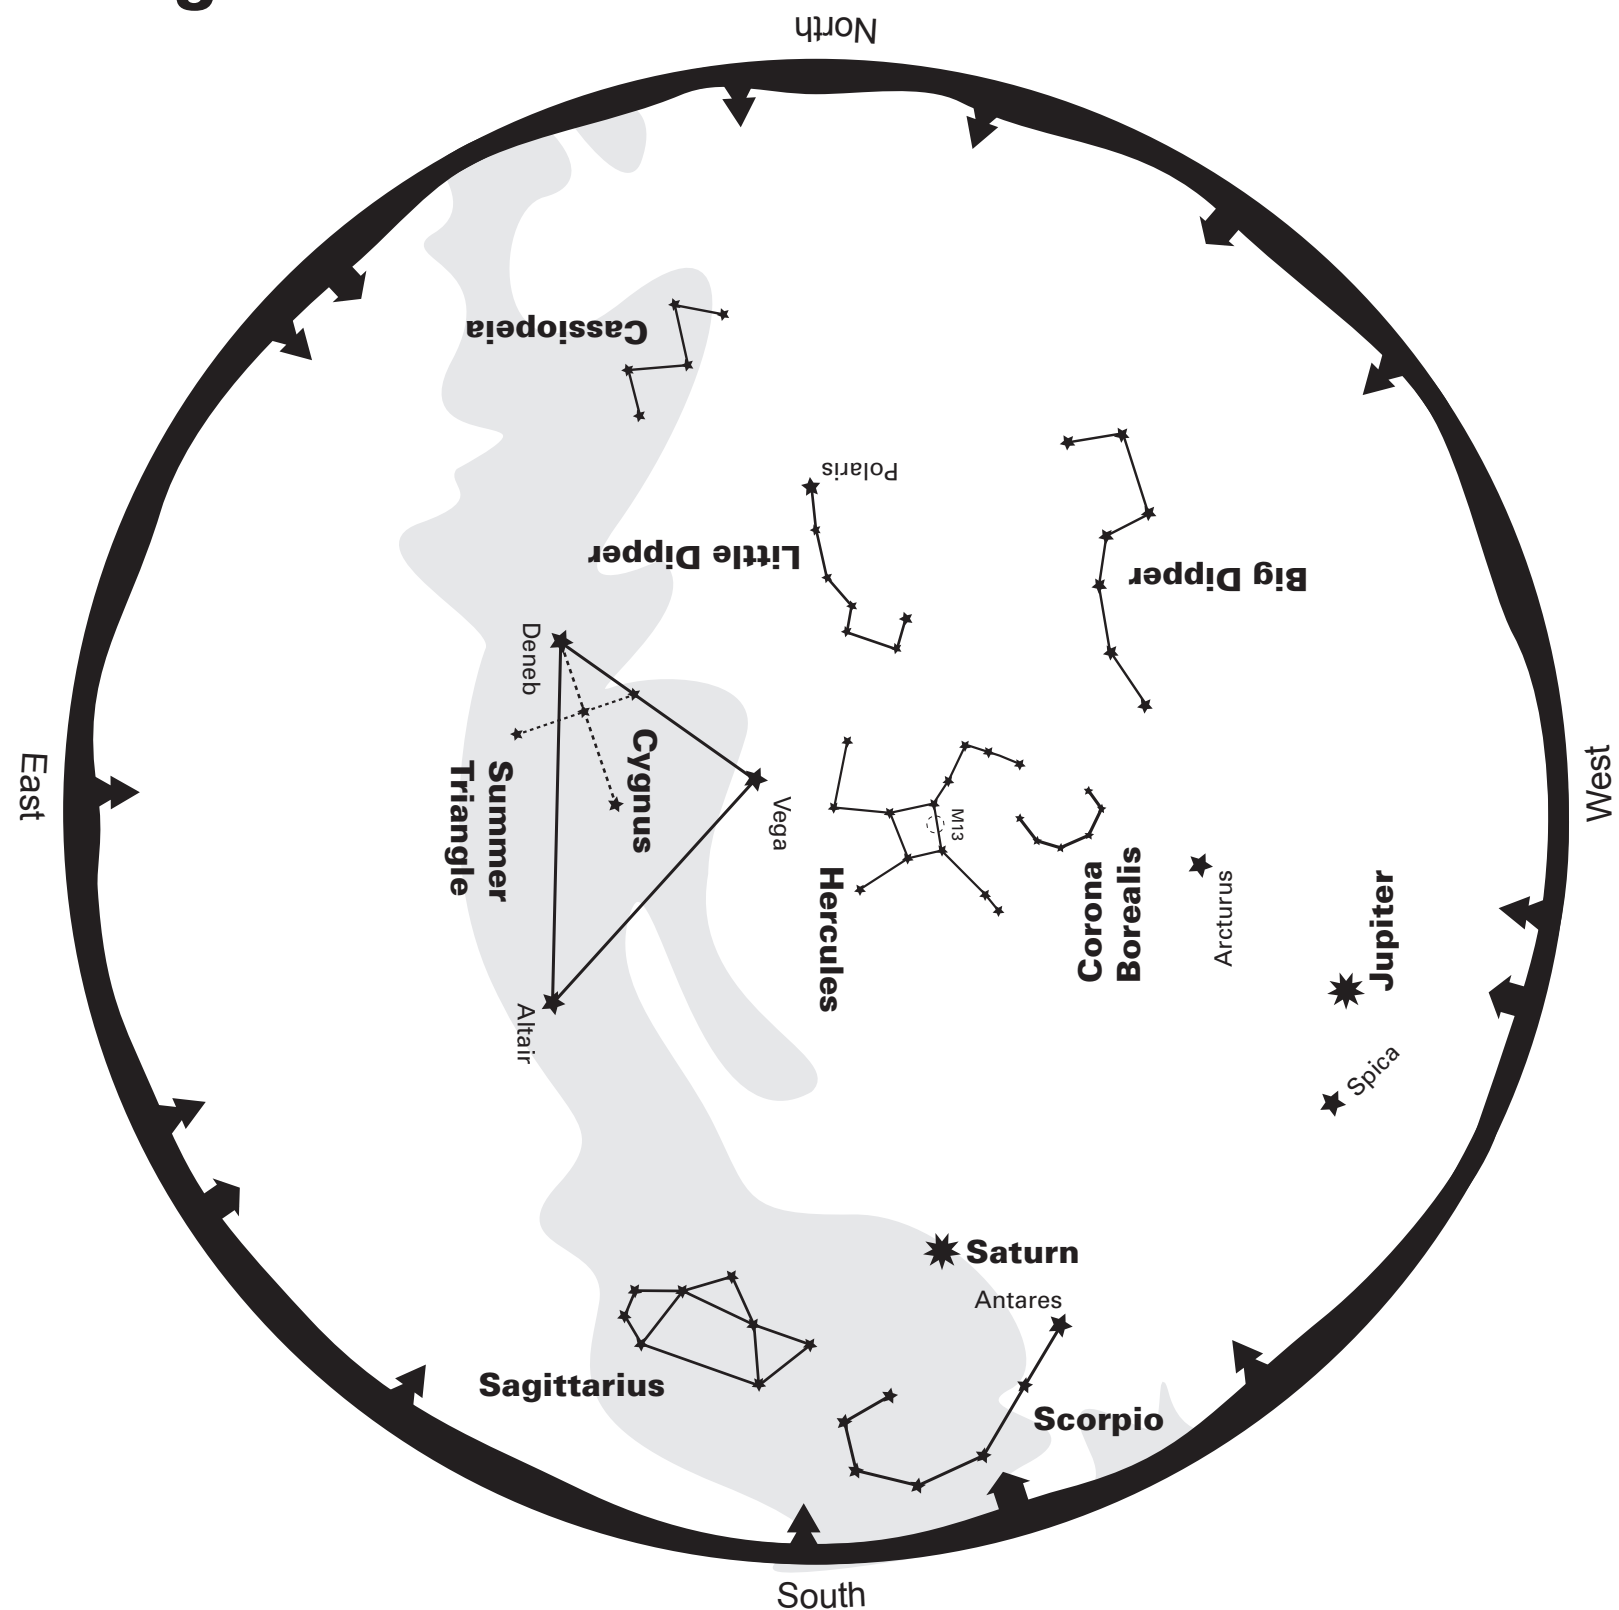

# August 2017

- Galaxy
- Nebula
- Star Cluster
- Planet

To read this map, turn it so the direction you are facing is on the bottom  
This map shows the sky for mid-August at 9:45pm