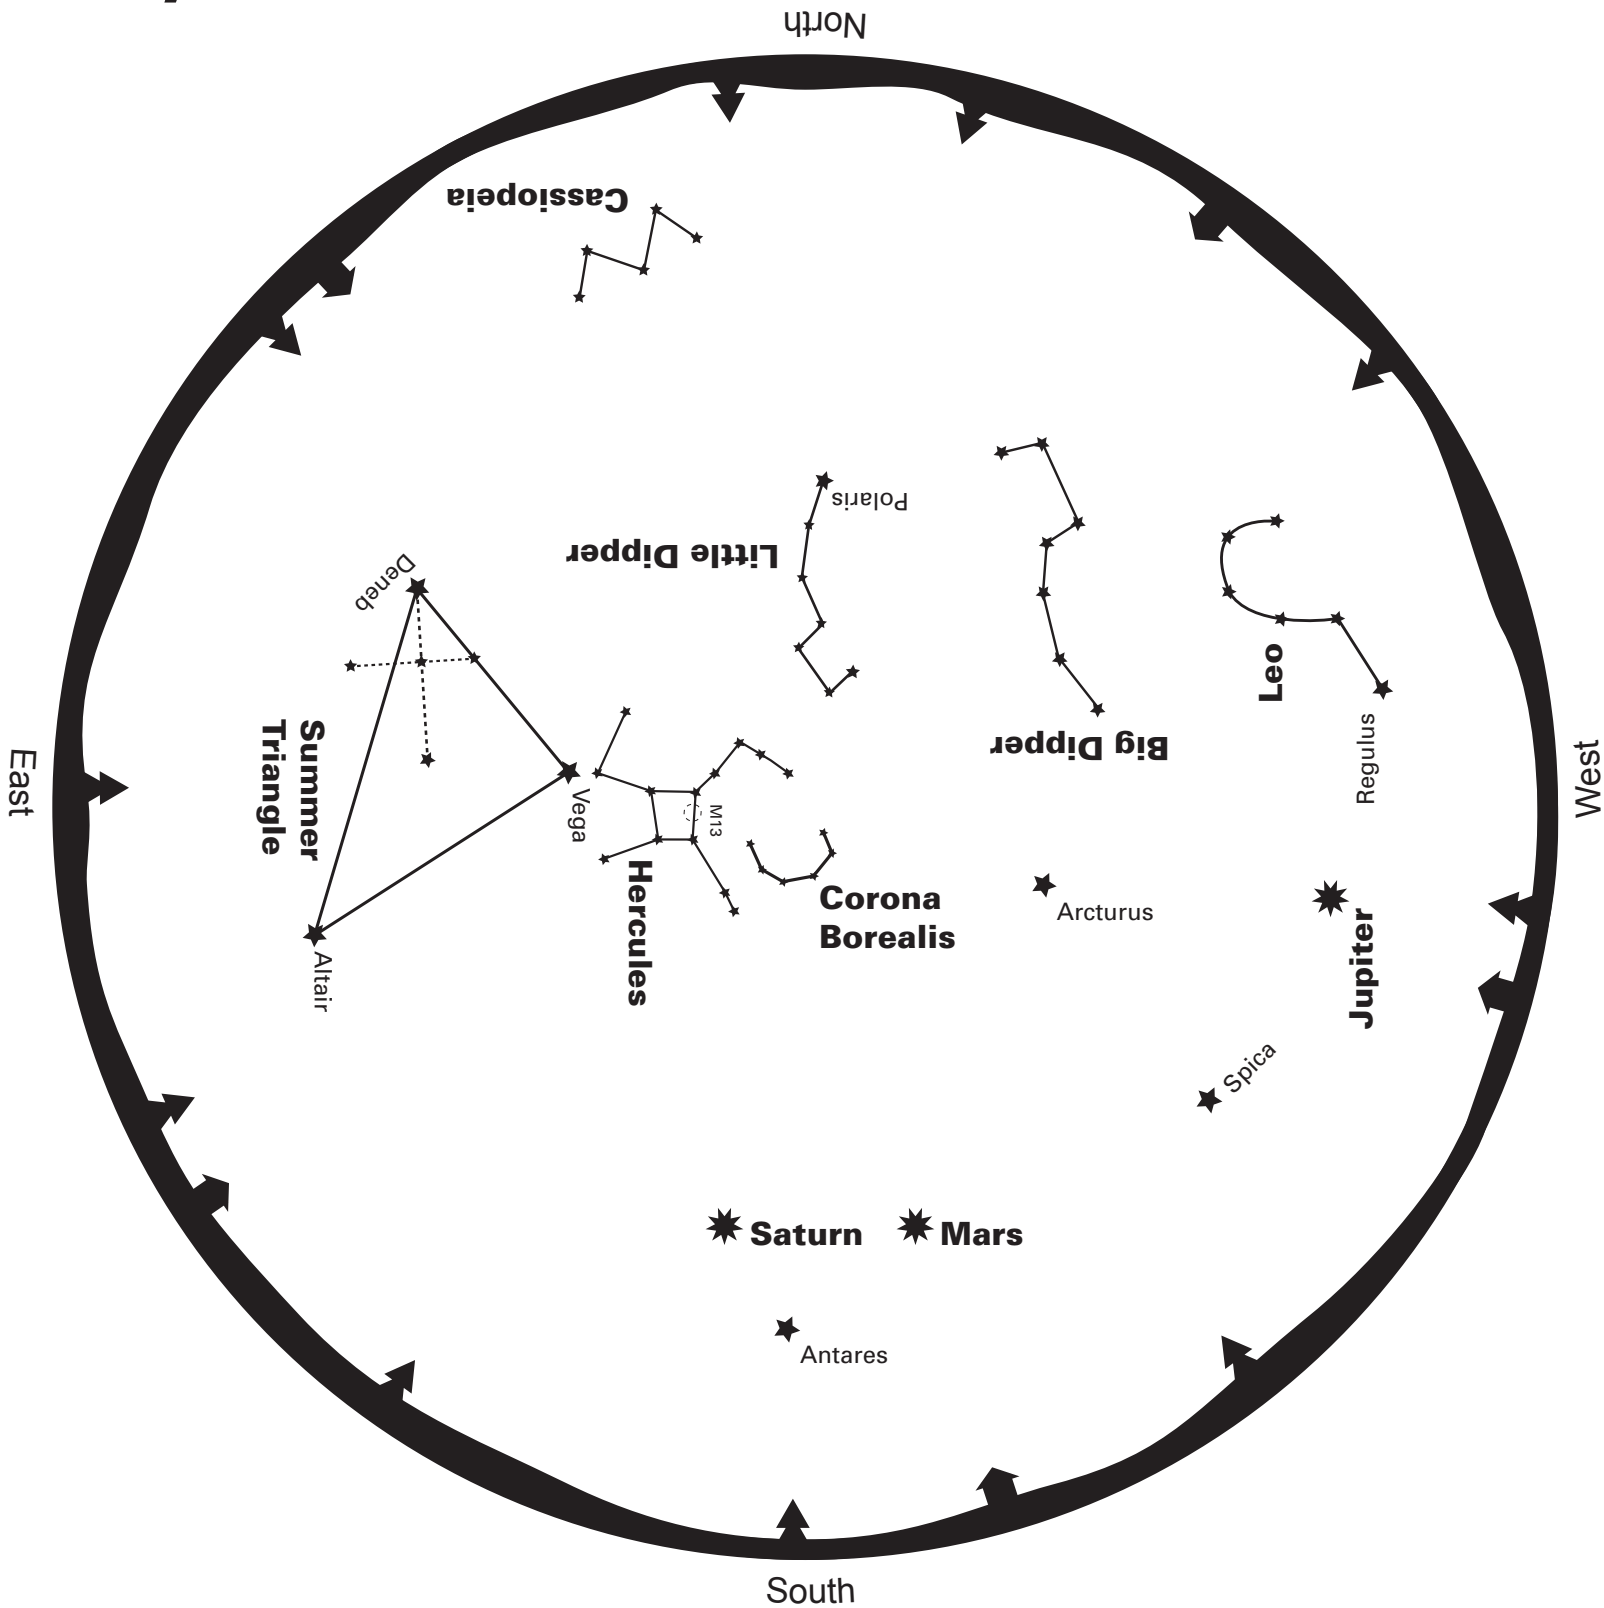

July 2016

- Galaxy
- Nebula
- ⊙ Star Cluster
- ★ Planet

To read this map, turn it so the direction you are facing is on the bottom
This map shows the sky for mid-July at 10pm