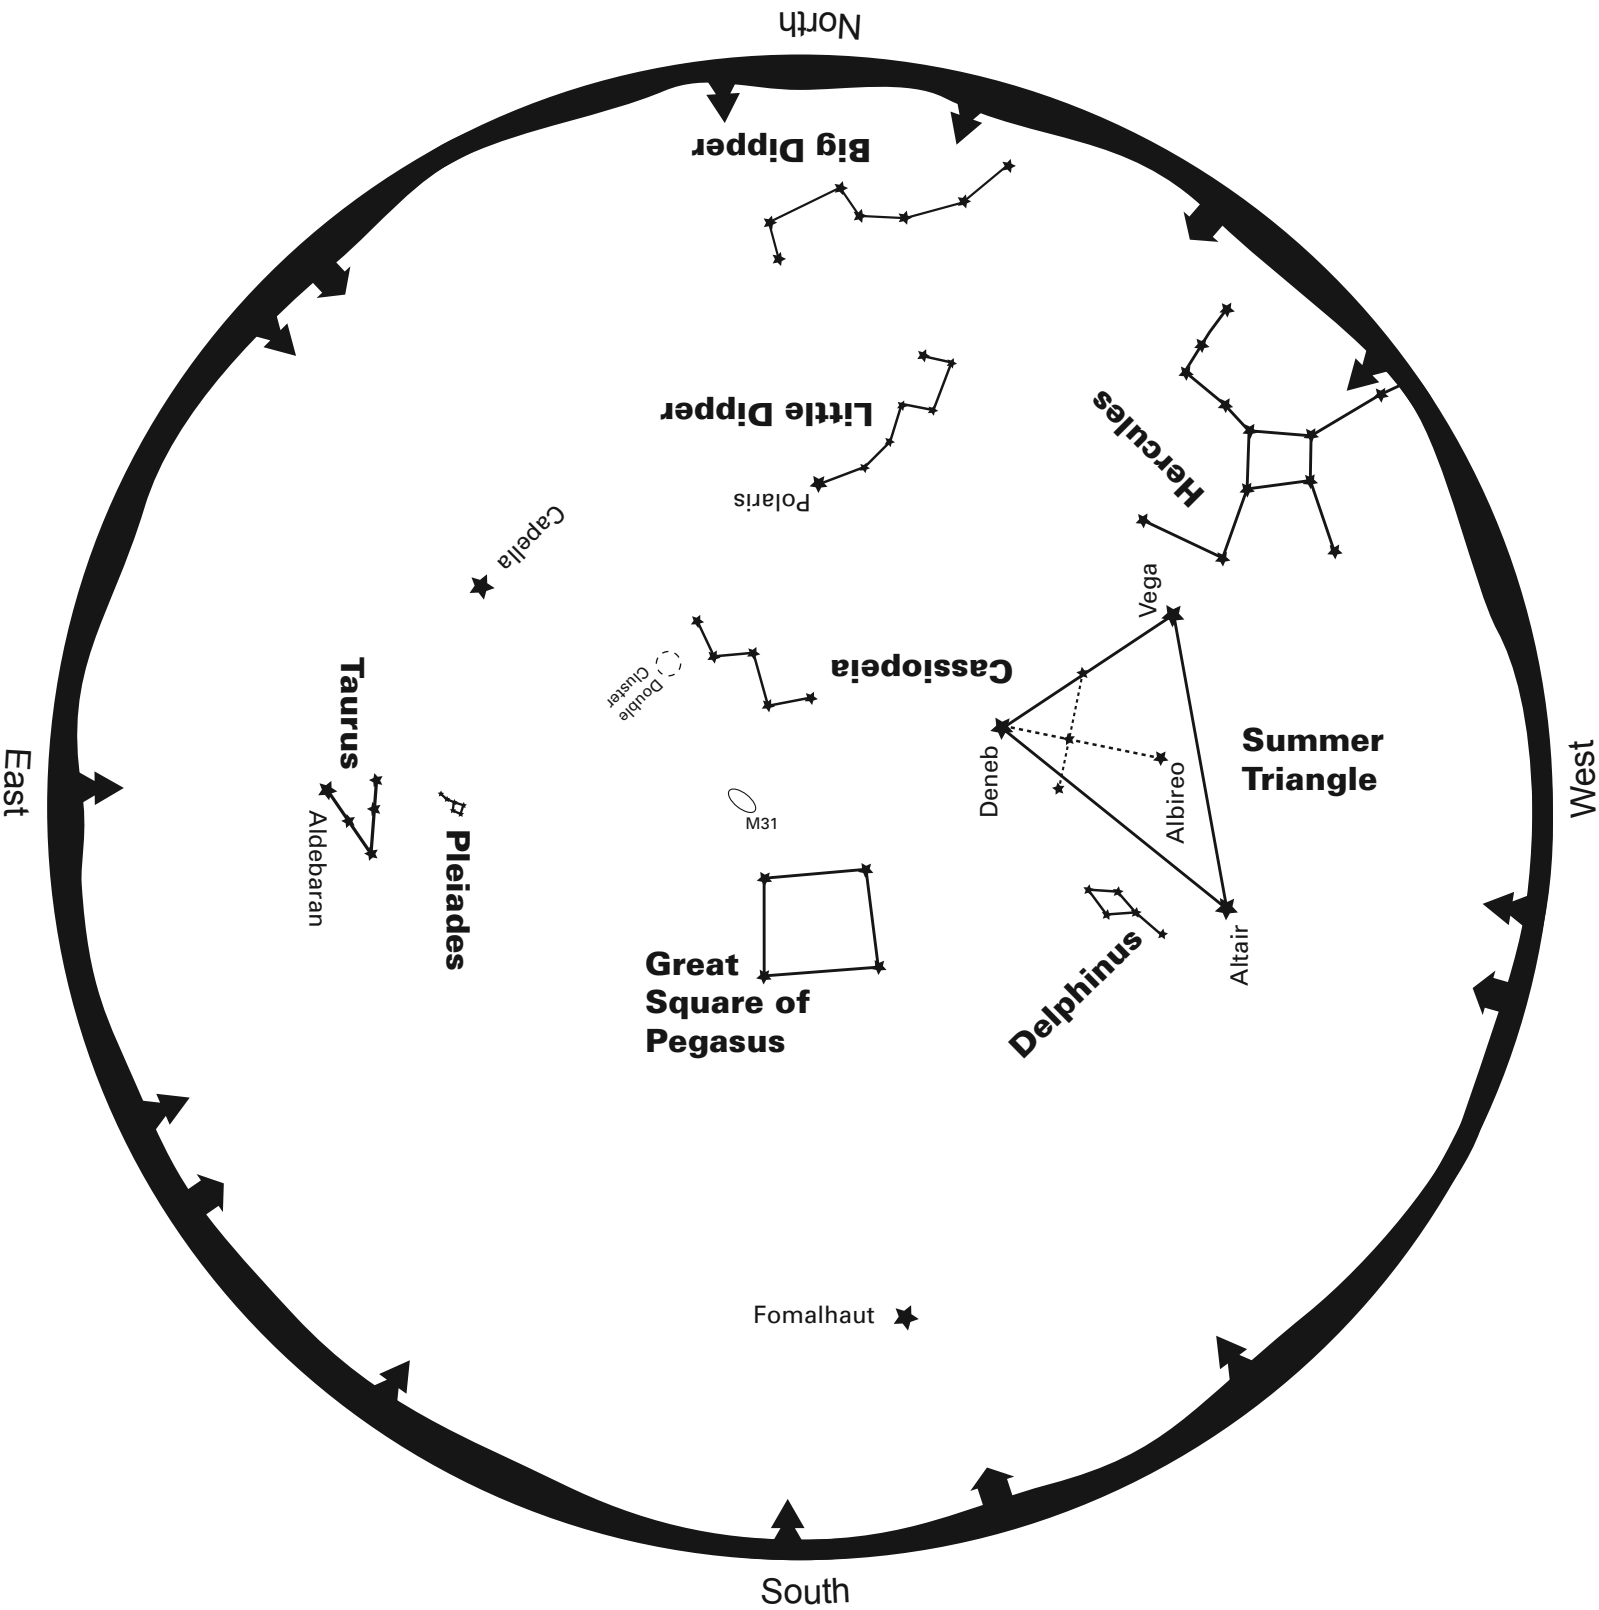

November

-  Galaxy
-  Nebula
-  Star Cluster
-  Planet

To read this map, turn it so the direction you are facing is on the bottom
 This map shows the sky for mid-November at 7:30pm