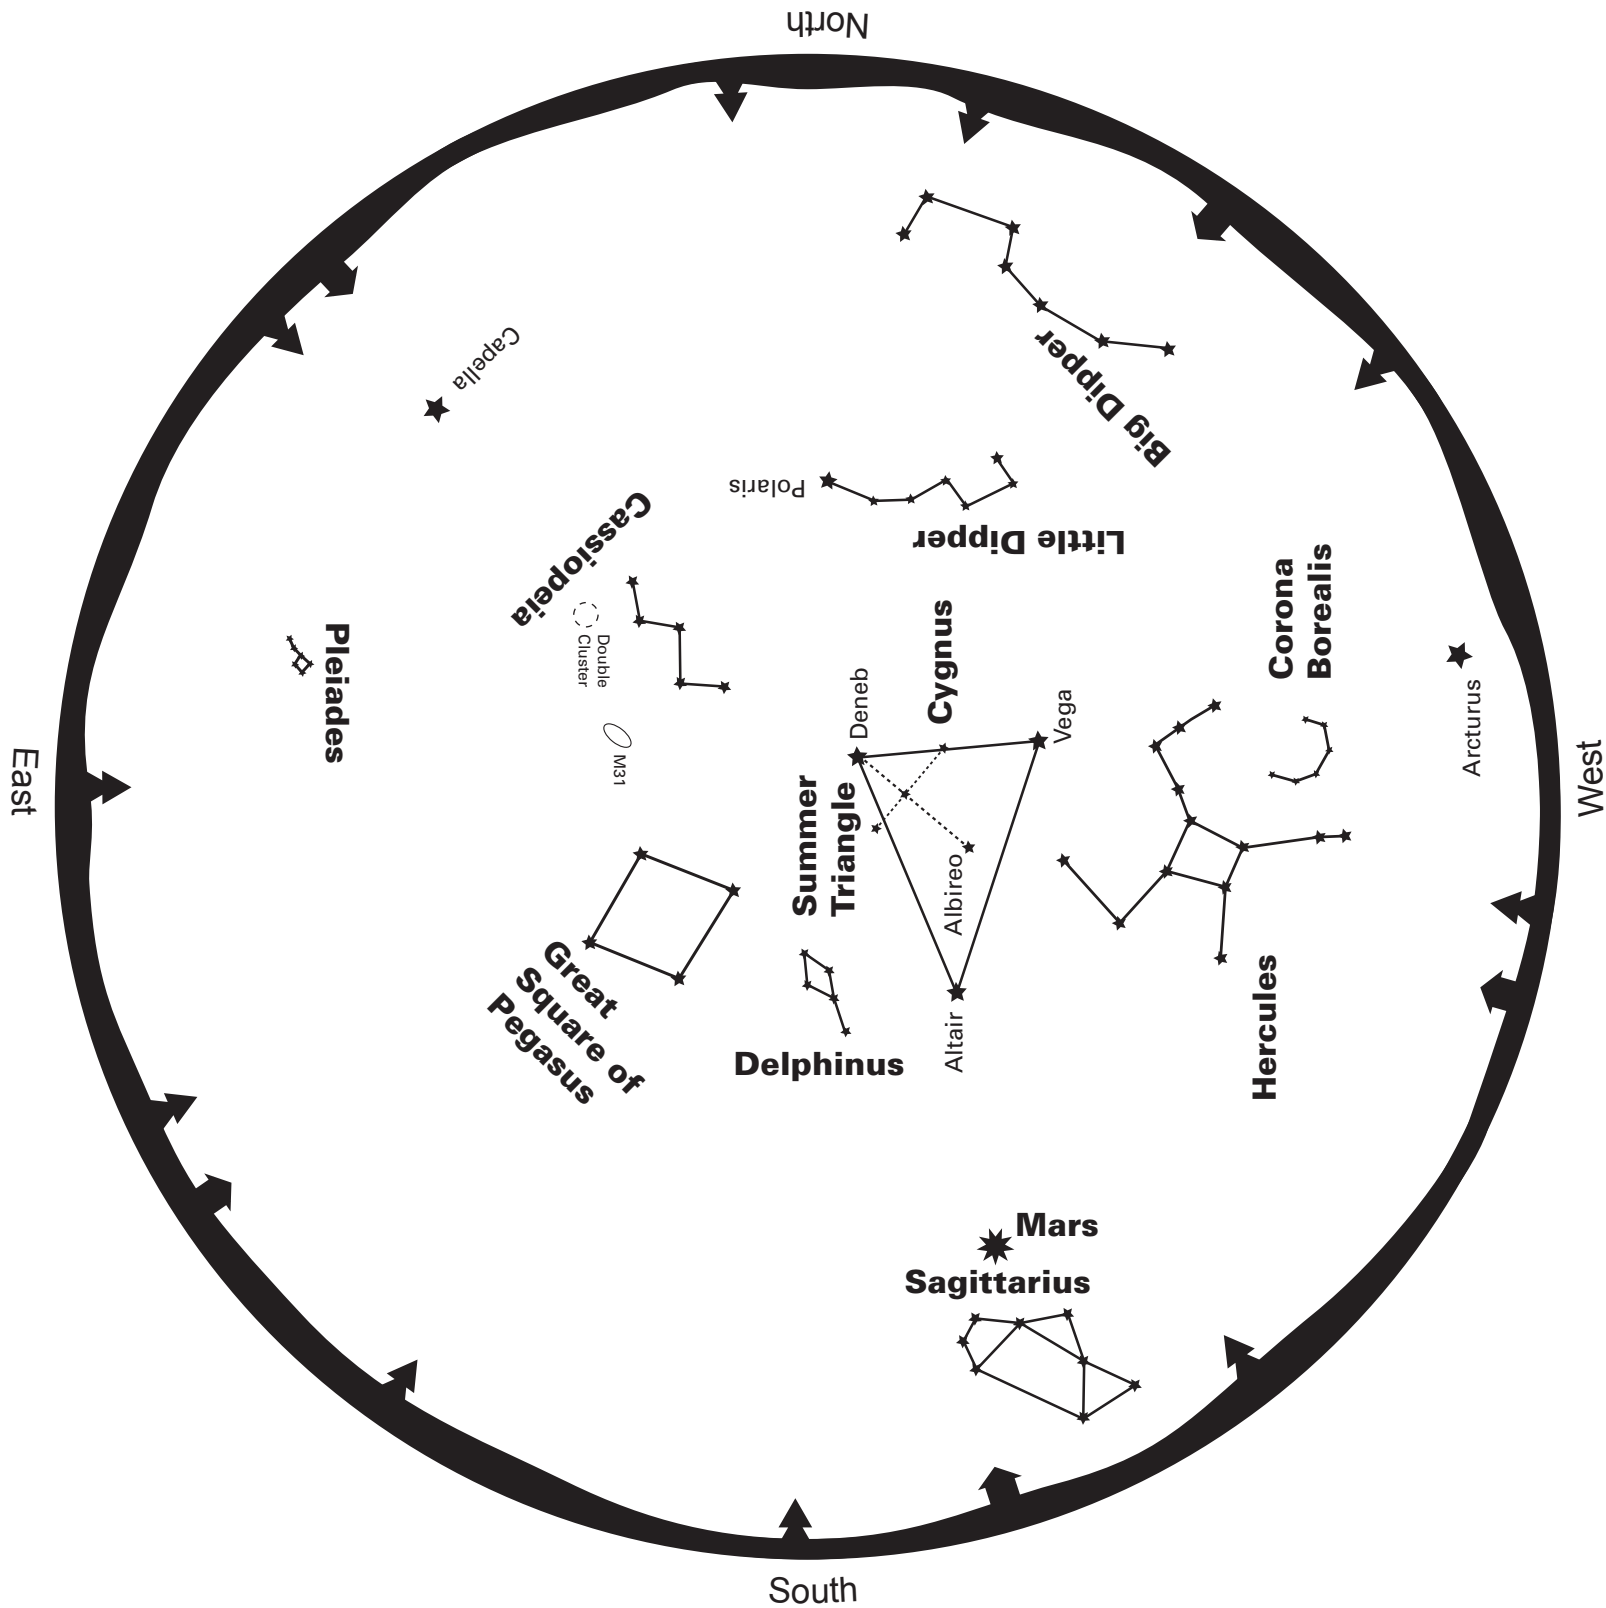

October 2016

-  Galaxy
-  Nebula
-  Star Cluster
-  Planet

To read this map, turn it so the direction you are facing is on the bottom
 This map shows the sky for mid-October at 7:45pm