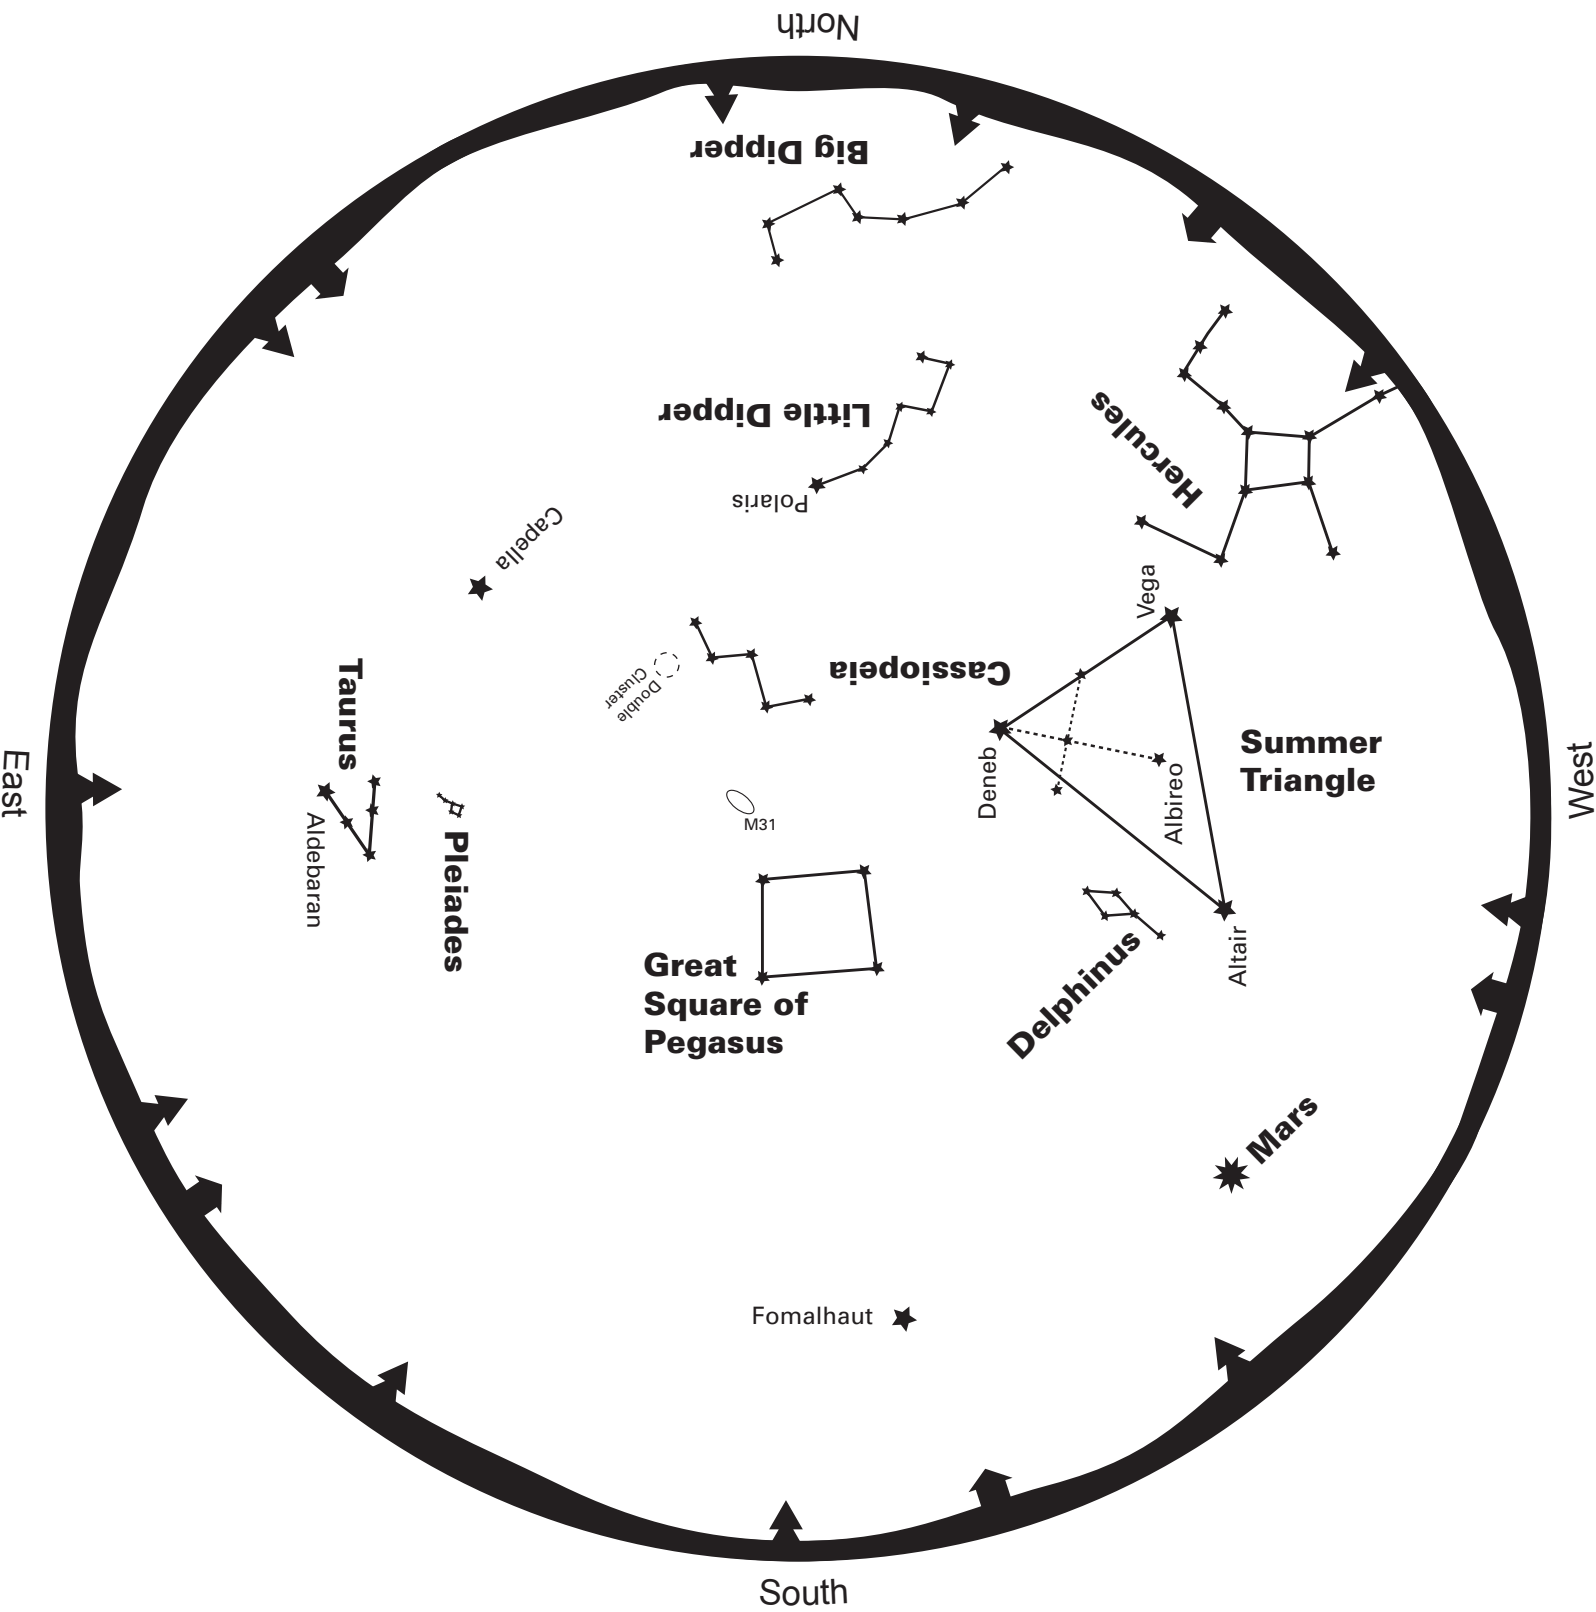

# November 2016

-  Galaxy
-  Nebula
-  Star Cluster
-  Planet

To read this map, turn it so the direction you are facing is on the bottom  
 This map shows the sky for mid-November at 7:30pm