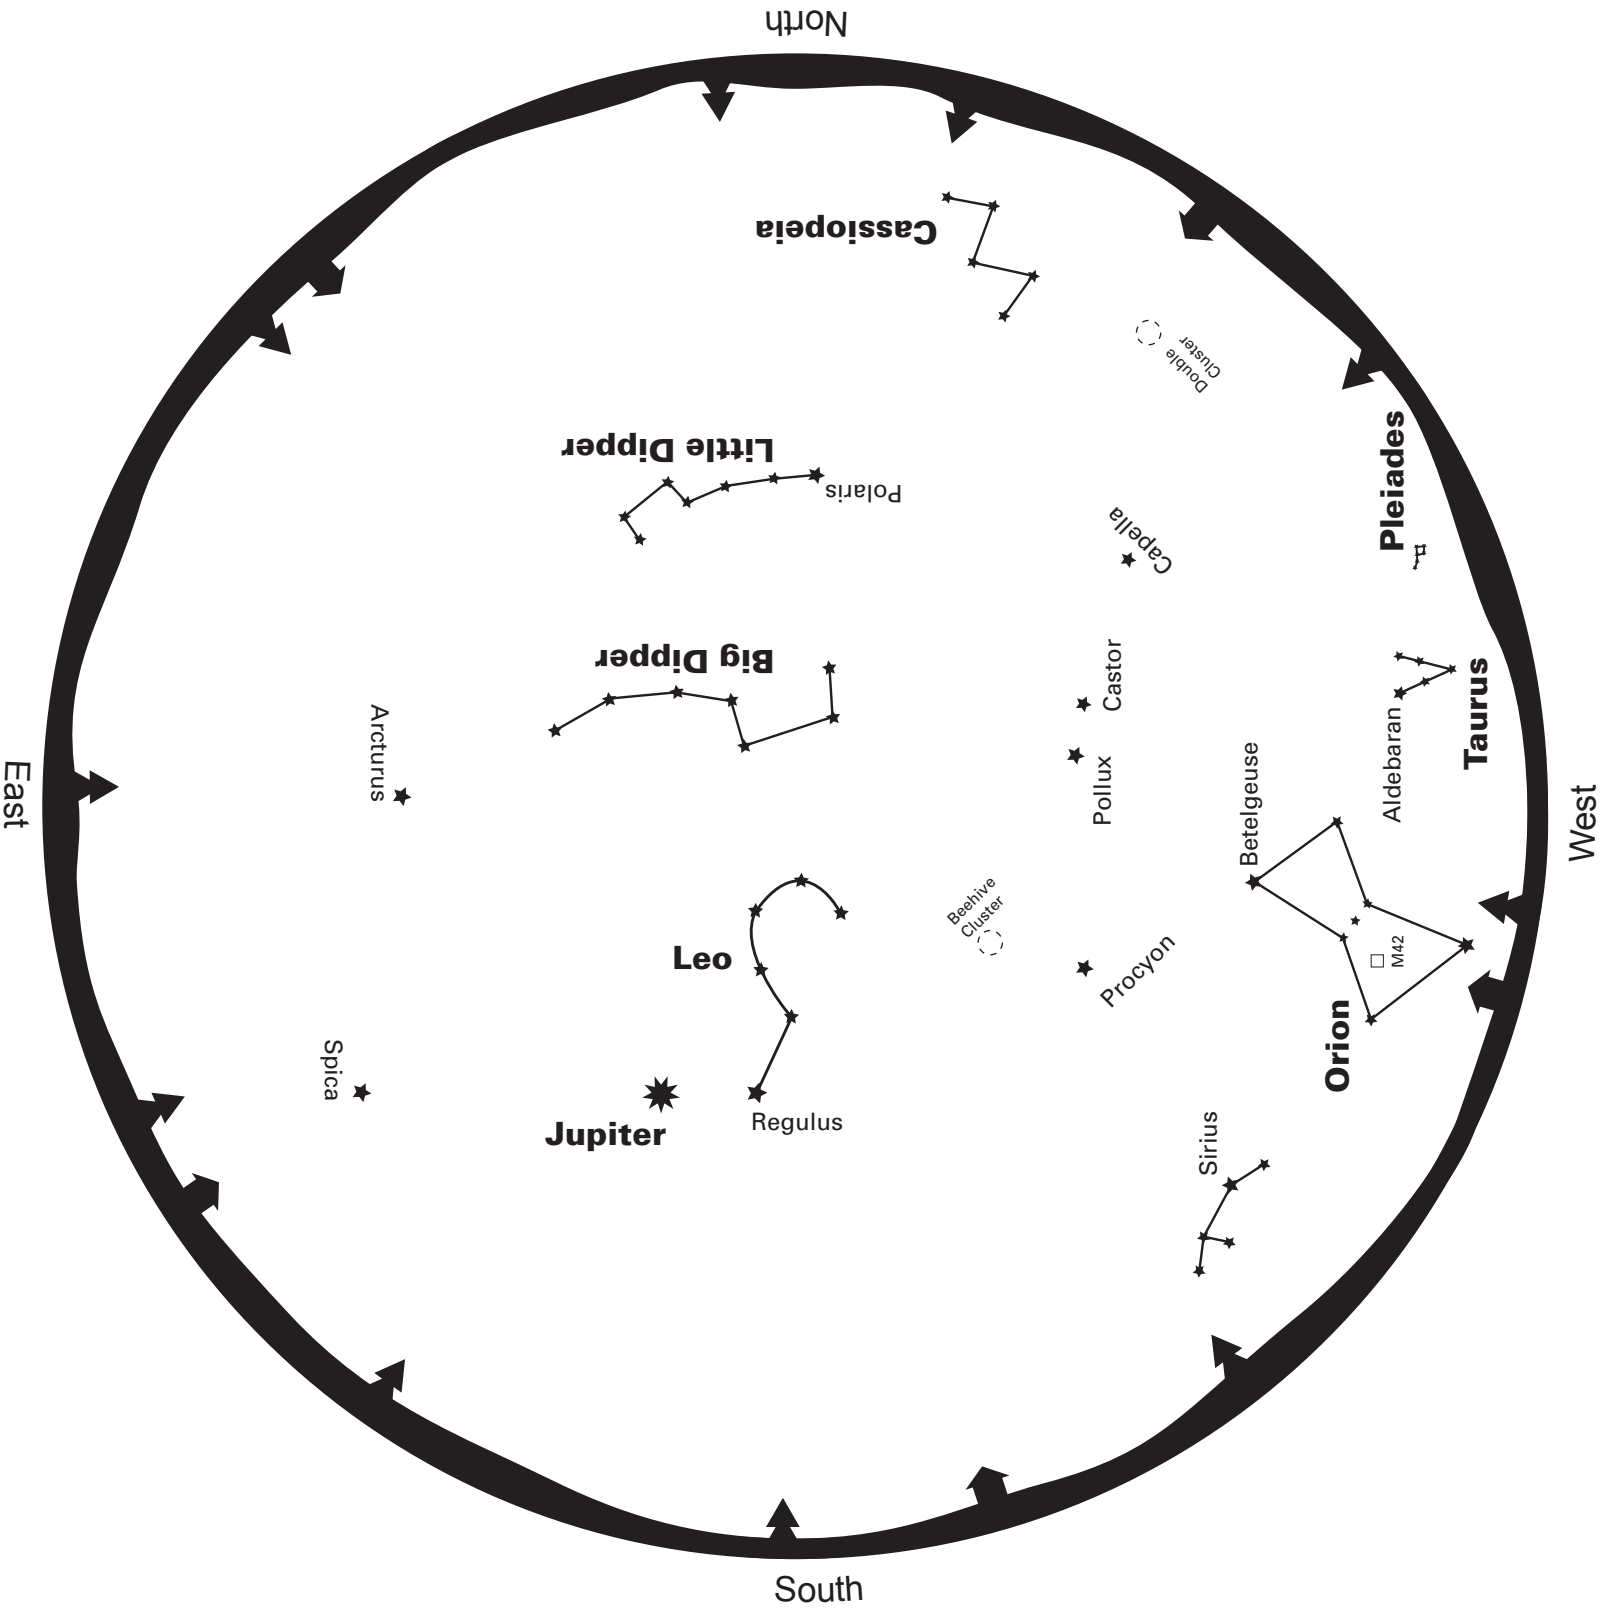

# April 2016

-  Galaxy
-  Nebula
-  Open Star Cluster
-  Planet

To read this map, turn it so the direction you are facing is on the bottom  
This map shows the sky for mid-April at 9pm