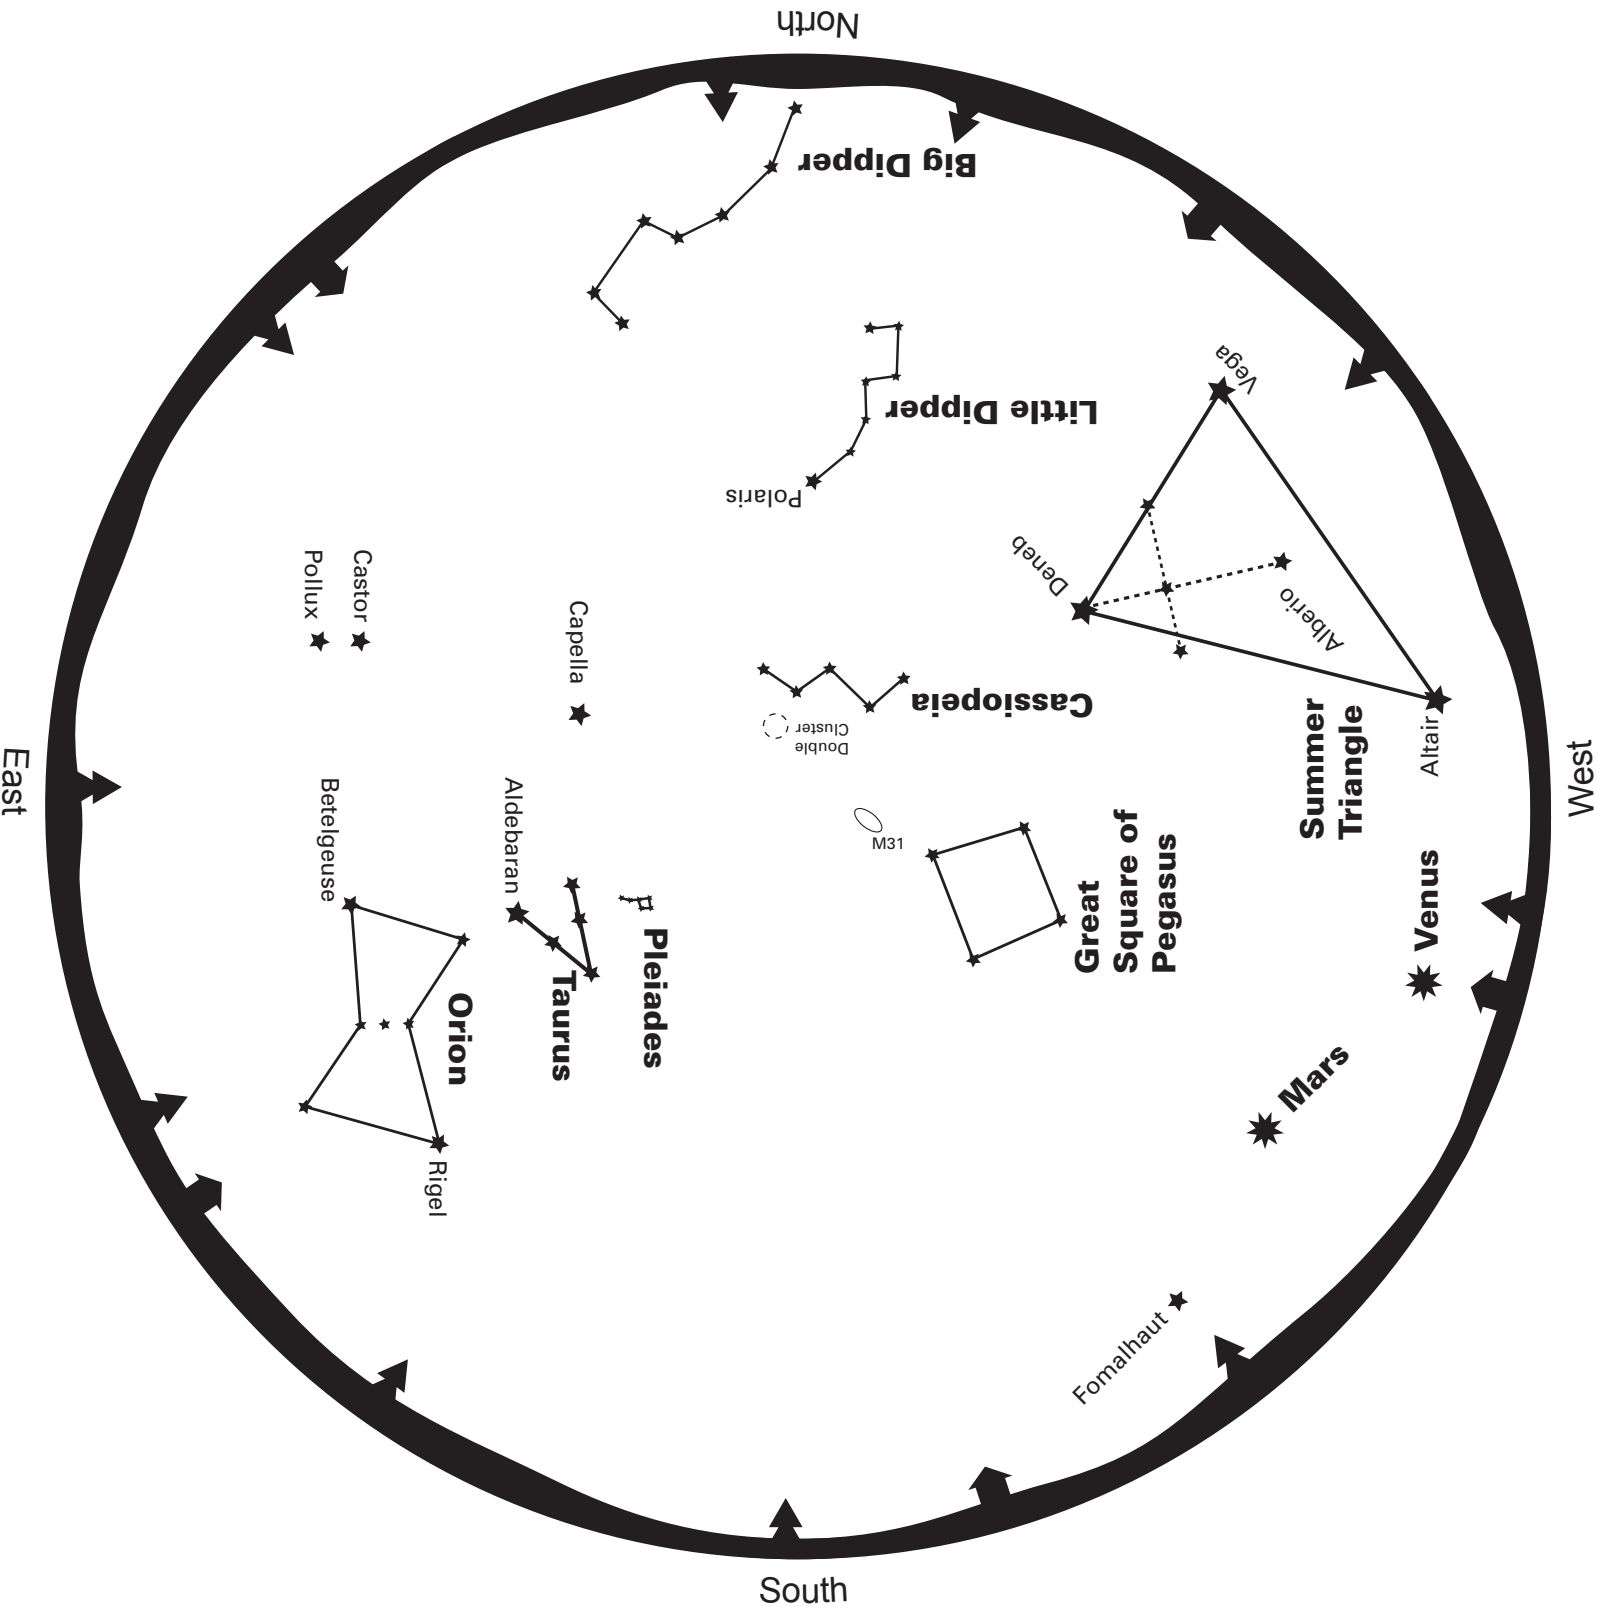

December 2016

-  Galaxy
-  Nebula
-  Star Cluster
-  Planet

To read this map, turn it so the direction you are facing is on the bottom
 This map shows the sky for mid-December at 7:30pm
 © StarryTrails.com