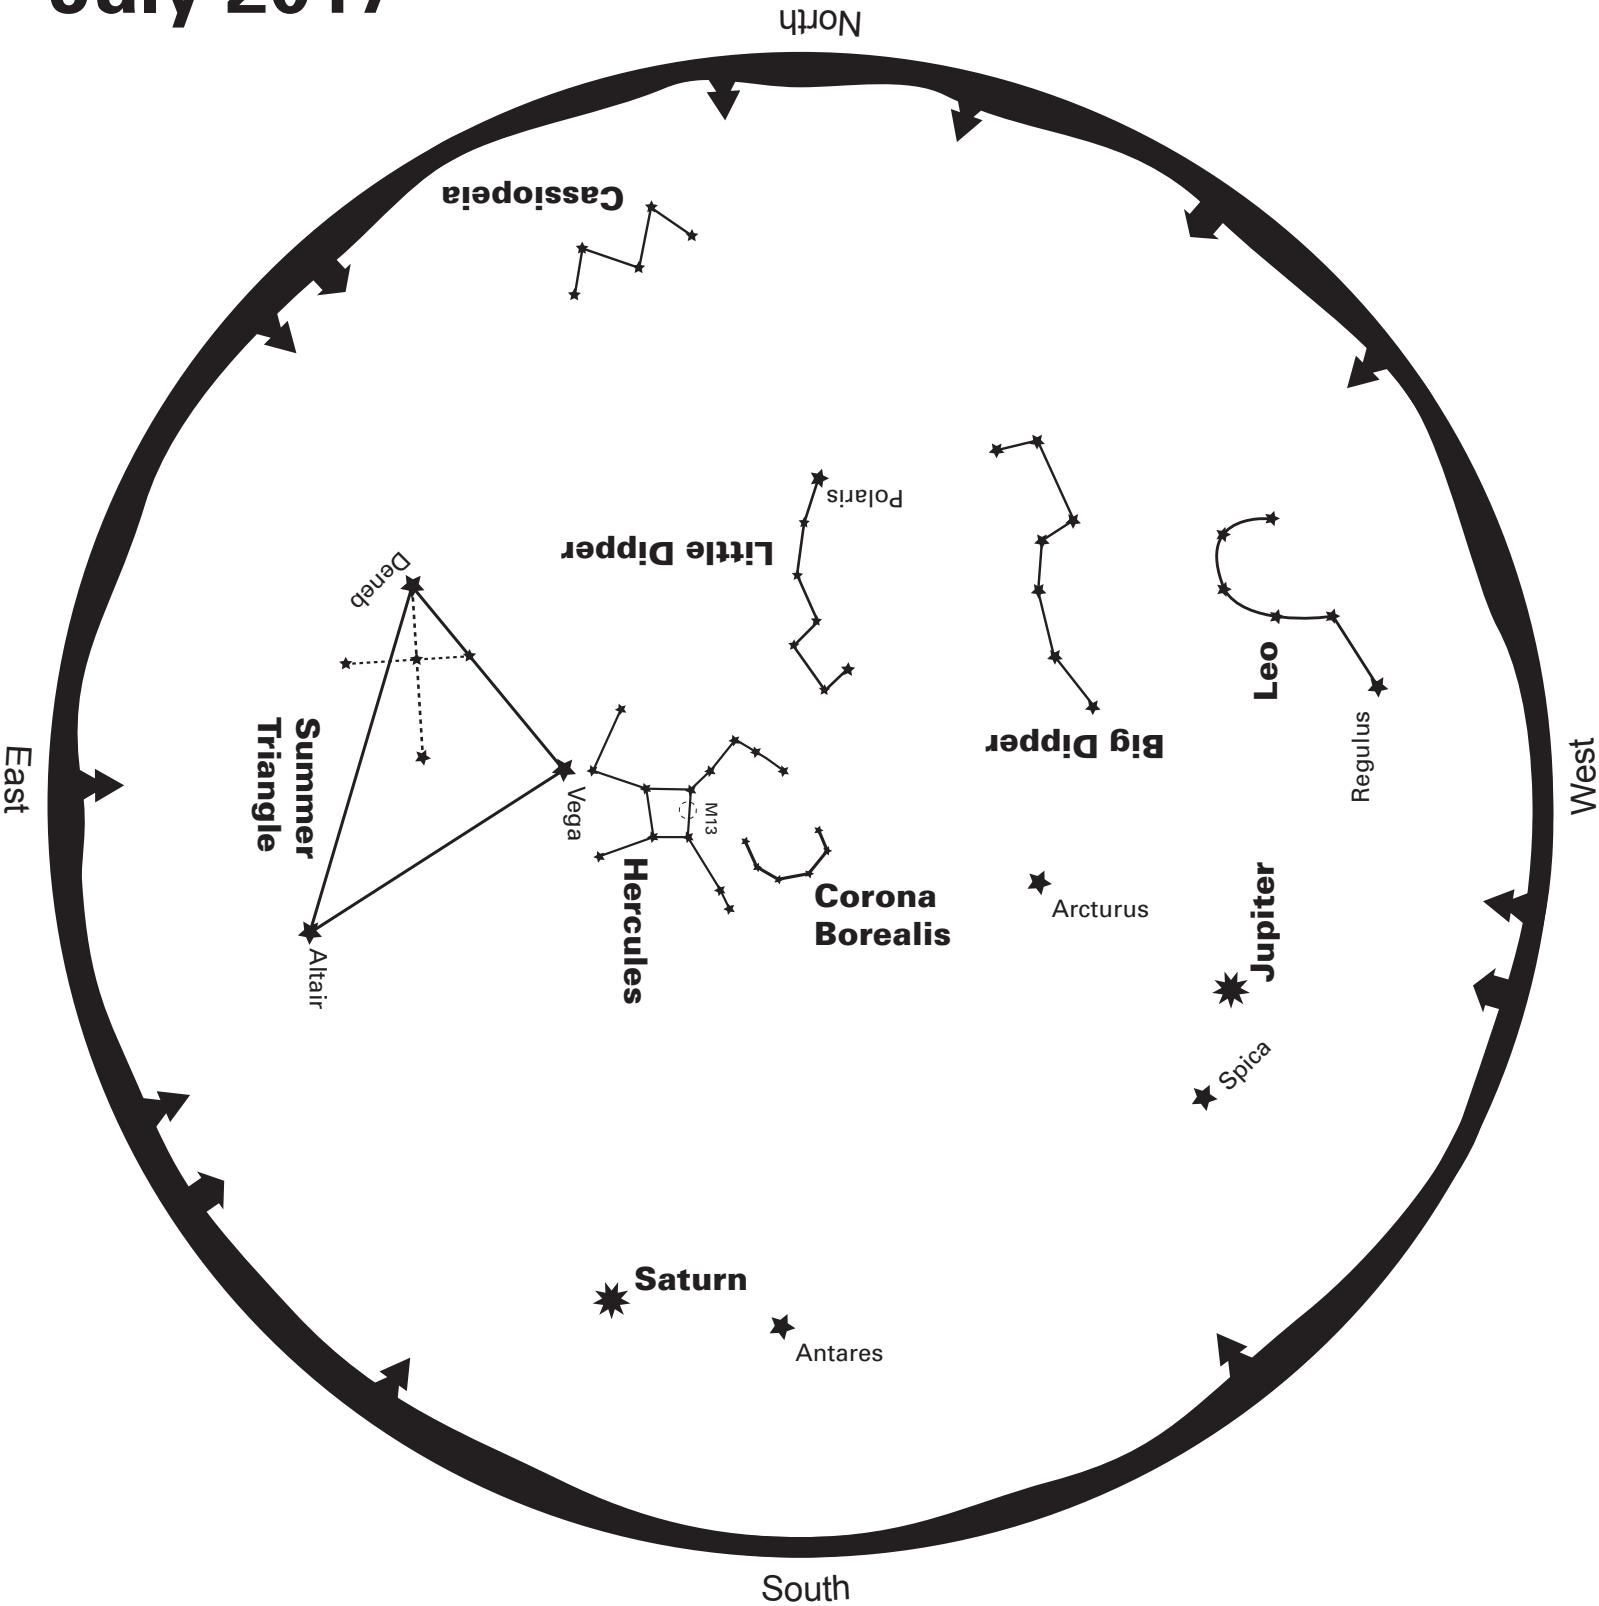

July 2017

- Galaxy
- Nebula
- ⊙ Star Cluster
- ★ Planet

To read this map, turn it so the direction you are facing is on the bottom
This map shows the sky for mid-July at 10pm