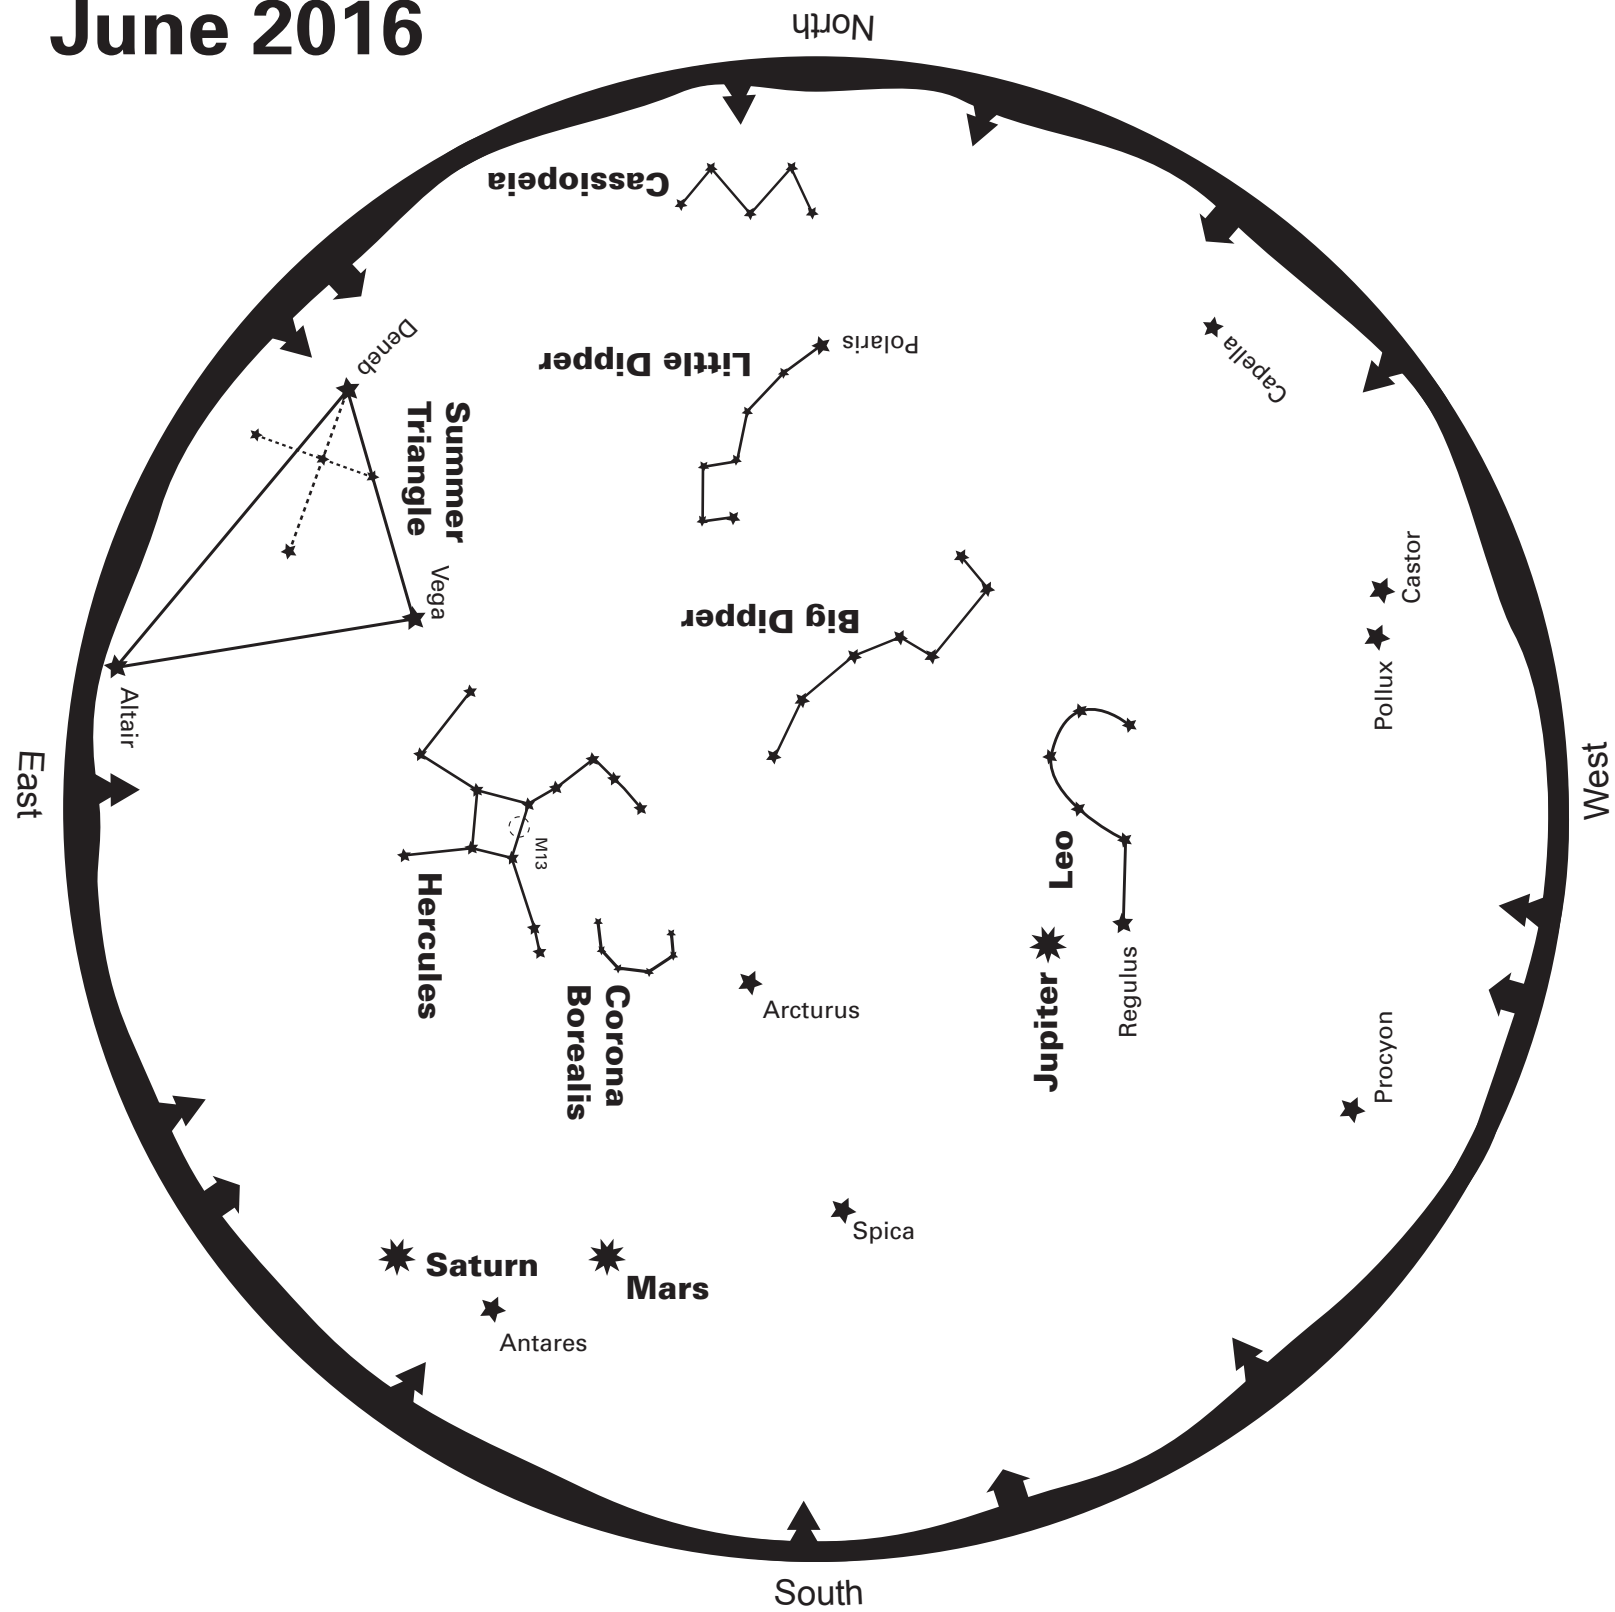

# June 2016

-  Galaxy
-  Nebula
-  Star Cluster
-  Planet

To read this map, turn it so the direction you are facing is on the bottom  
 This map shows the sky for mid-May at 9:45pm  
 © StarryTrails.com