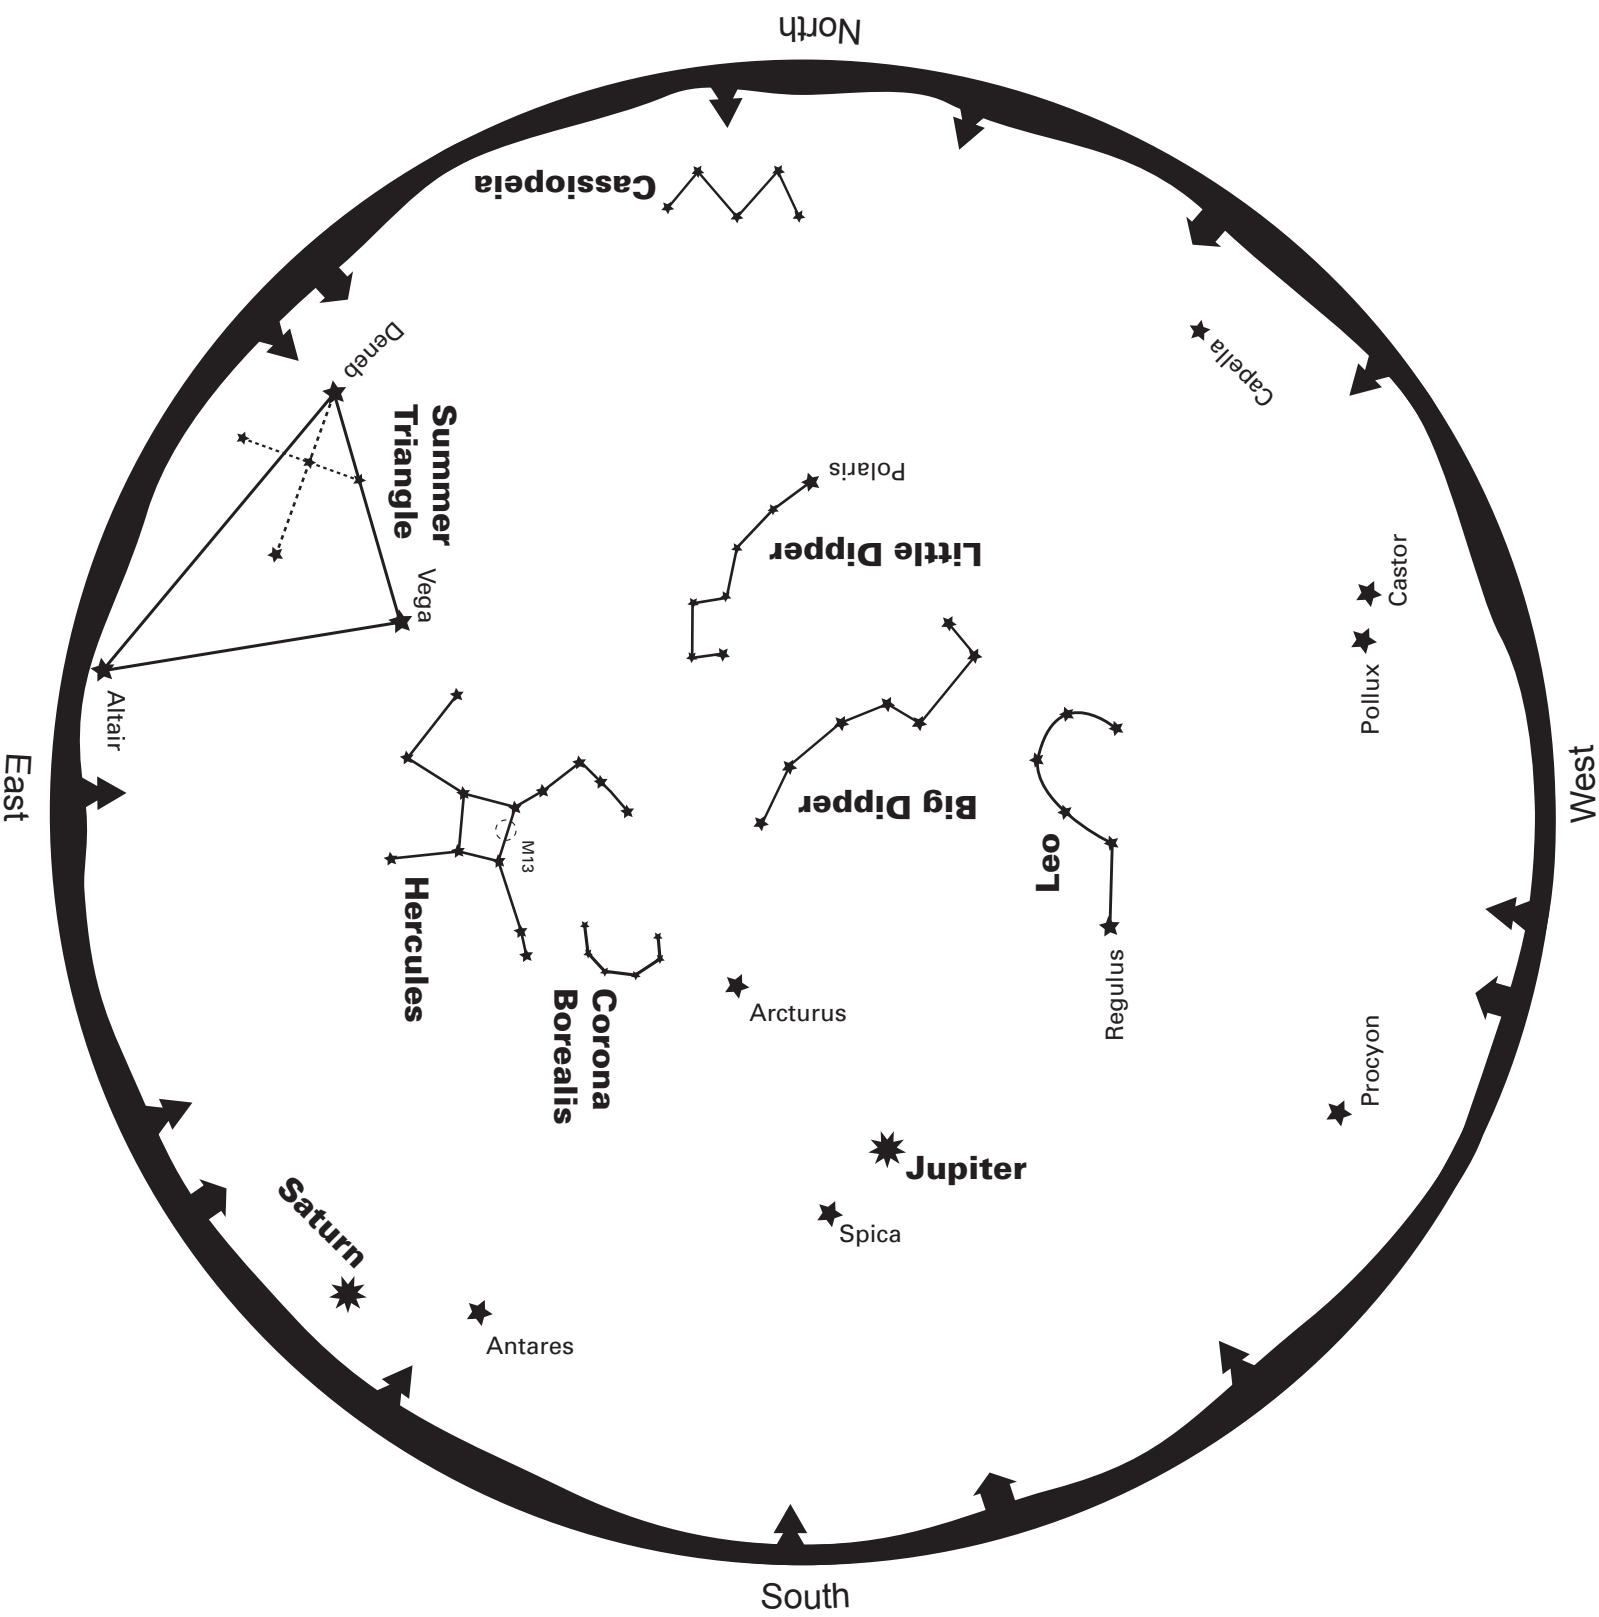

# June 2017

-  Galaxy
-  Nebula
-  Star Cluster
-  Planet

To read this map, turn it so the direction you are facing is on the bottom  
 This map shows the sky for mid-June at 10pm  
 © [StarryTrails.com](http://StarryTrails.com)