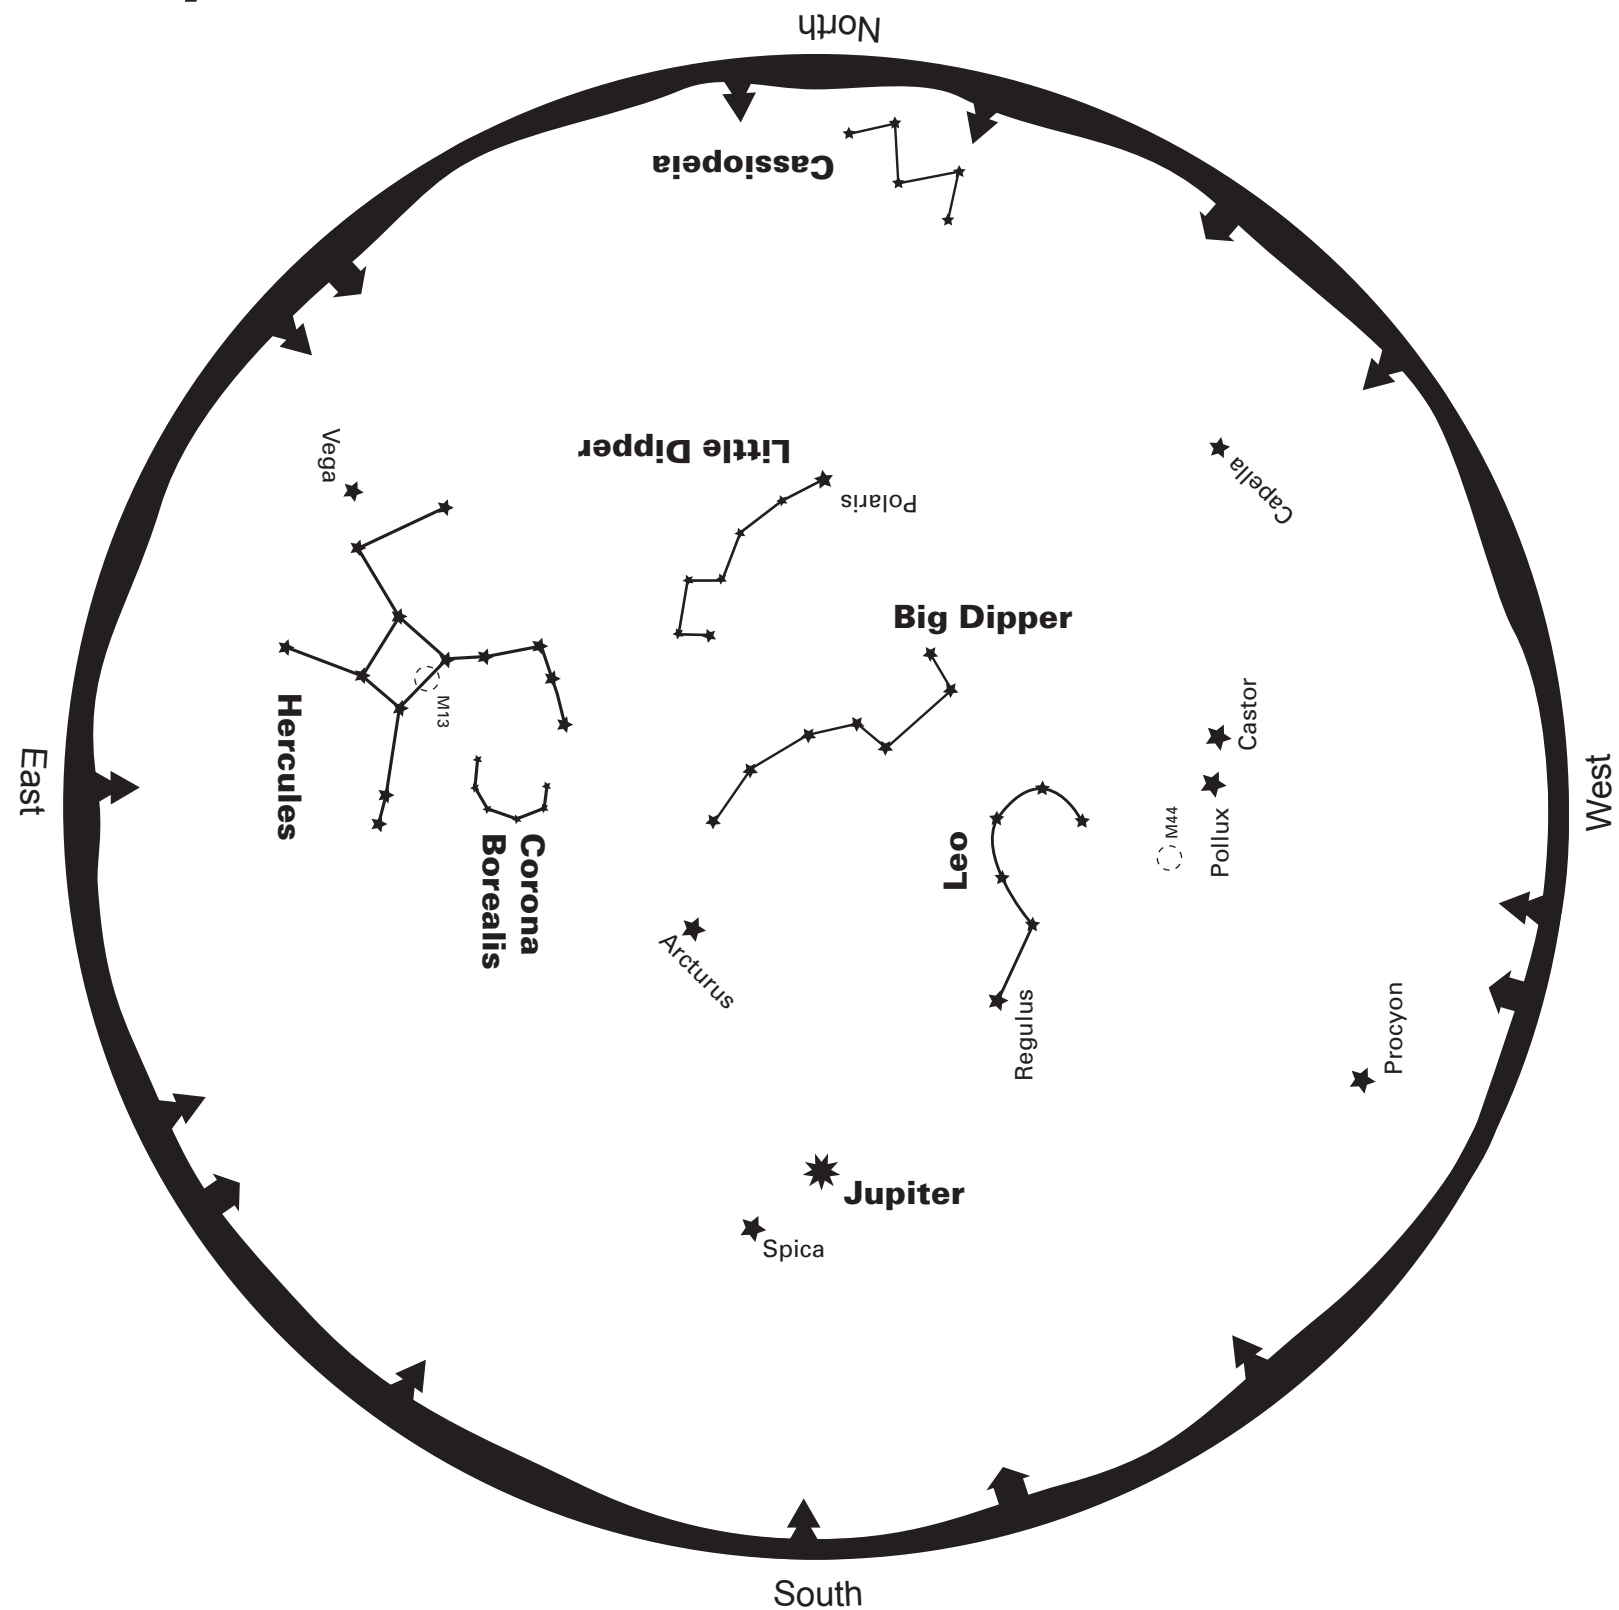

May 2017

-  Galaxy
-  Nebula
-  Star Cluster
-  Planet

To read this map, turn it so the direction you are facing is on the bottom
This map shows the sky for mid-May at 9:45pm