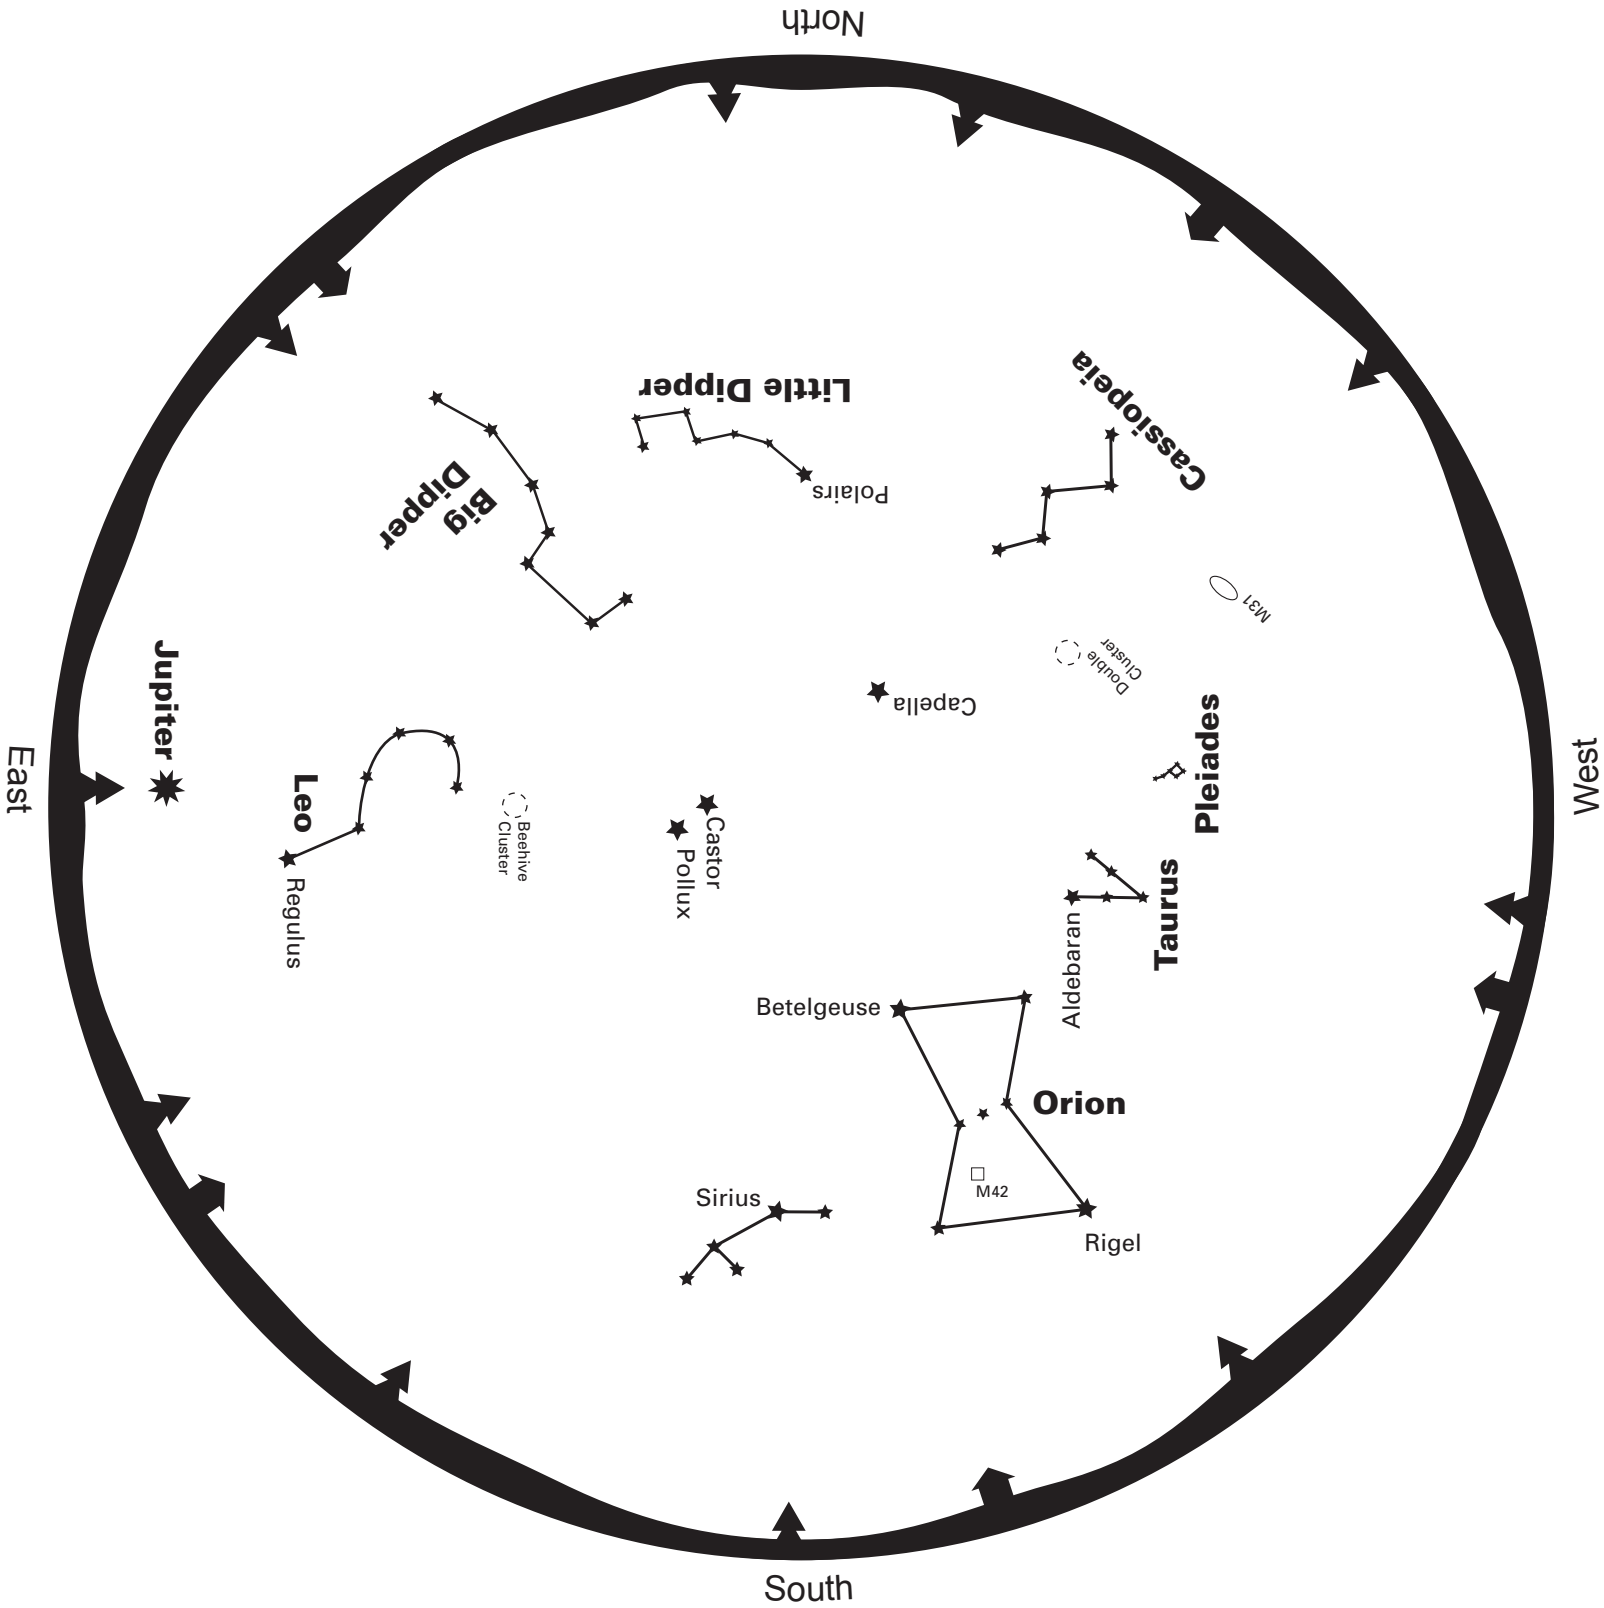

# February 2016

-  Galaxy
-  Nebula
-  Star Cluster
-  Planet

To read this map, turn it so the direction you are facing is on the bottom  
 This map shows the sky for mid-February at 8pm