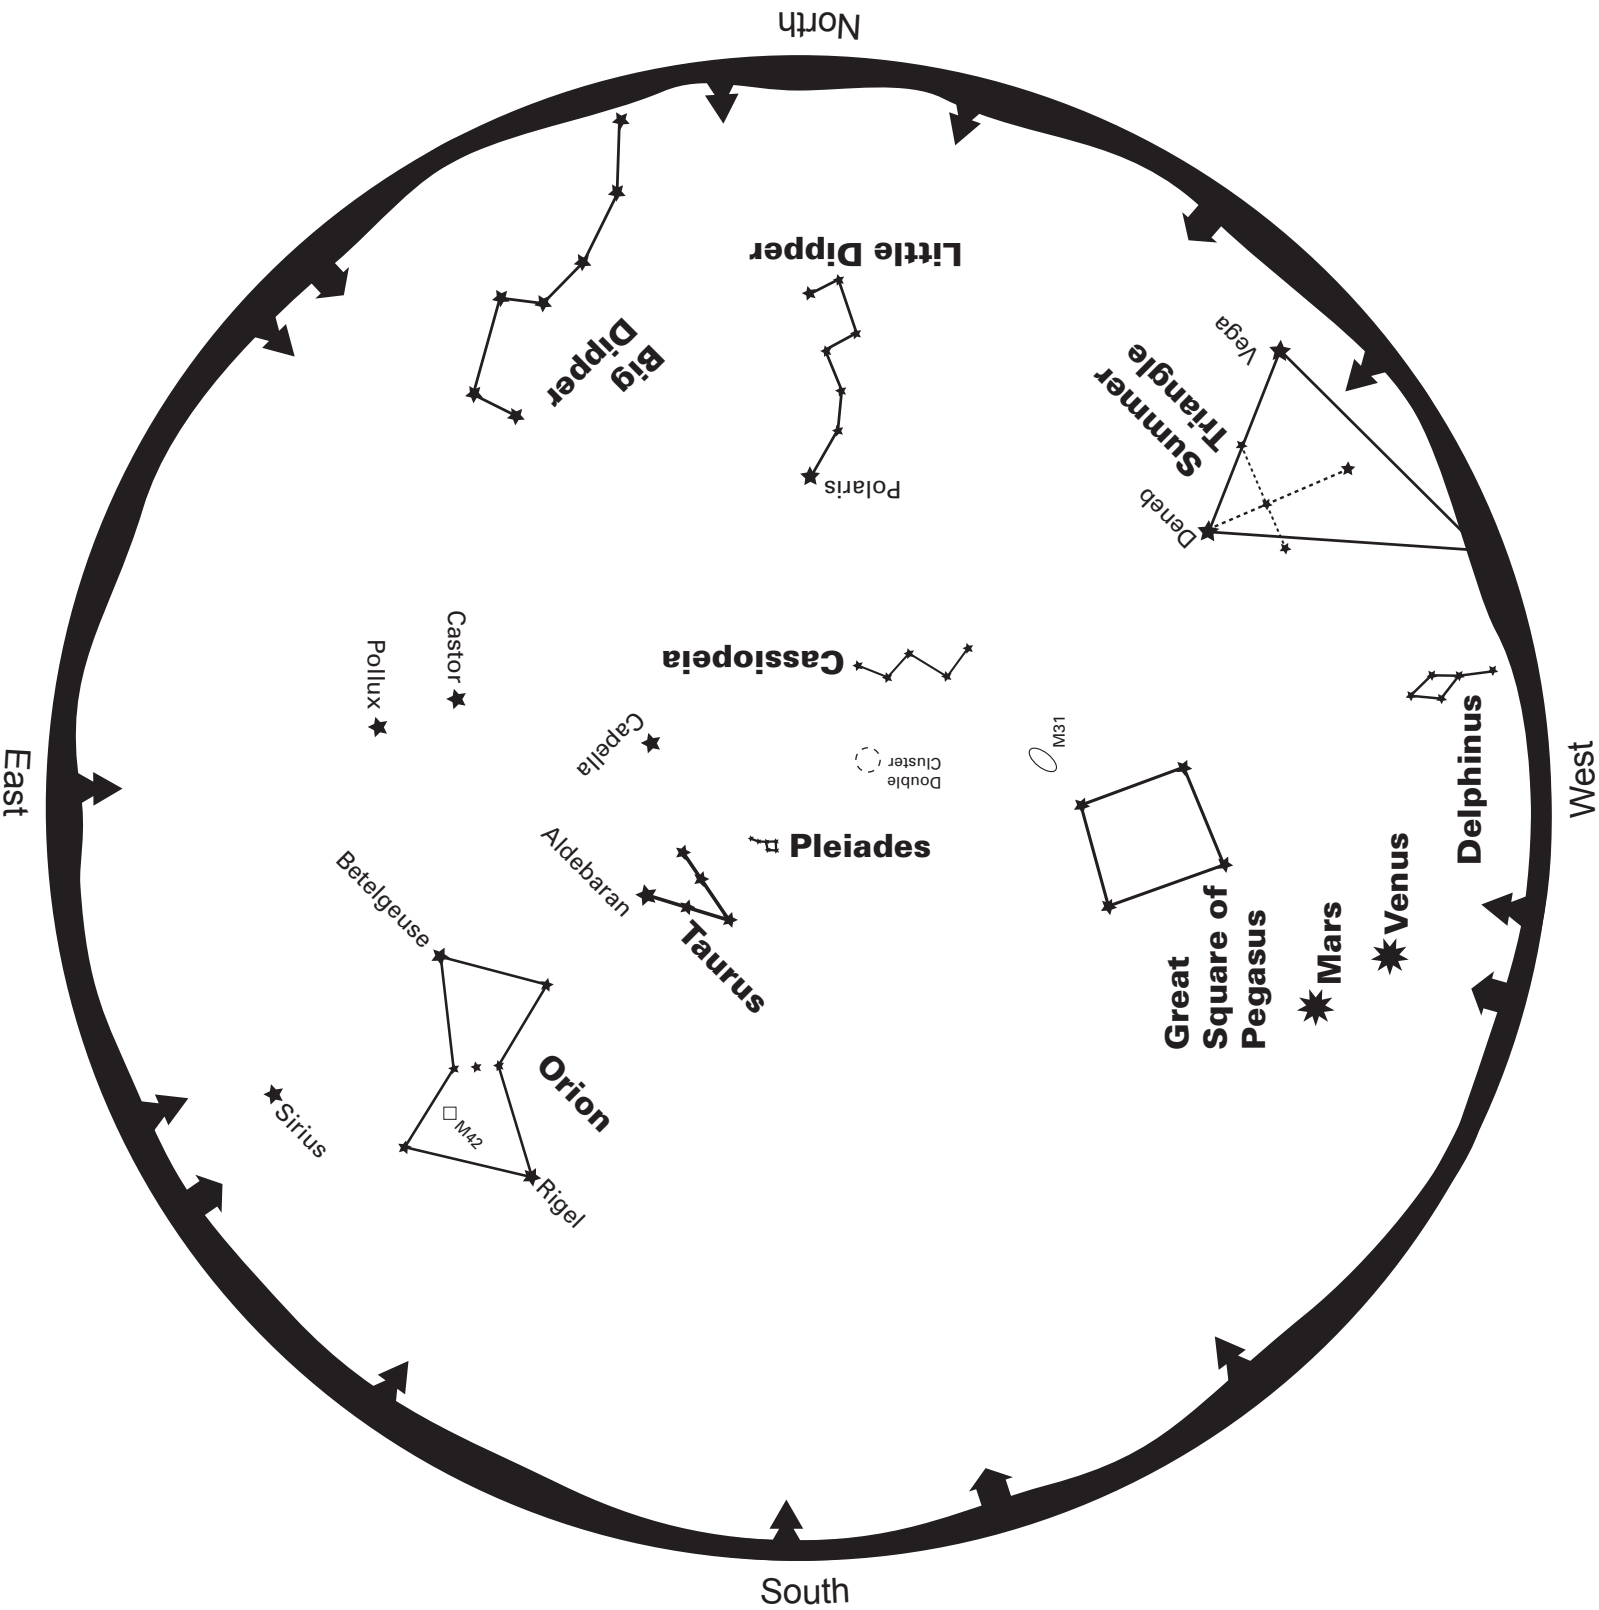

# January 2017

-  Galaxy
-  Nebula
-  Star Cluster
-  Planet

To read this map, turn it so the direction you are facing is on the bottom  
 This map shows the sky for mid-January at 7:30pm