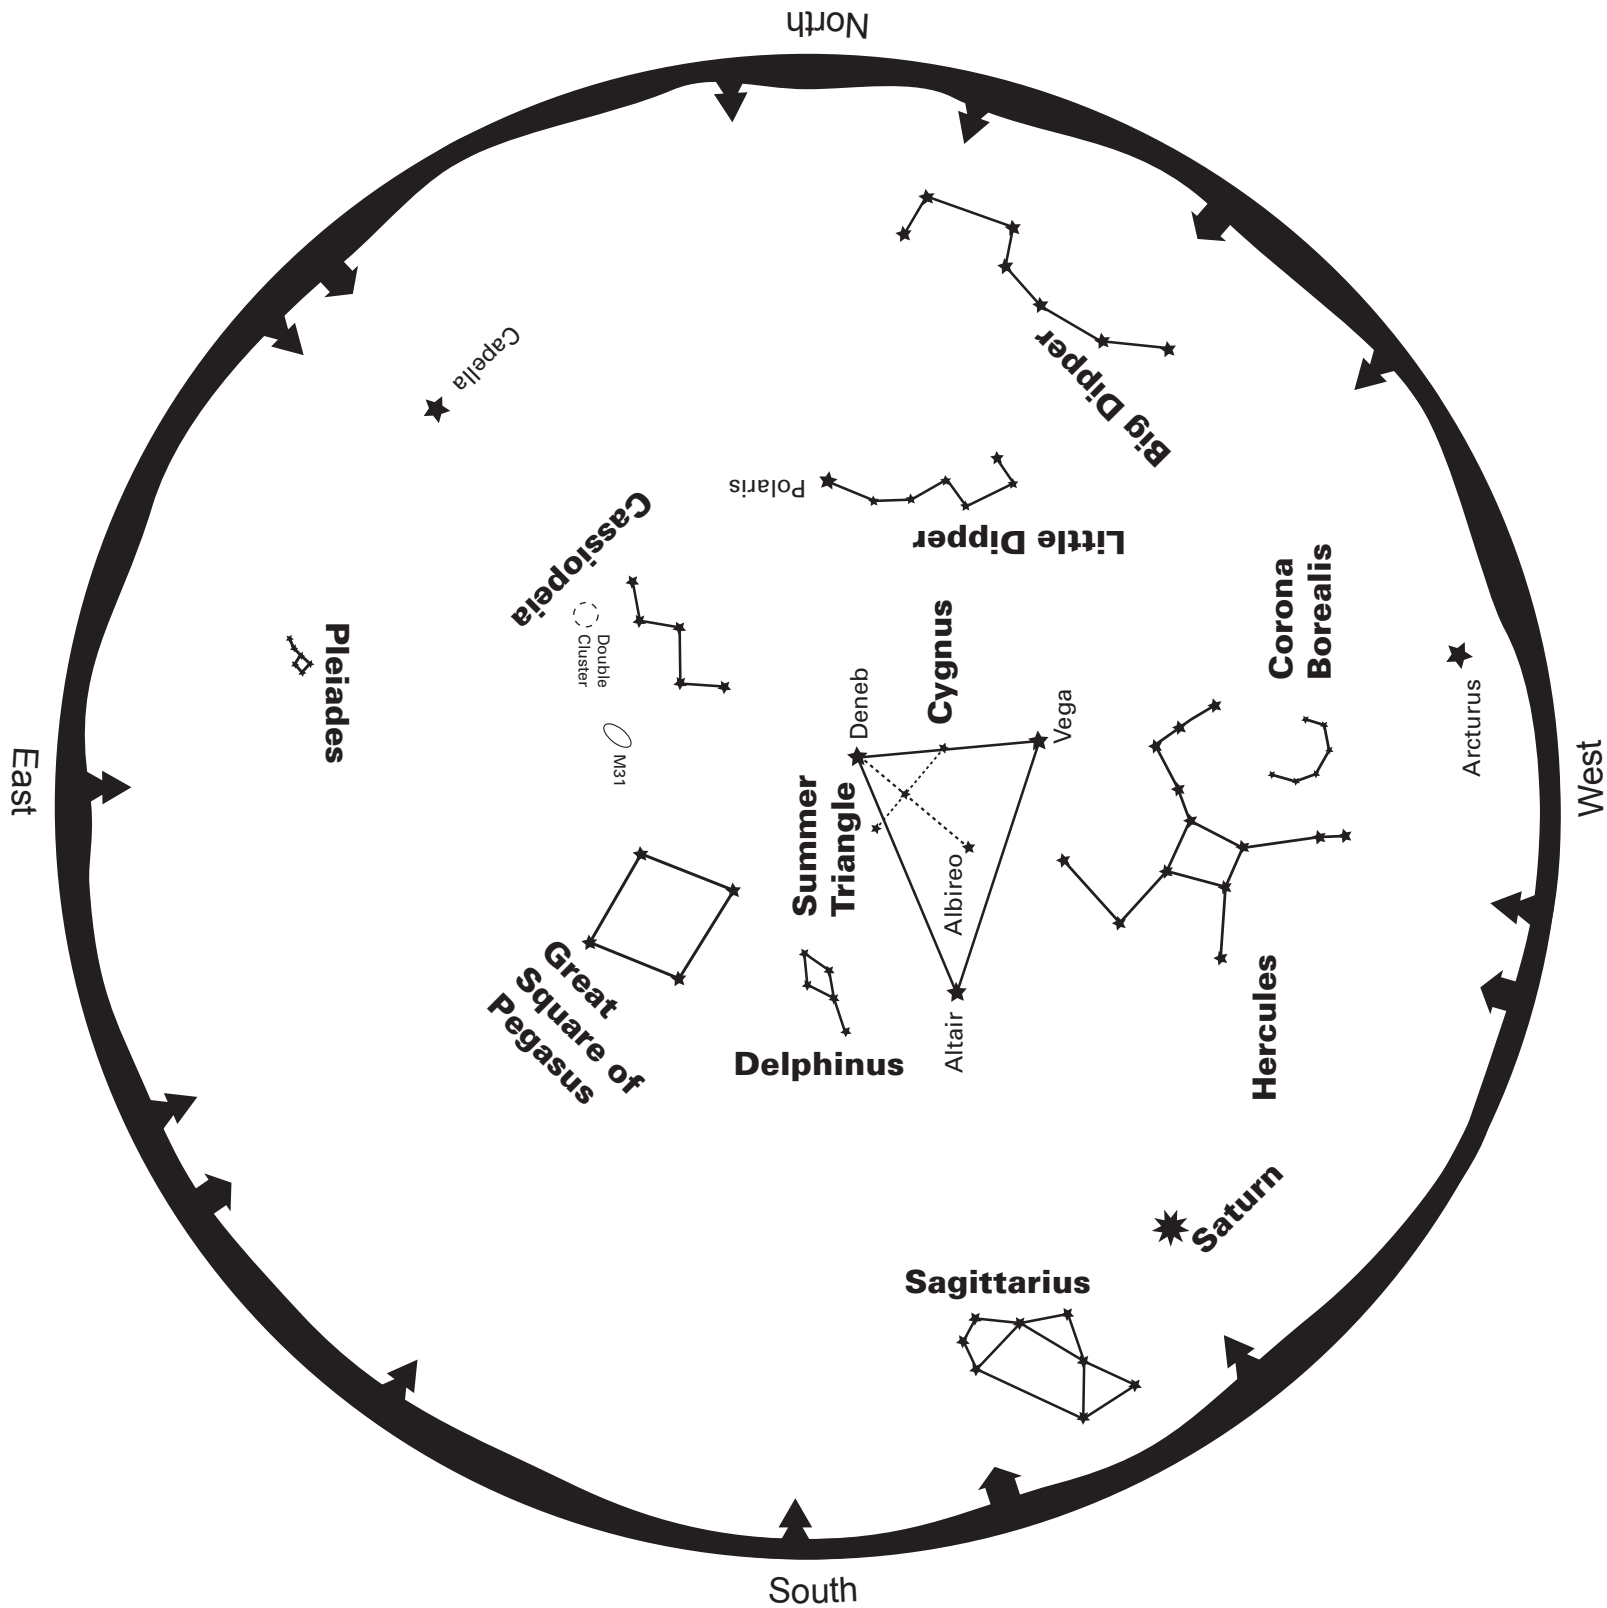

October 2017

-  Galaxy
-  Nebula
-  Star Cluster
-  Planet

To read this map, turn it so the direction you are facing is on the bottom
 This map shows the sky for mid-October at 7:45pm