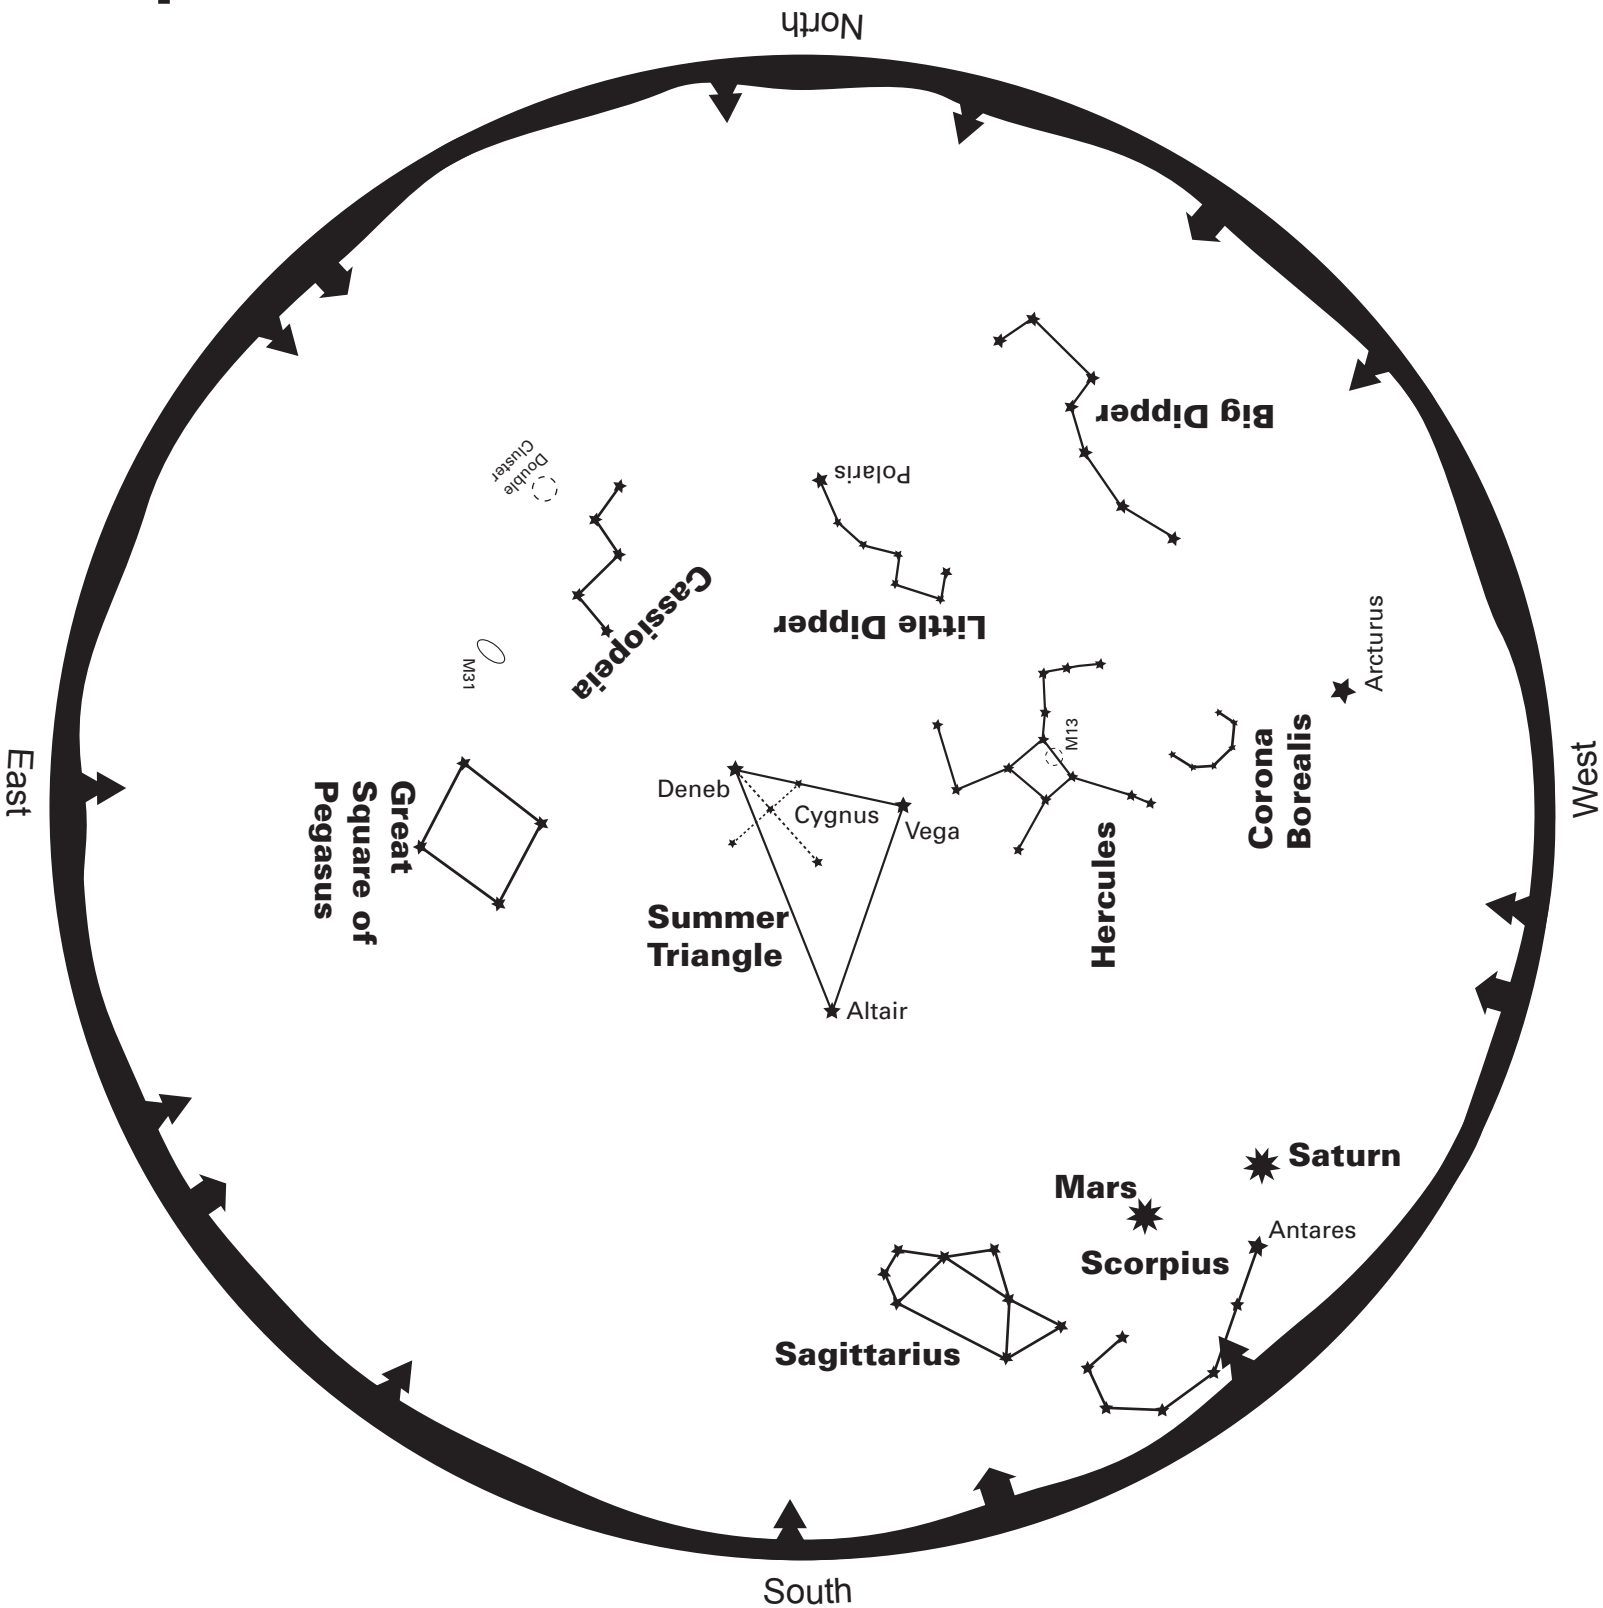

September 2016

-  Galaxy
-  Nebula
-  Star Cluster
-  Planet

To read this map, turn it so the direction you are facing is on the bottom
 This map shows the sky for mid-September at 8:30pm