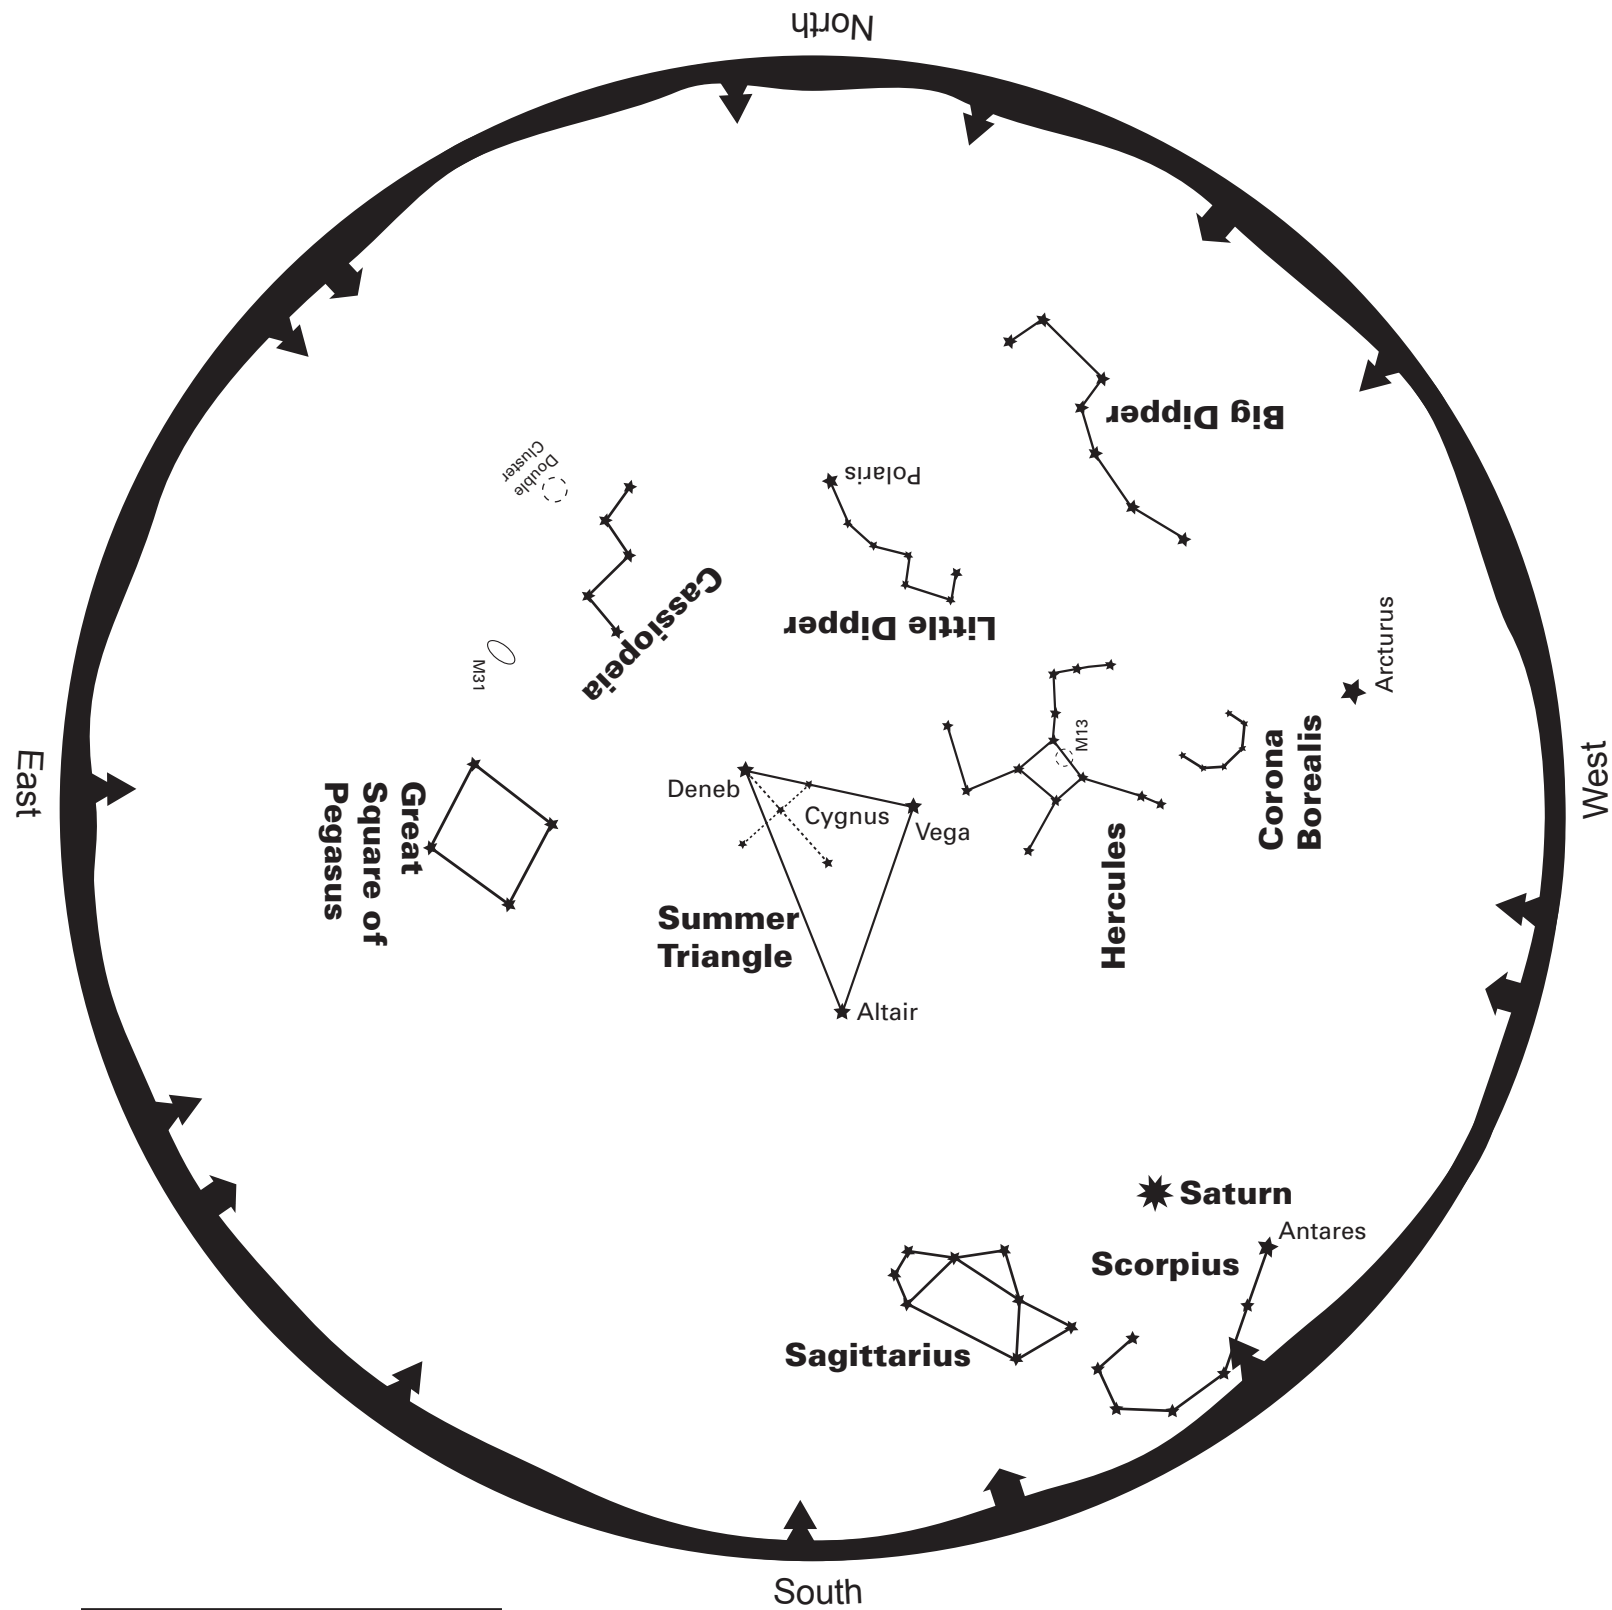

# September 2017

-  Galaxy
-  Nebula
-  Star Cluster
-  Planet

To read this map, turn it so the direction you are facing is on the bottom  
 This map shows the sky for mid-September at 8:30pm