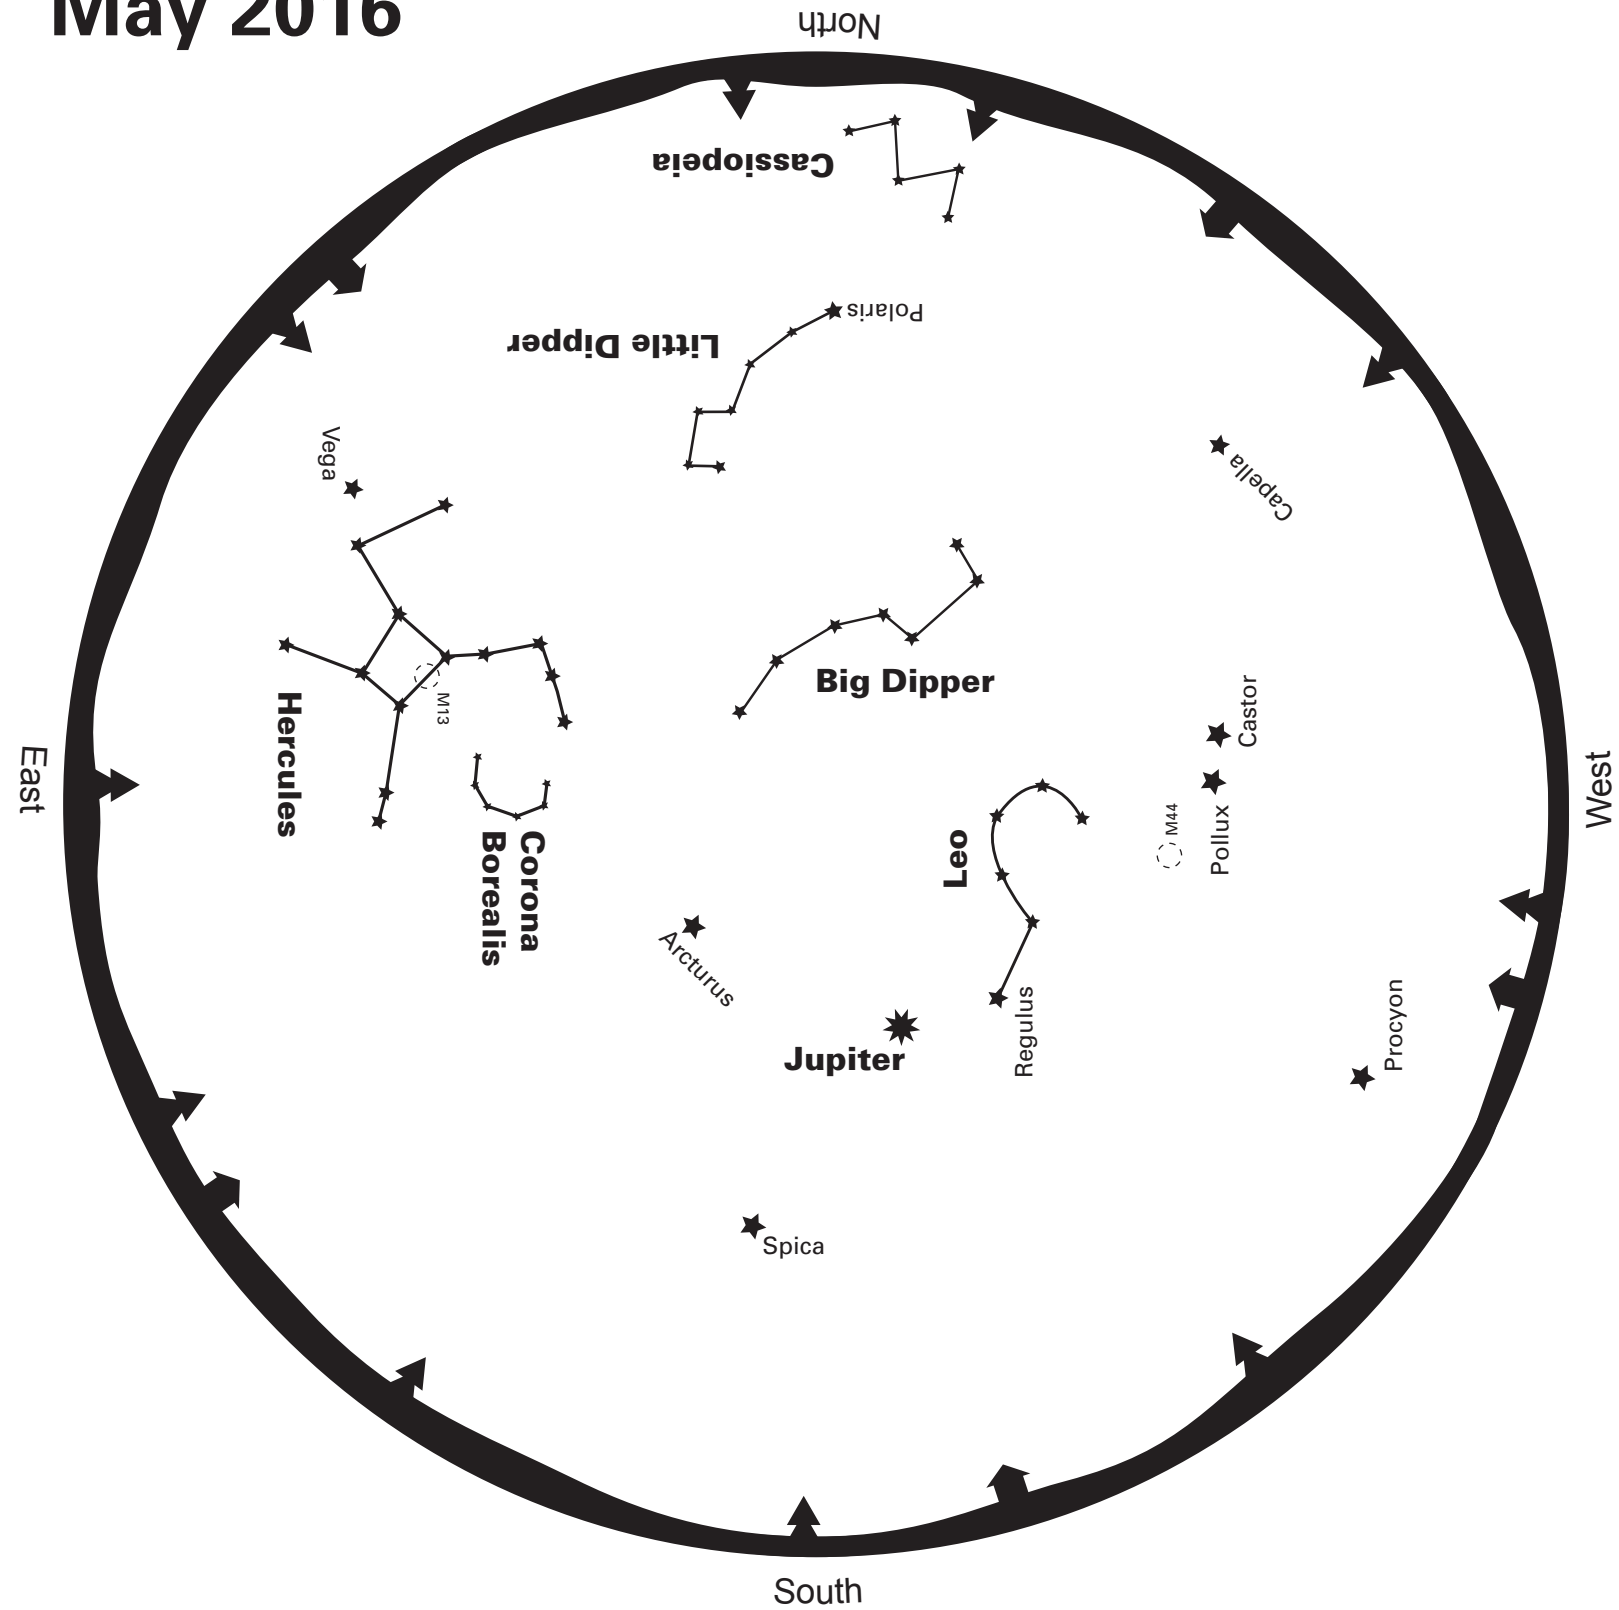

May 2016

-  Galaxy
-  Nebula
-  Star Cluster
-  Planet

To read this map, turn it so the direction you are facing is on the bottom
This map shows the sky for mid-May at 9:45pm
© StarryTrails.com