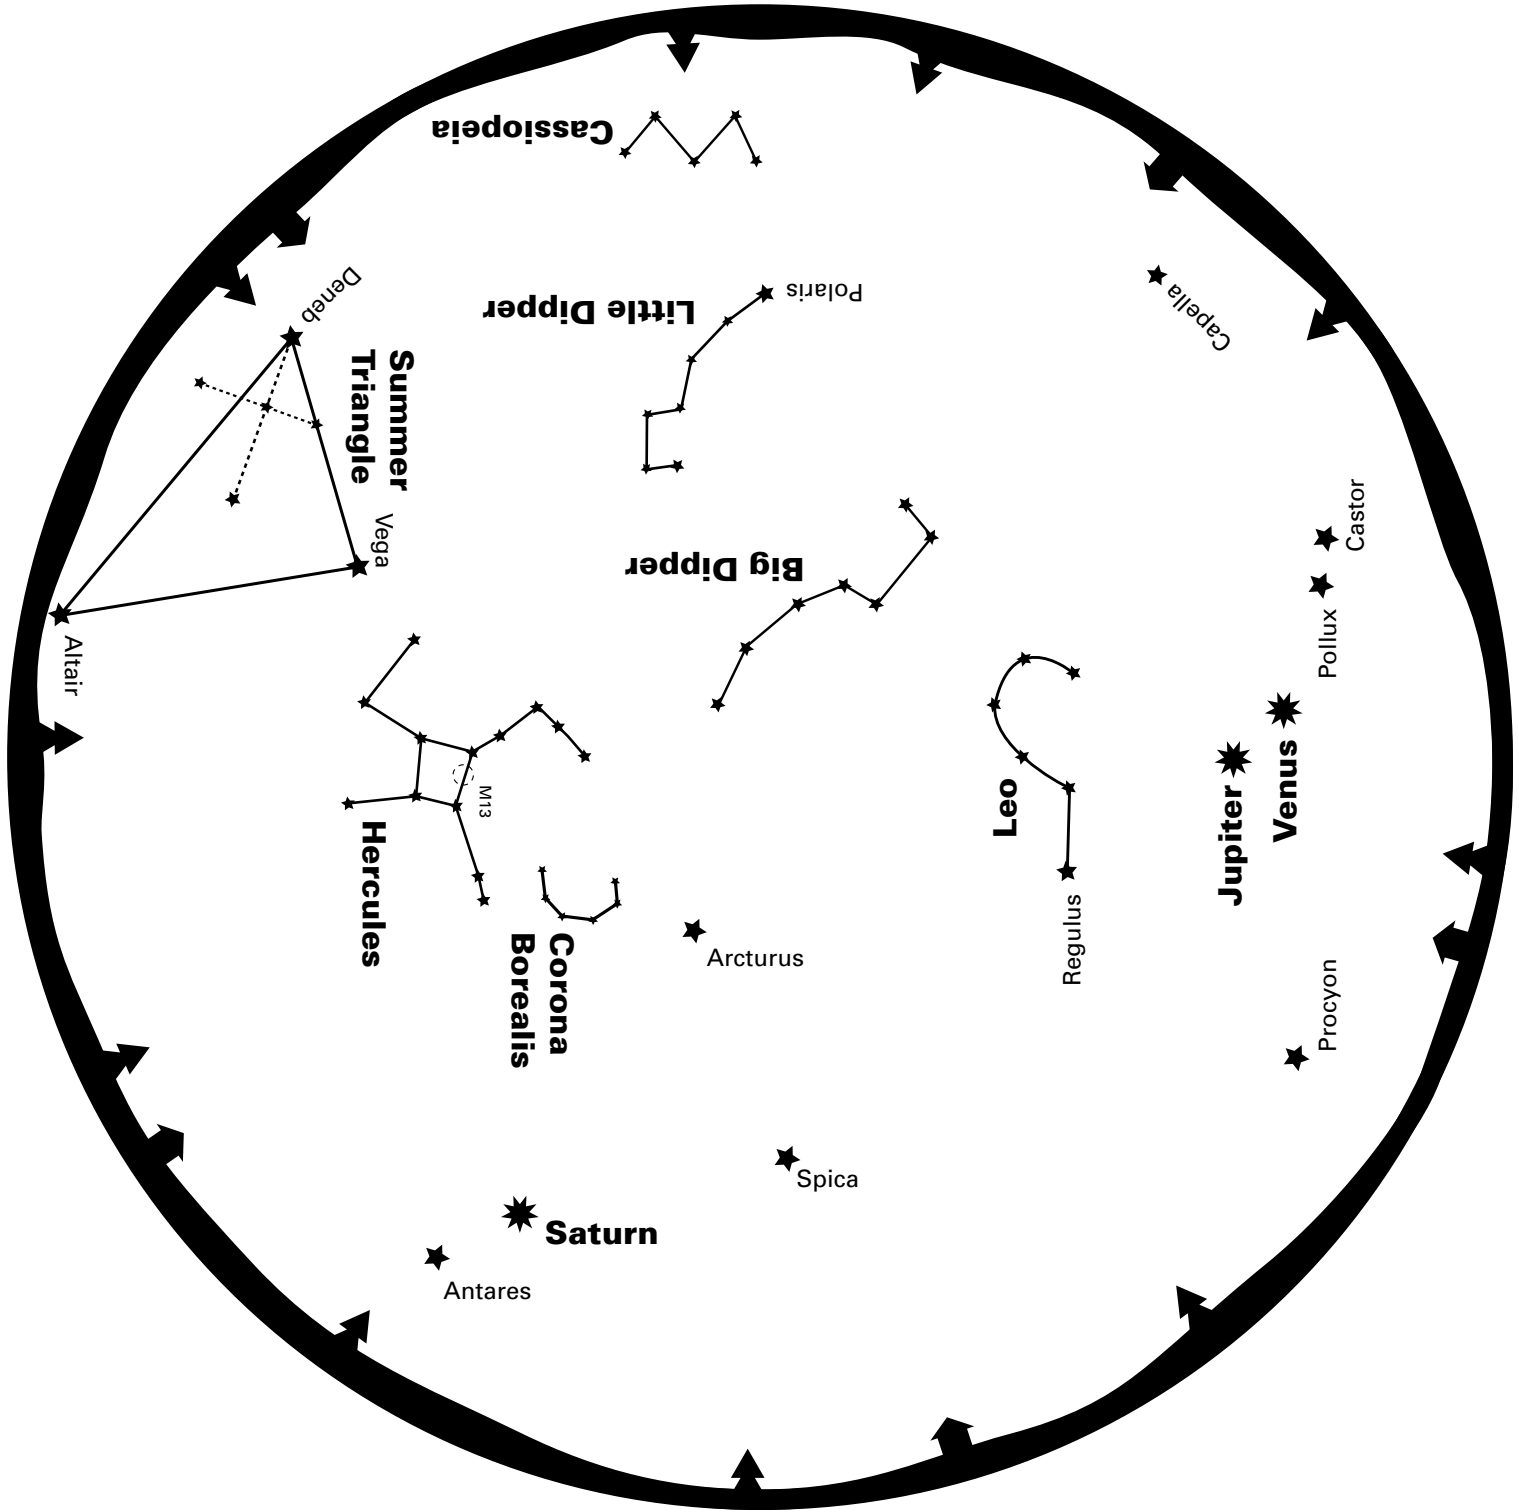

North

South

West

East

-  Galaxy
-  Nebula
-  Star Cluster
-  Planet

**Highlights**  
 June 1 – The Moon passes north of Saturn.  
 June 1 – Venus aligns with Pollux and Castor.  
 June 2 – Full Moon. According to folklore it is the Full Strawberry Moon.  
 June 9 – Last Quarter Moon.  
 June 12 – Binoculars or a telescope show the Beehive Star Cluster less than one degree from Venus, 1.5 hours after sunset - June 16 – New Moon.  
 June 19 & 20 – The crescent Moon, Venus and Jupiter put on a show in the western sky 1.5 hours after sunset. - June 21 – The longest day of the year! Summer solstice occurs at 12:38pm.  
 June 24 – First Quarter Moon. - June 27 – The peak of the Bootid Meteor Shower.  
 June 28 – The Moon passes north of Saturn.  
**HIGHLIGHT** June 30 – Spectacular pairing of Venus and Jupiter in the western sky after sunset!!!

-  Galaxy
-  Nebula
-  Star Cluster
-  Planet

This map shows the sky for mid-June at 10pm.