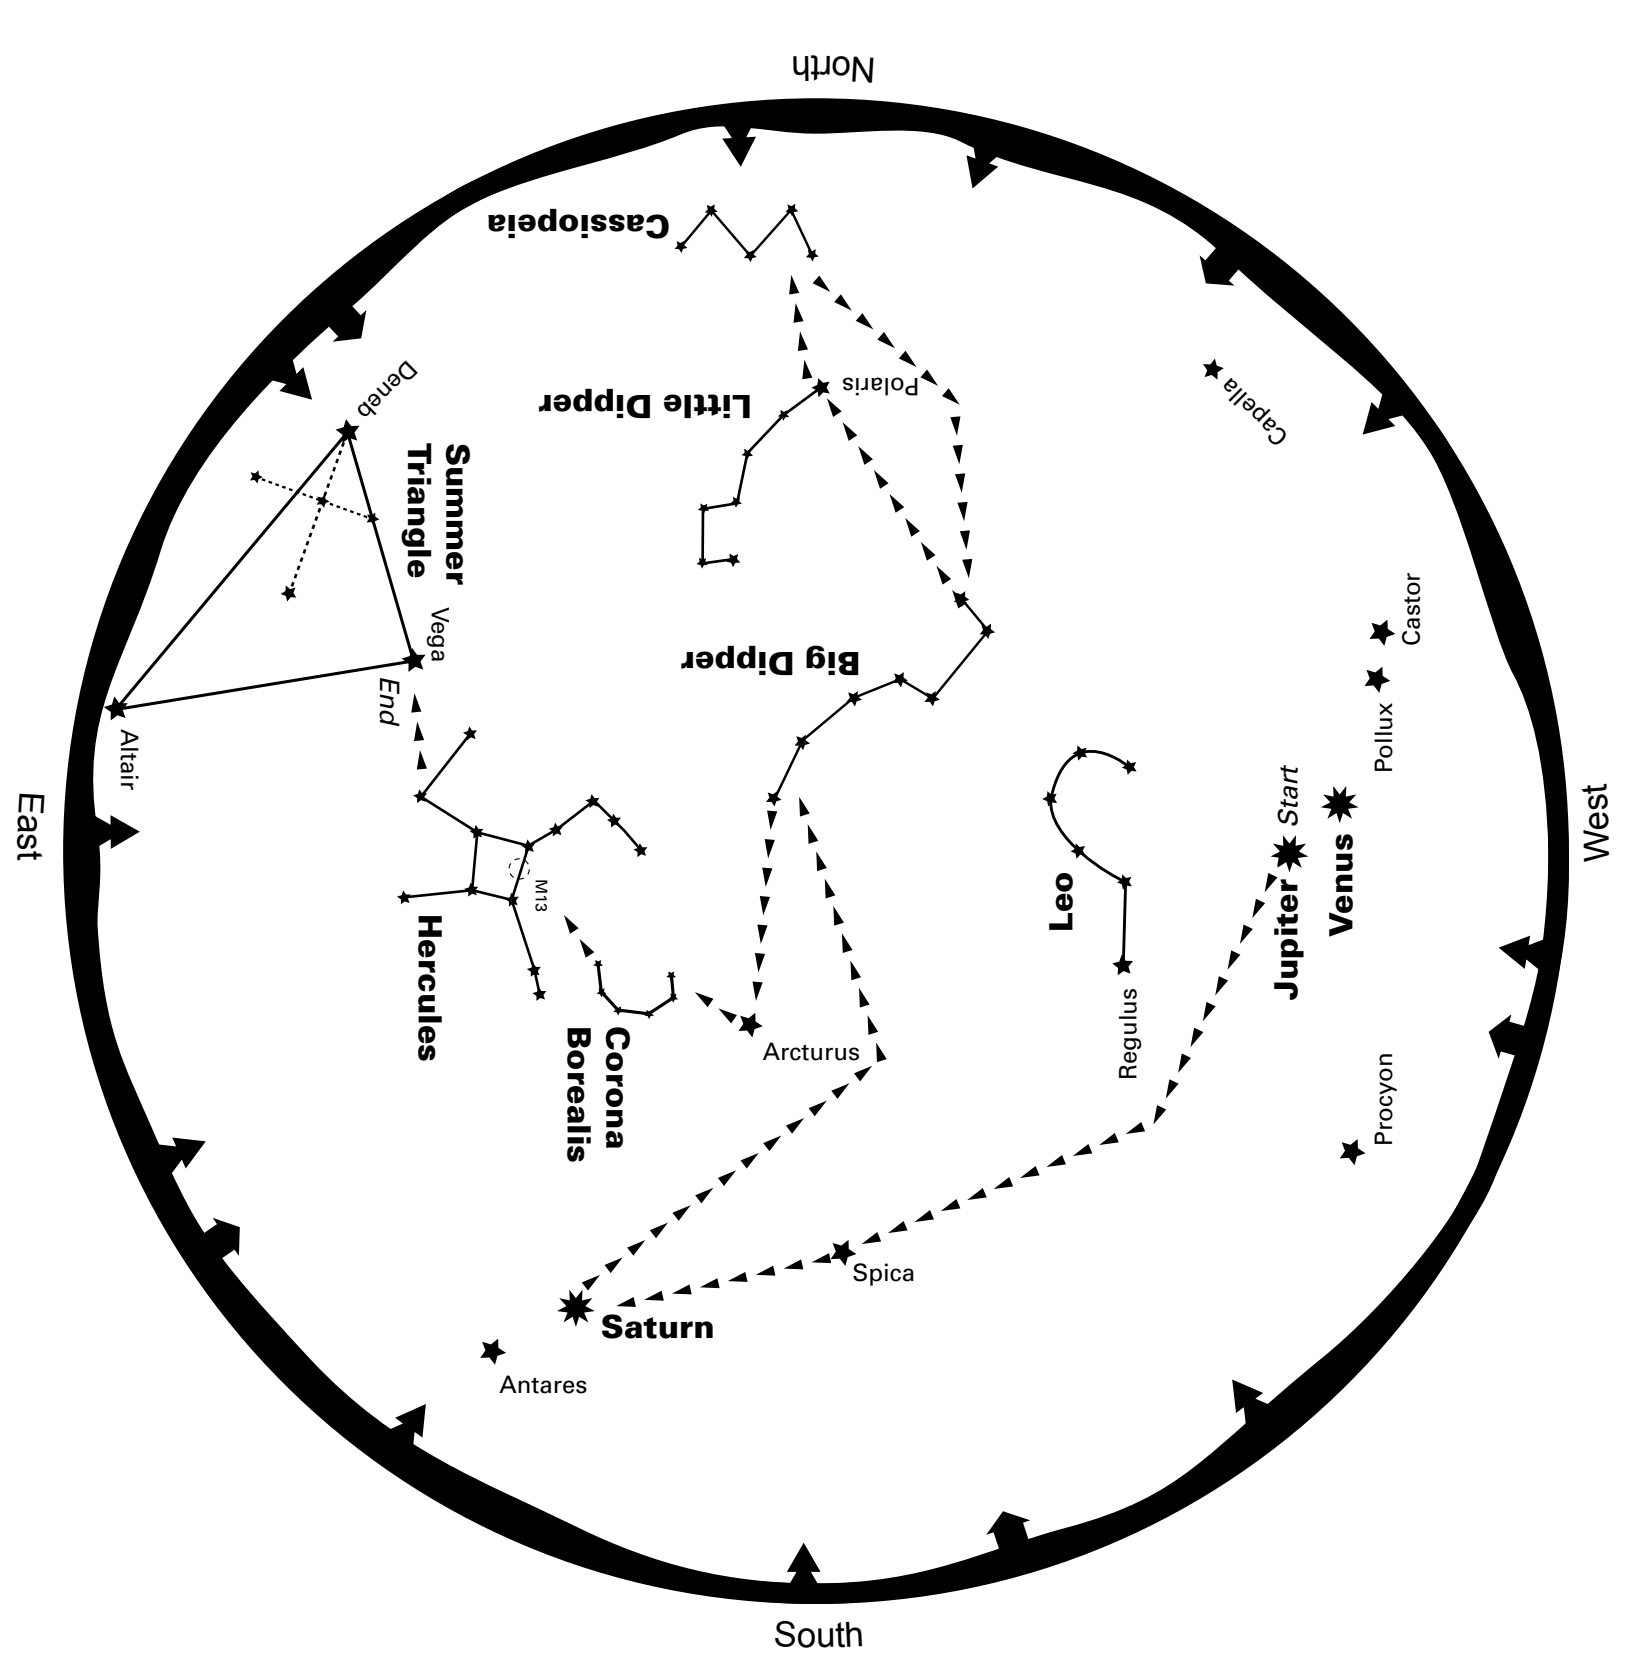

North

South

West

East

-  Galaxy
-  Nebula
-  Star Cluster
-  Planet

**Highlights**  
 June 1 – The Moon passes north of Saturn.  
 June 1 – Venus aligns with Pollux and Castor.  
 June 2 – Full Moon. According to folklore it is the Full Strawberry Moon.  
 June 9 – Last Quarter Moon.  
 June 12 – Binoculars or a telescope show the Beehive Star Cluster less than one degree from Venus, 1.5 hours after sunset - June 16 – New Moon.  
 June 19 & 20 – The crescent Moon, Venus and Jupiter put on a show in the western sky 1.5 hours after sunset. - June 21 – The longest day of the year! Summer solstice occurs at 12:38pm.  
 June 24 – First Quarter Moon. - June 27 – The peak of the Bootid Meteor Shower.  
 June 28 – The Moon passes north of Saturn.  
**HIGHLIGHT** June 30 – Spectacular pairing of Venus and Jupiter in the western sky after sunset!!!

-  Galaxy
-  Nebula
-  Star Cluster
-  Planet

This map shows the sky for mid-June at 10pm.