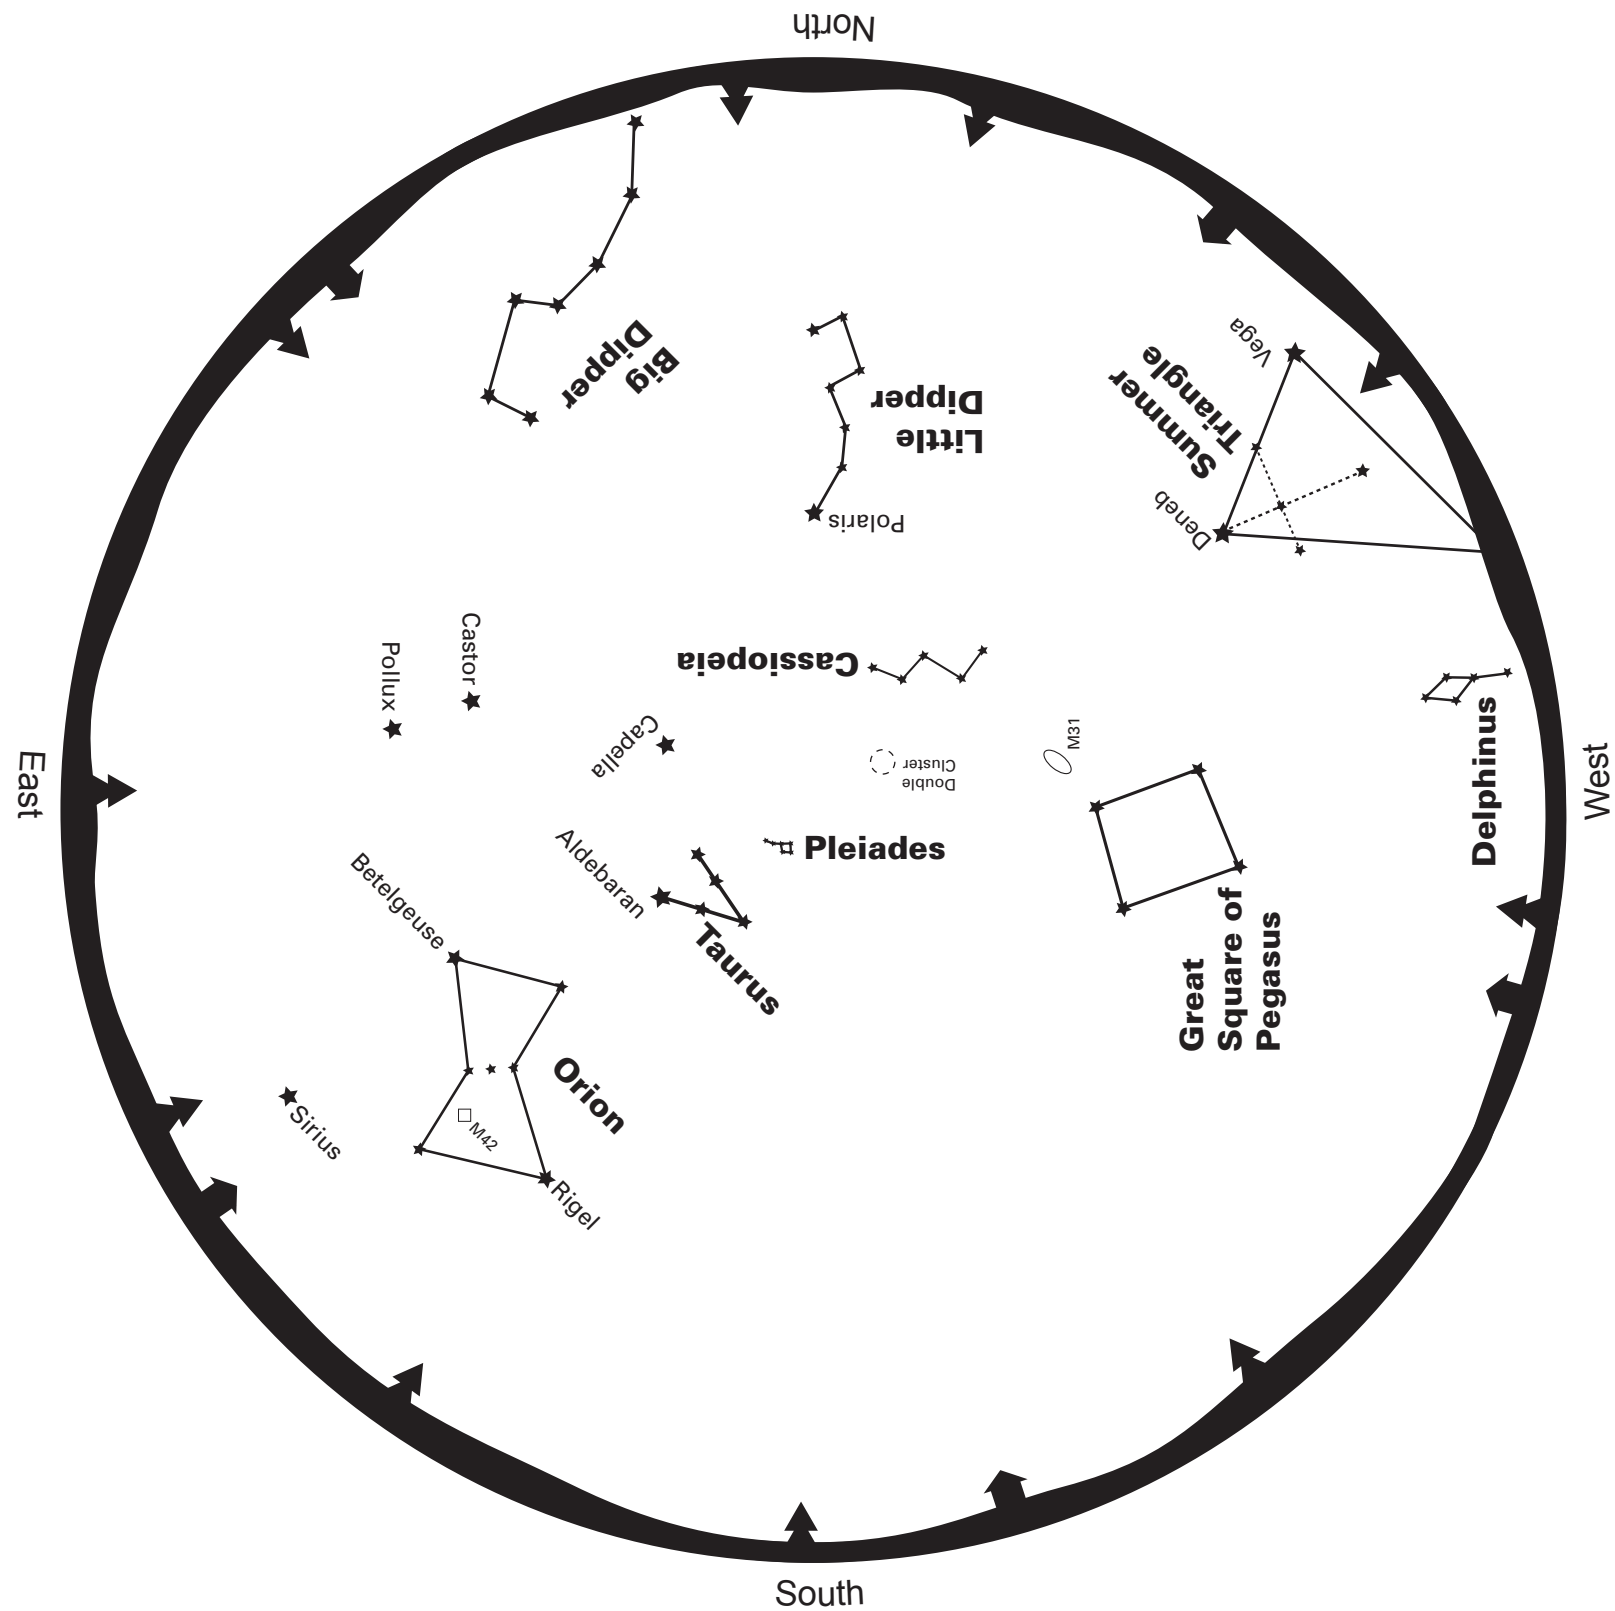

January

-  Galaxy
-  Nebula
-  Star Cluster
-  Planet

This map shows the sky for mid-January at 7pm