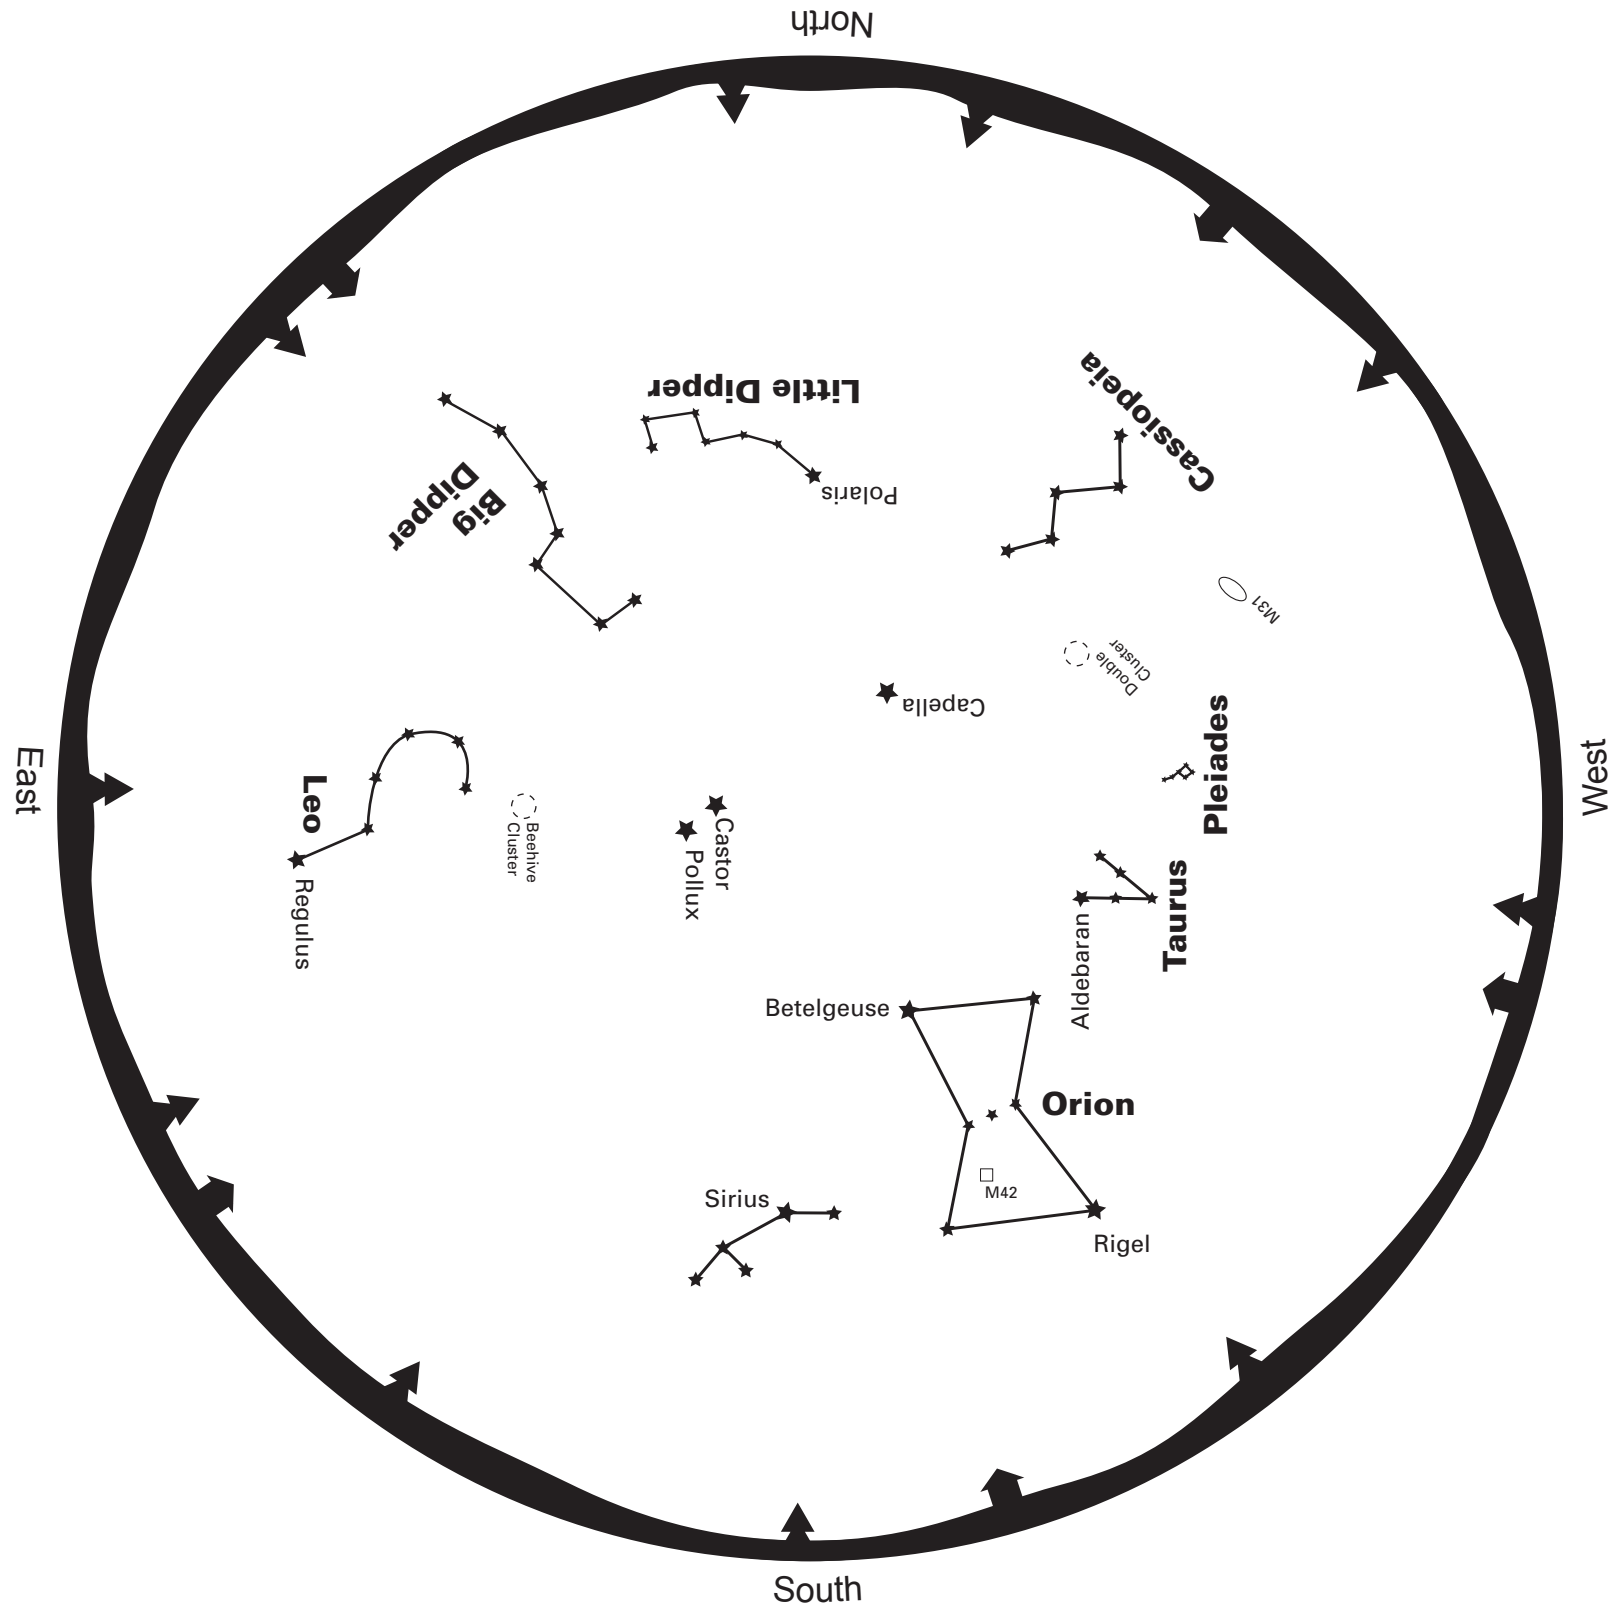

February 2018

-  Galaxy
-  Nebula
-  Star Cluster
-  Planet

To read this map, turn it so the direction you are facing is on the bottom
This map shows the sky for mid-February at 8pm