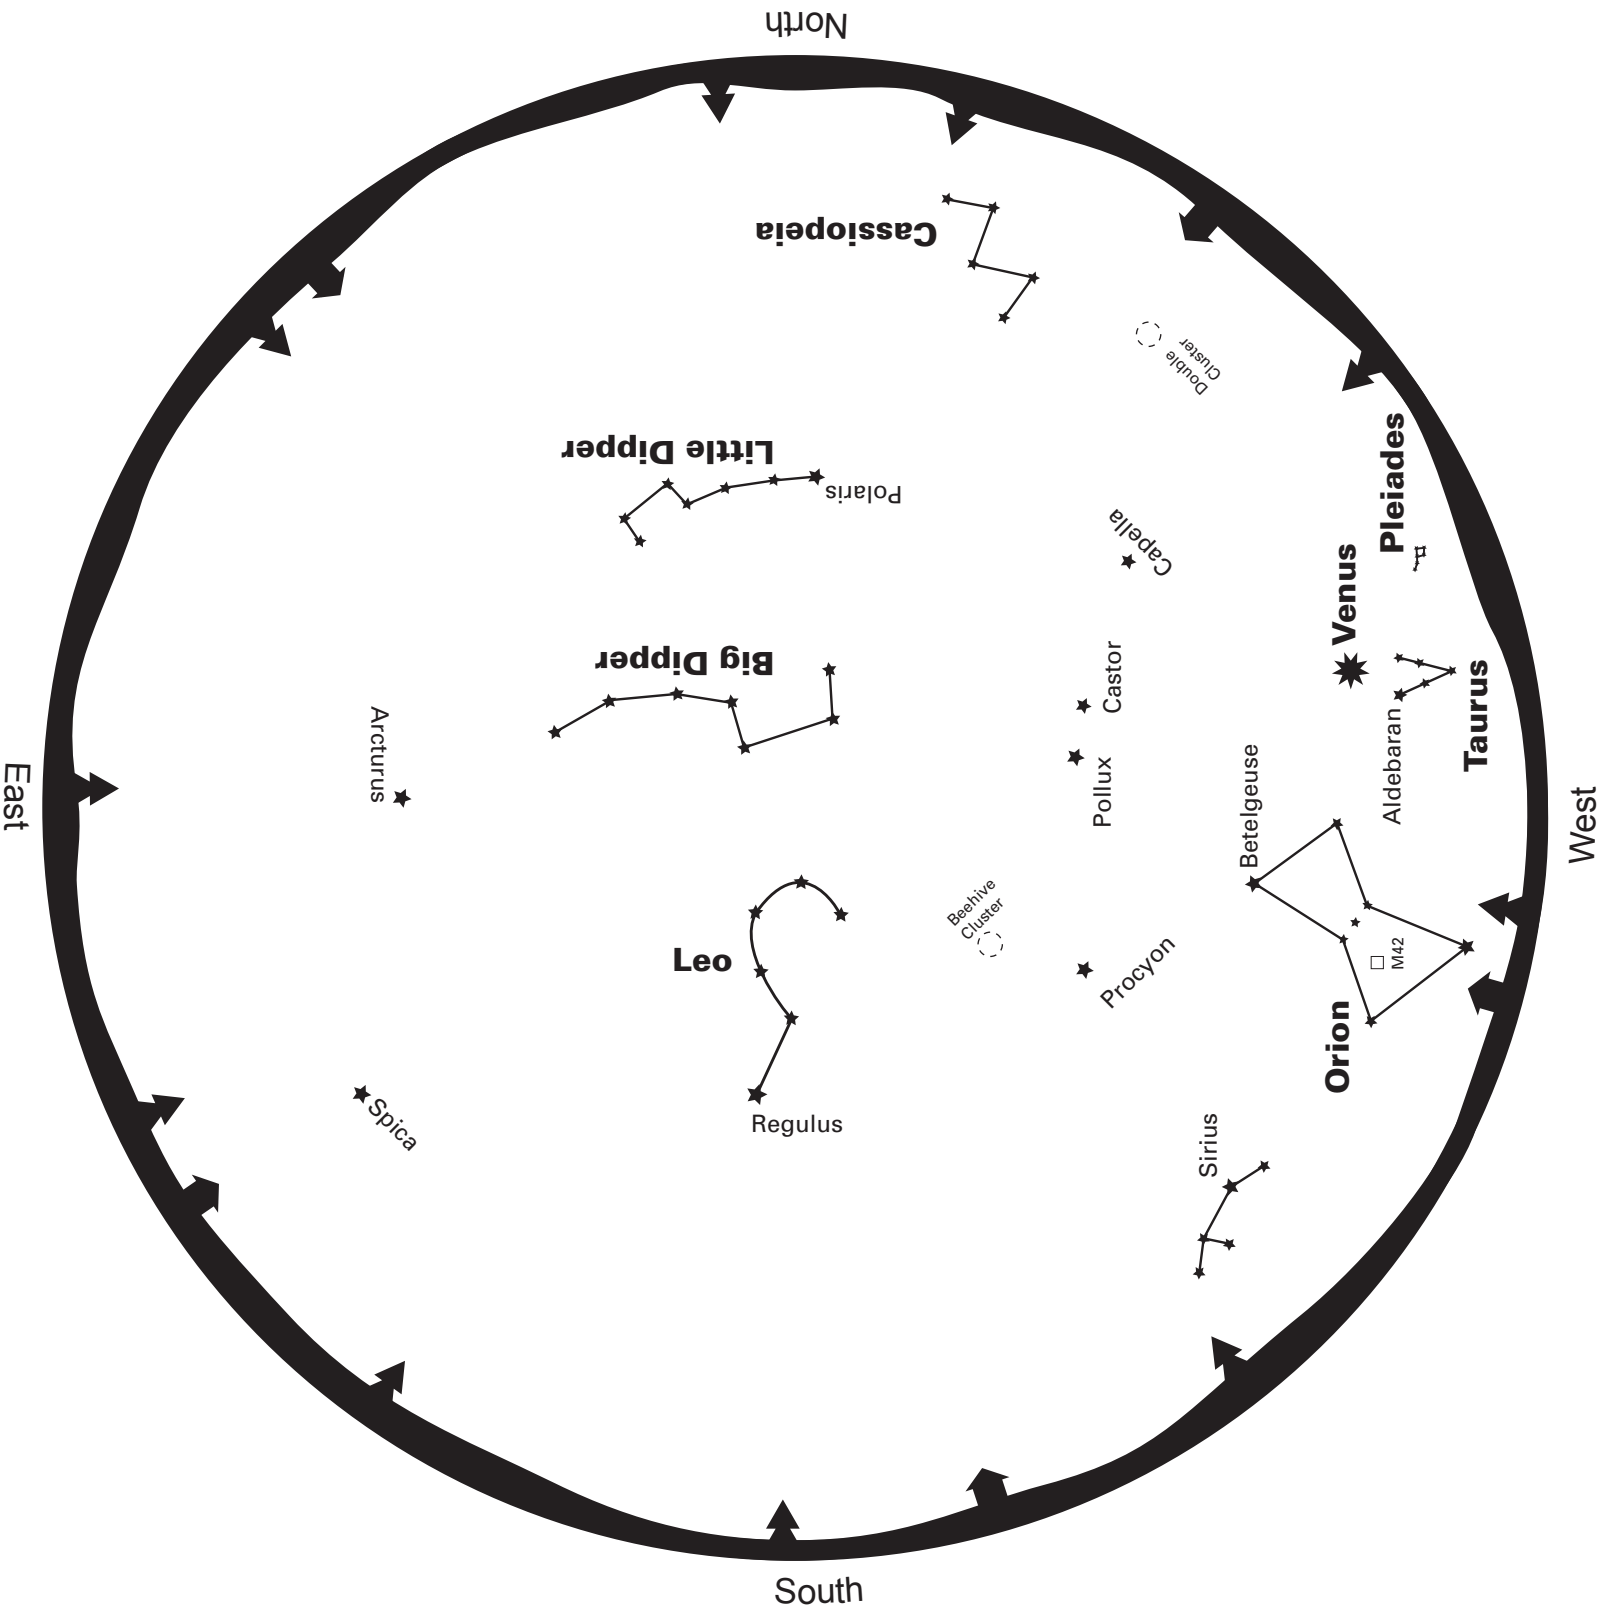

# April 2018

-  Galaxy
-  Nebula
-  Open Star Cluster
-  Planet

To read this map, turn it so the direction you are facing is on the bottom  
 This map shows the sky for mid-April at 9pm