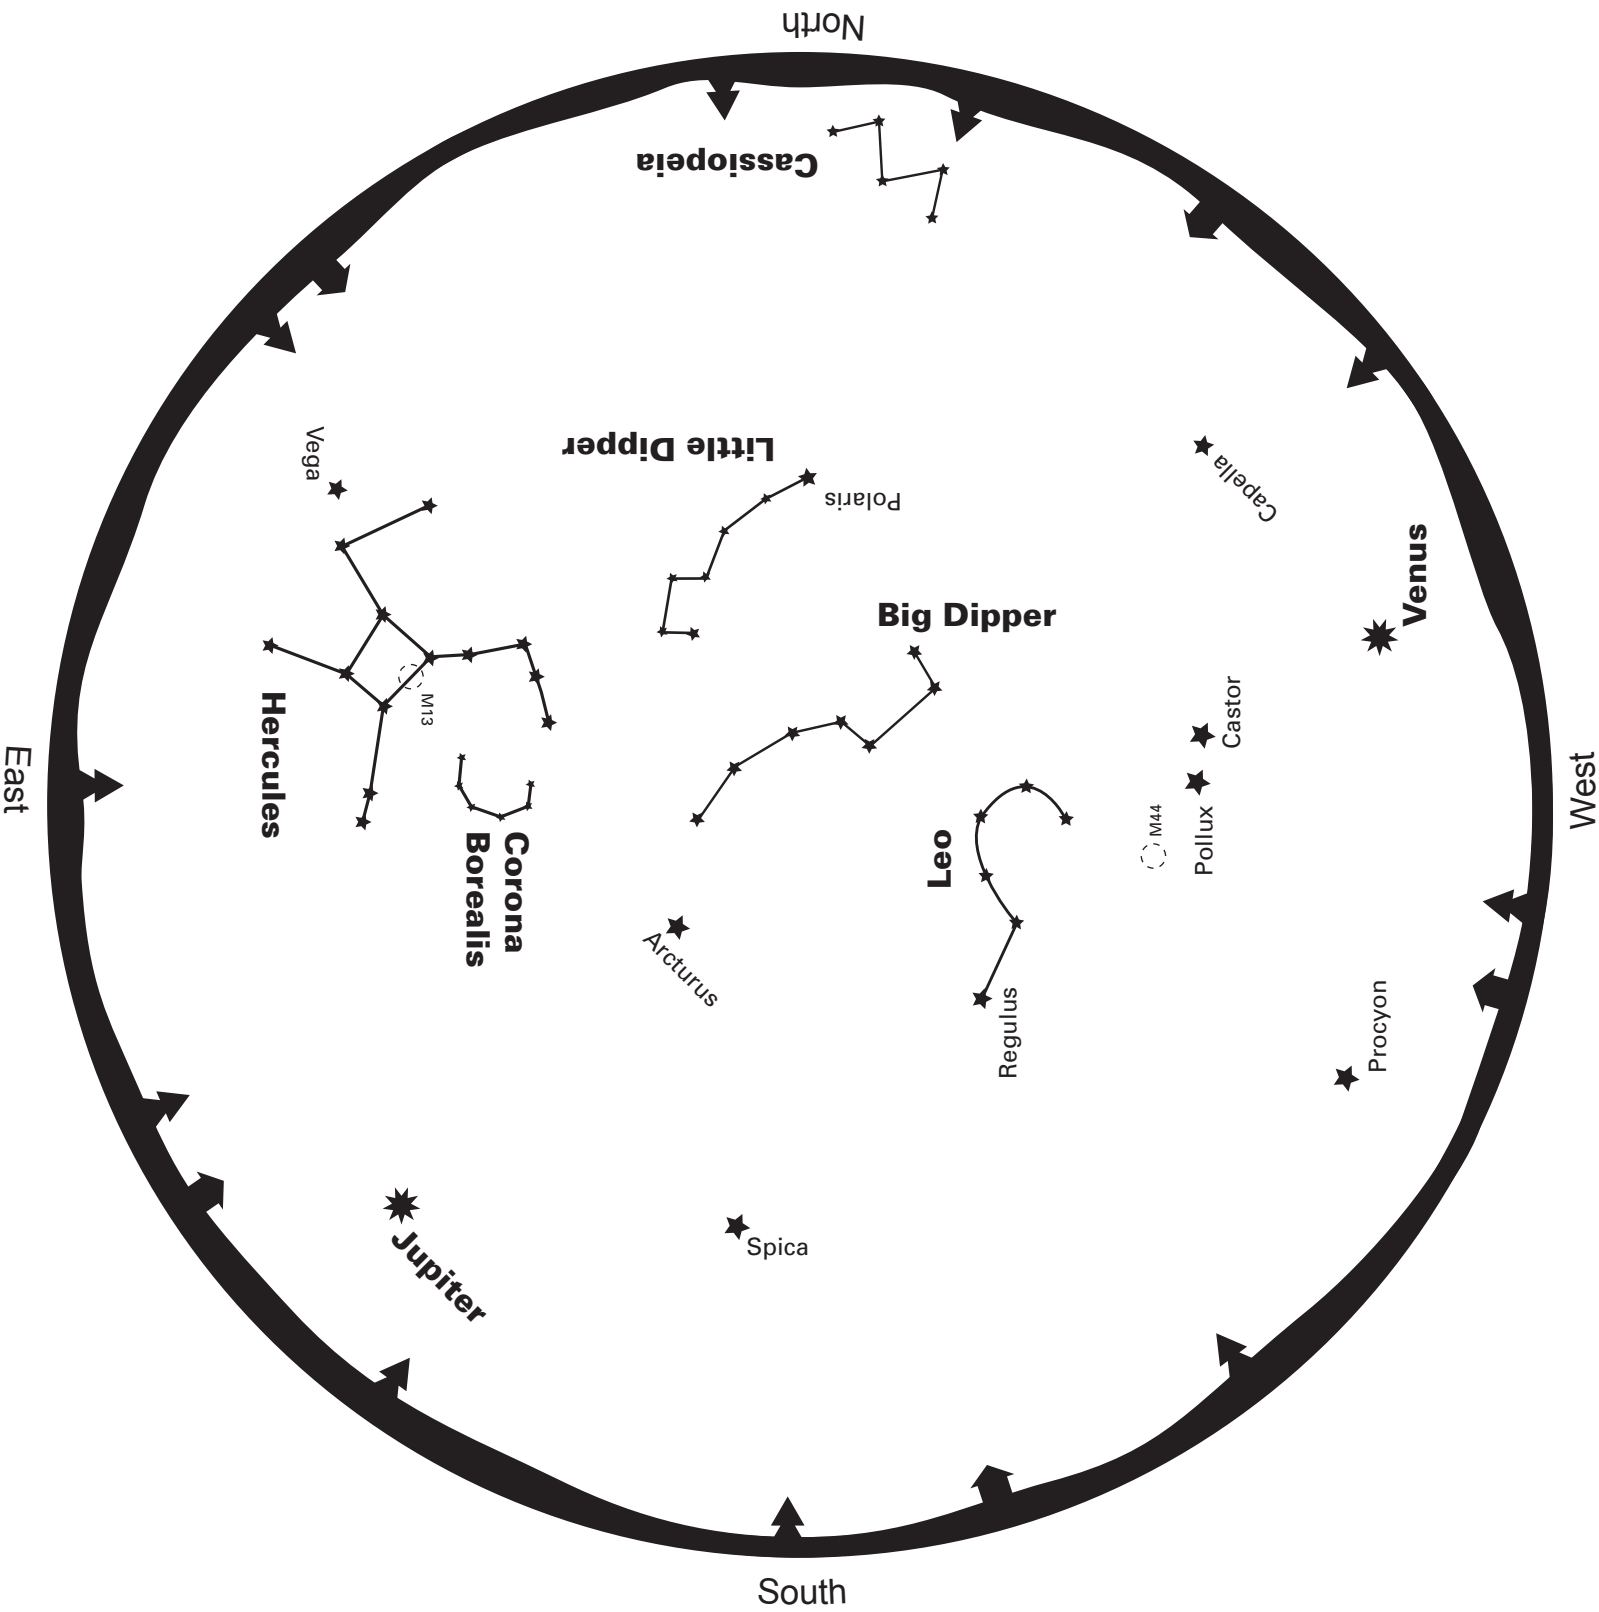

May 2018

-  Galaxy
-  Nebula
-  Star Cluster
-  Planet

To read this map, turn it so the direction you are facing is on the bottom
 This map shows the sky for mid-May at 9:45pm