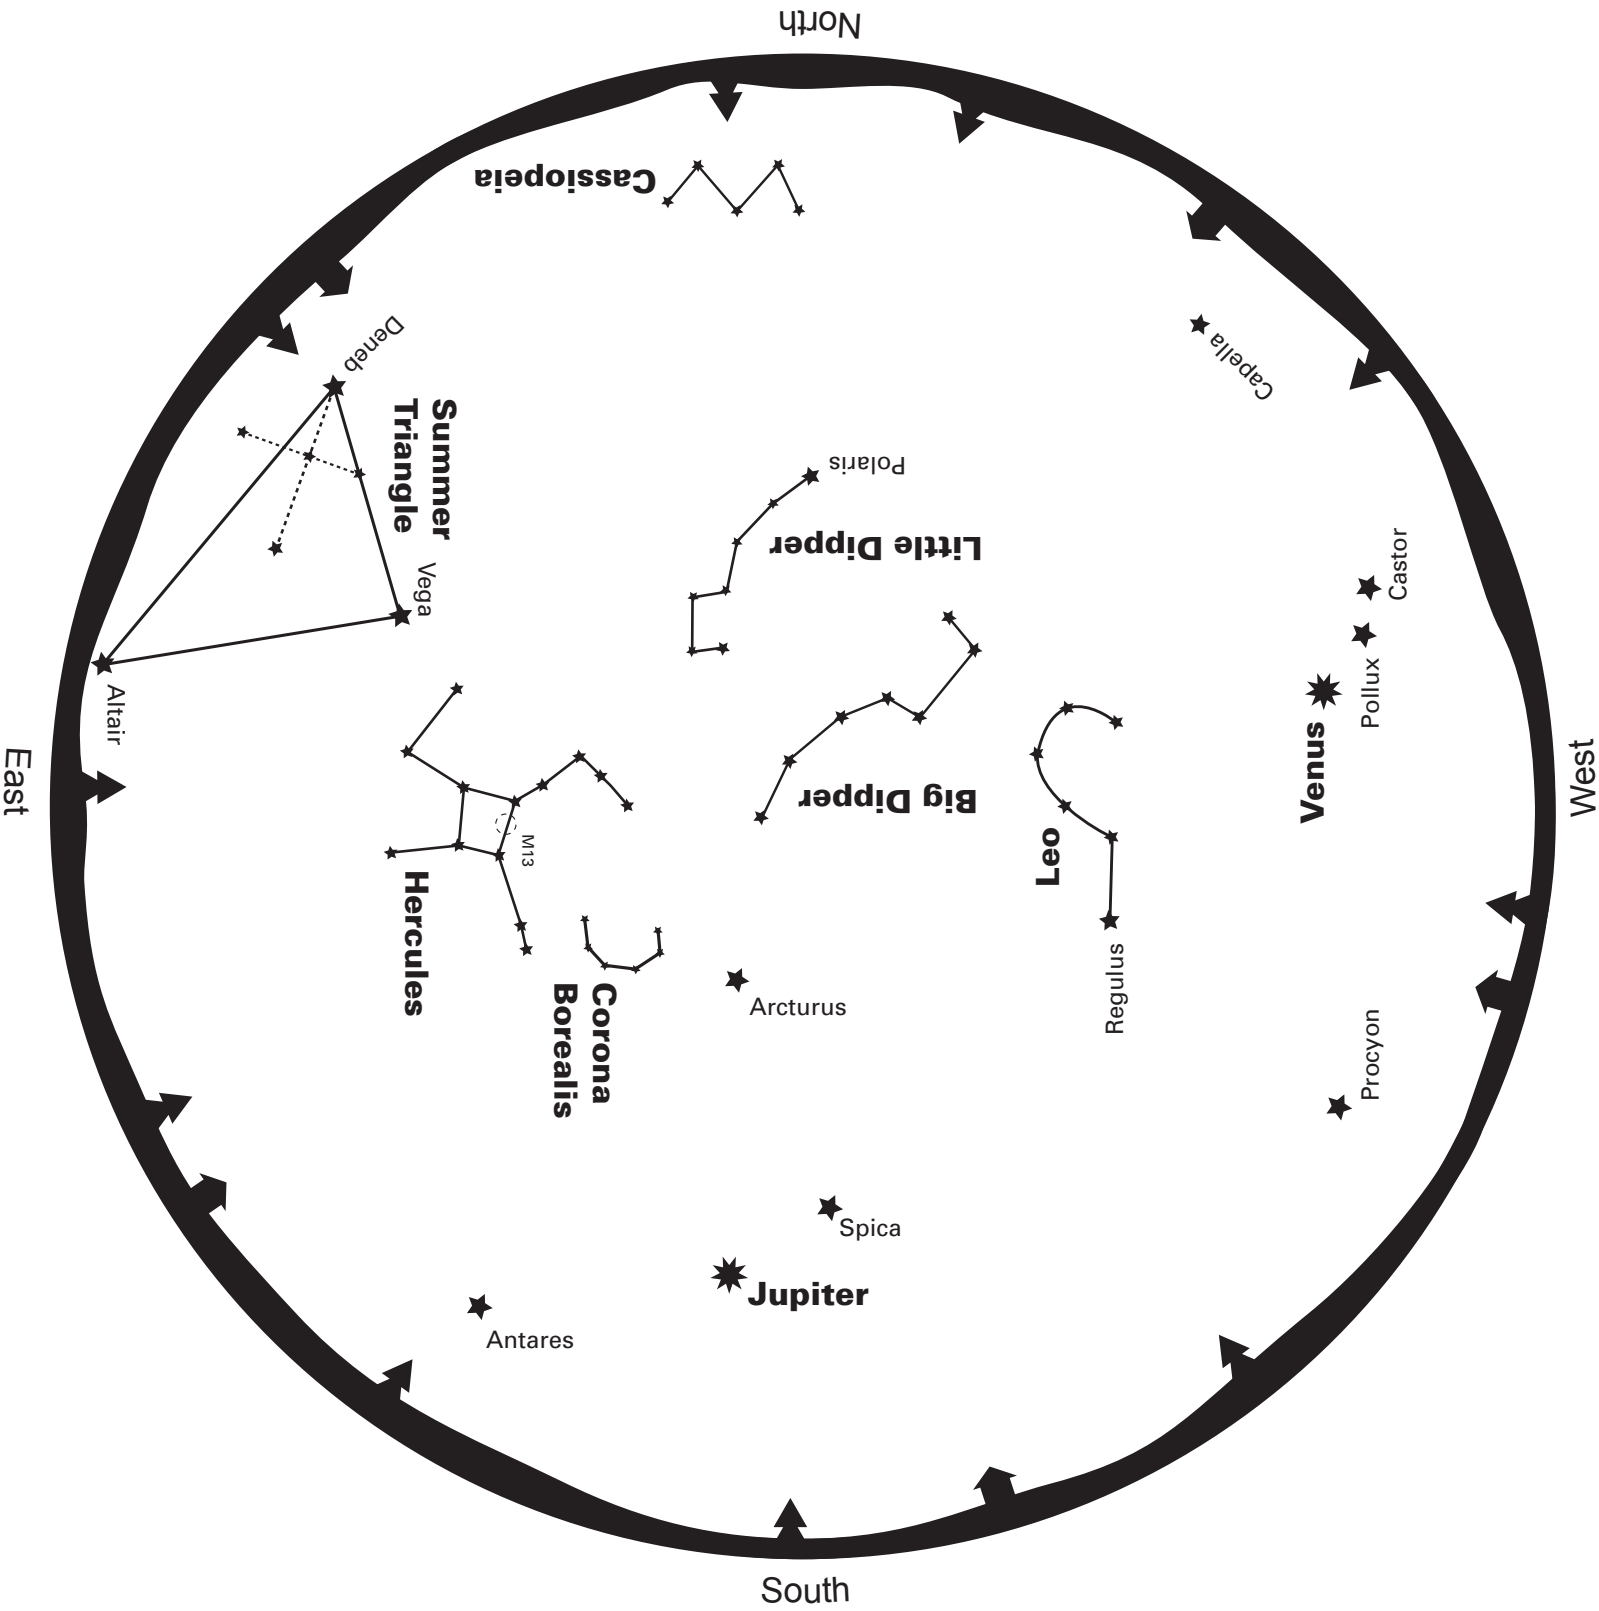

June 2018

-  Galaxy
-  Nebula
-  Star Cluster
-  Planet

To read this map, turn it so the direction you are facing is on the bottom
 This map shows the sky for mid-June at 10pm