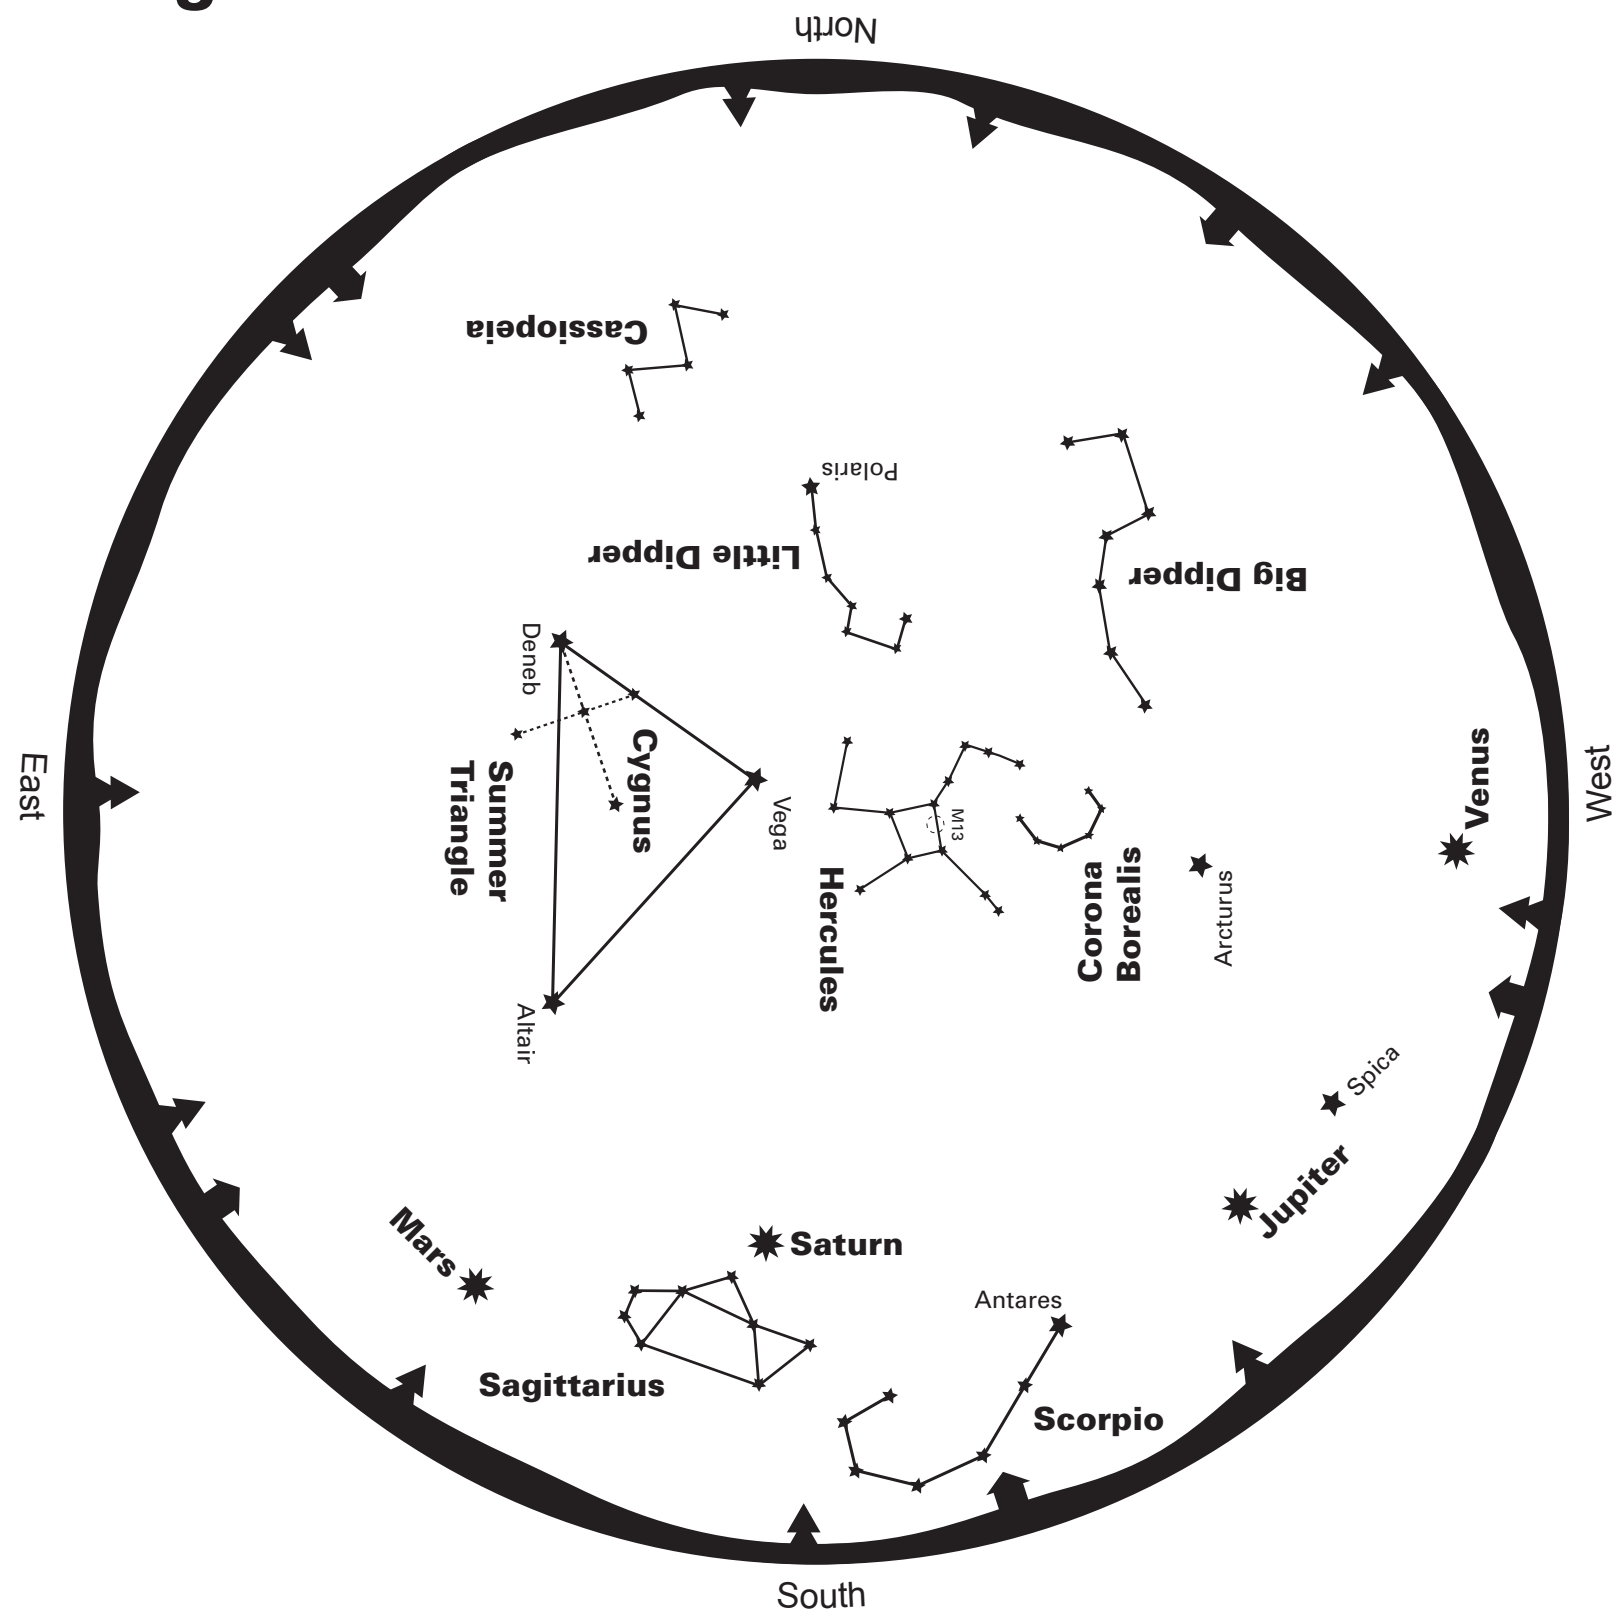

August 2018

- Galaxy
- Nebula
- Star Cluster
- Planet

To read this map, turn it so the direction you are facing is on the bottom
This map shows the sky for mid-August at 9:45pm