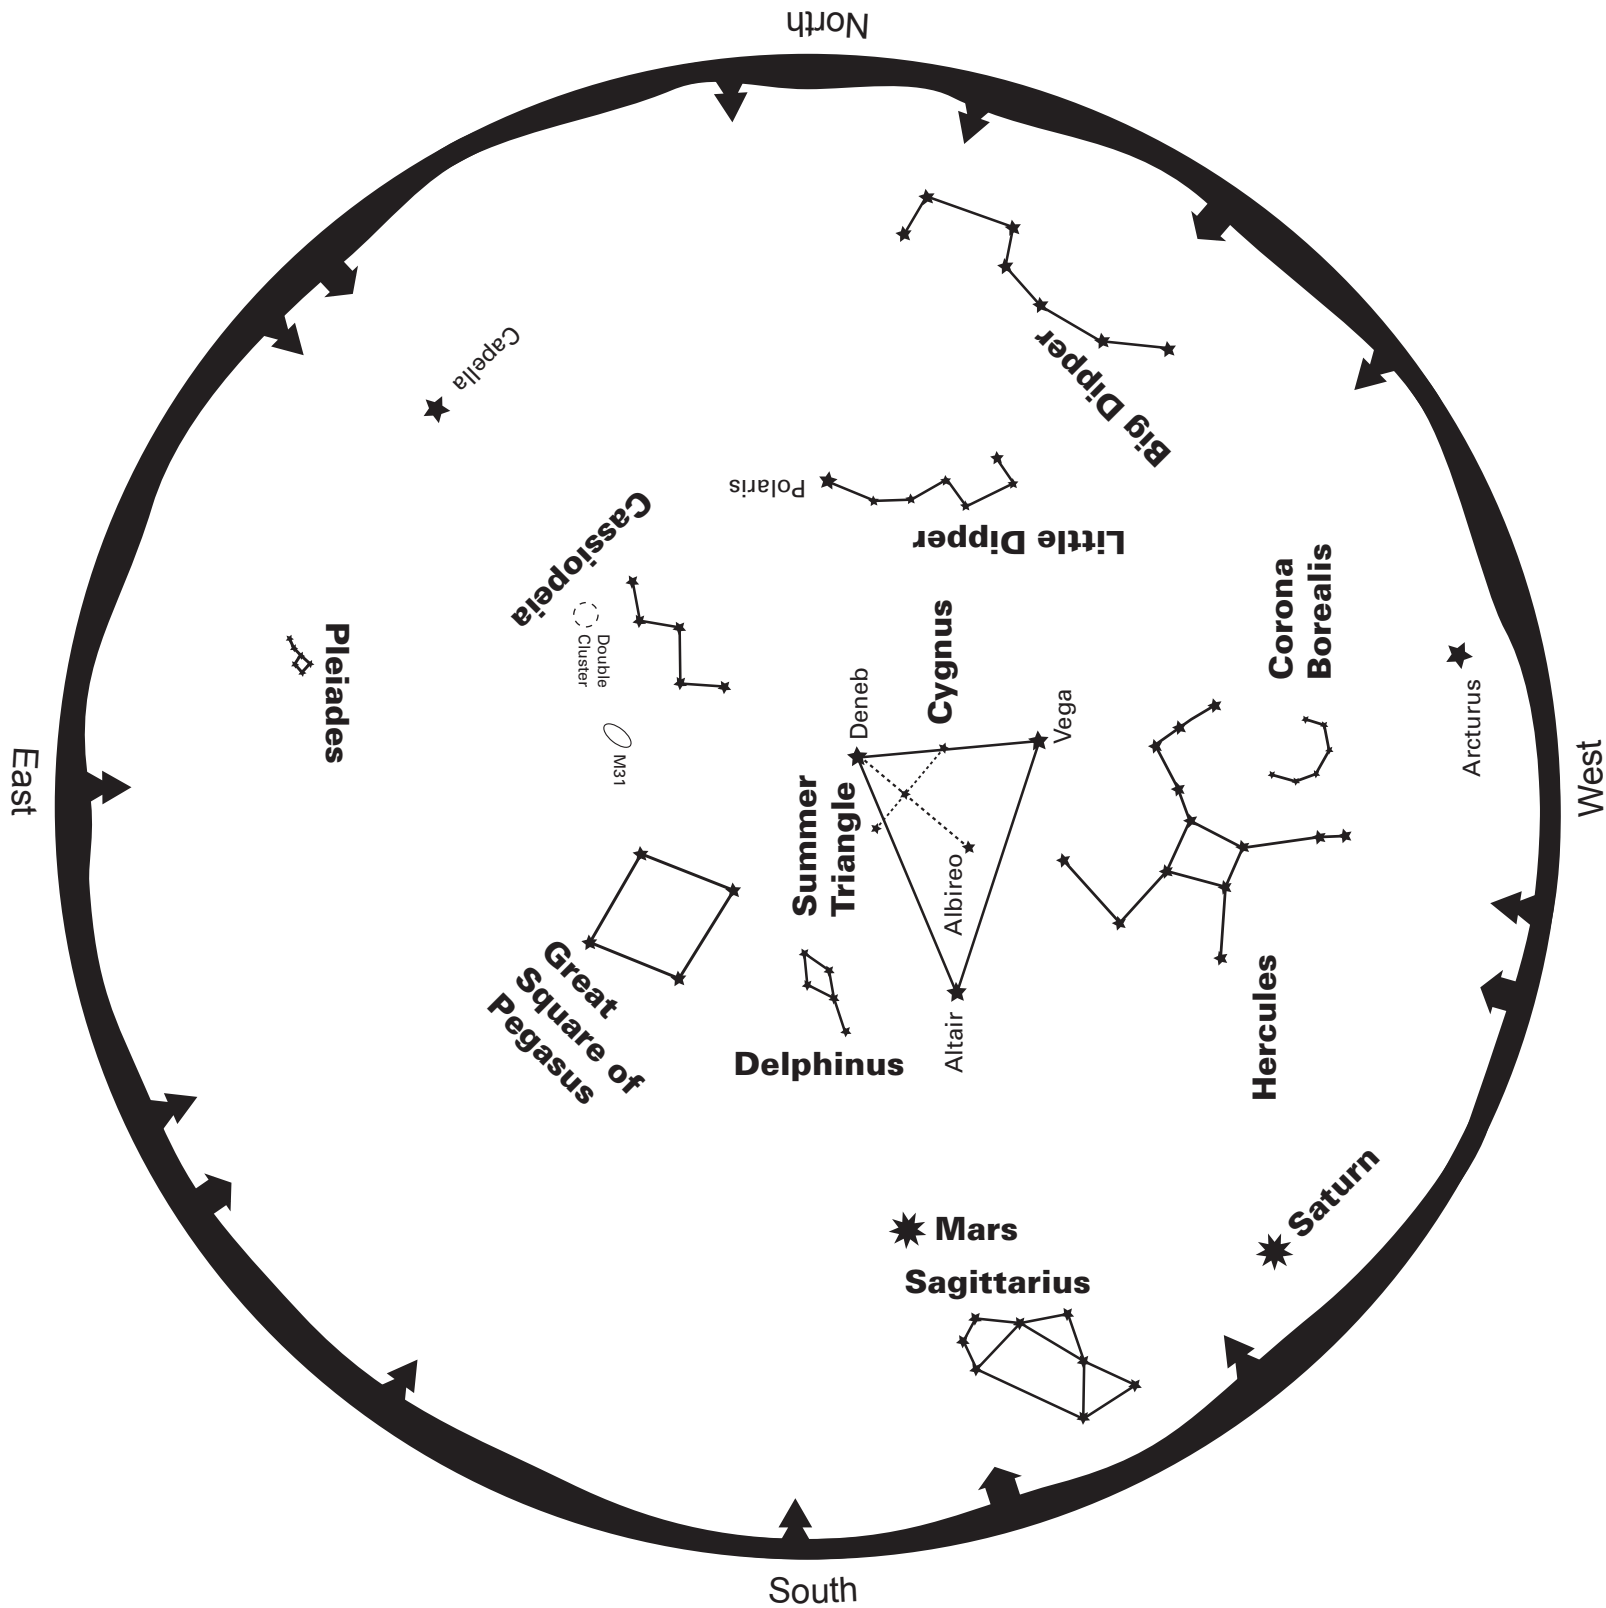

October 2018

-  Galaxy
-  Nebula
-  Star Cluster
-  Planet

To read this map, turn it so the direction you are facing is on the bottom
 This map shows the sky for mid-October at 7:45pm