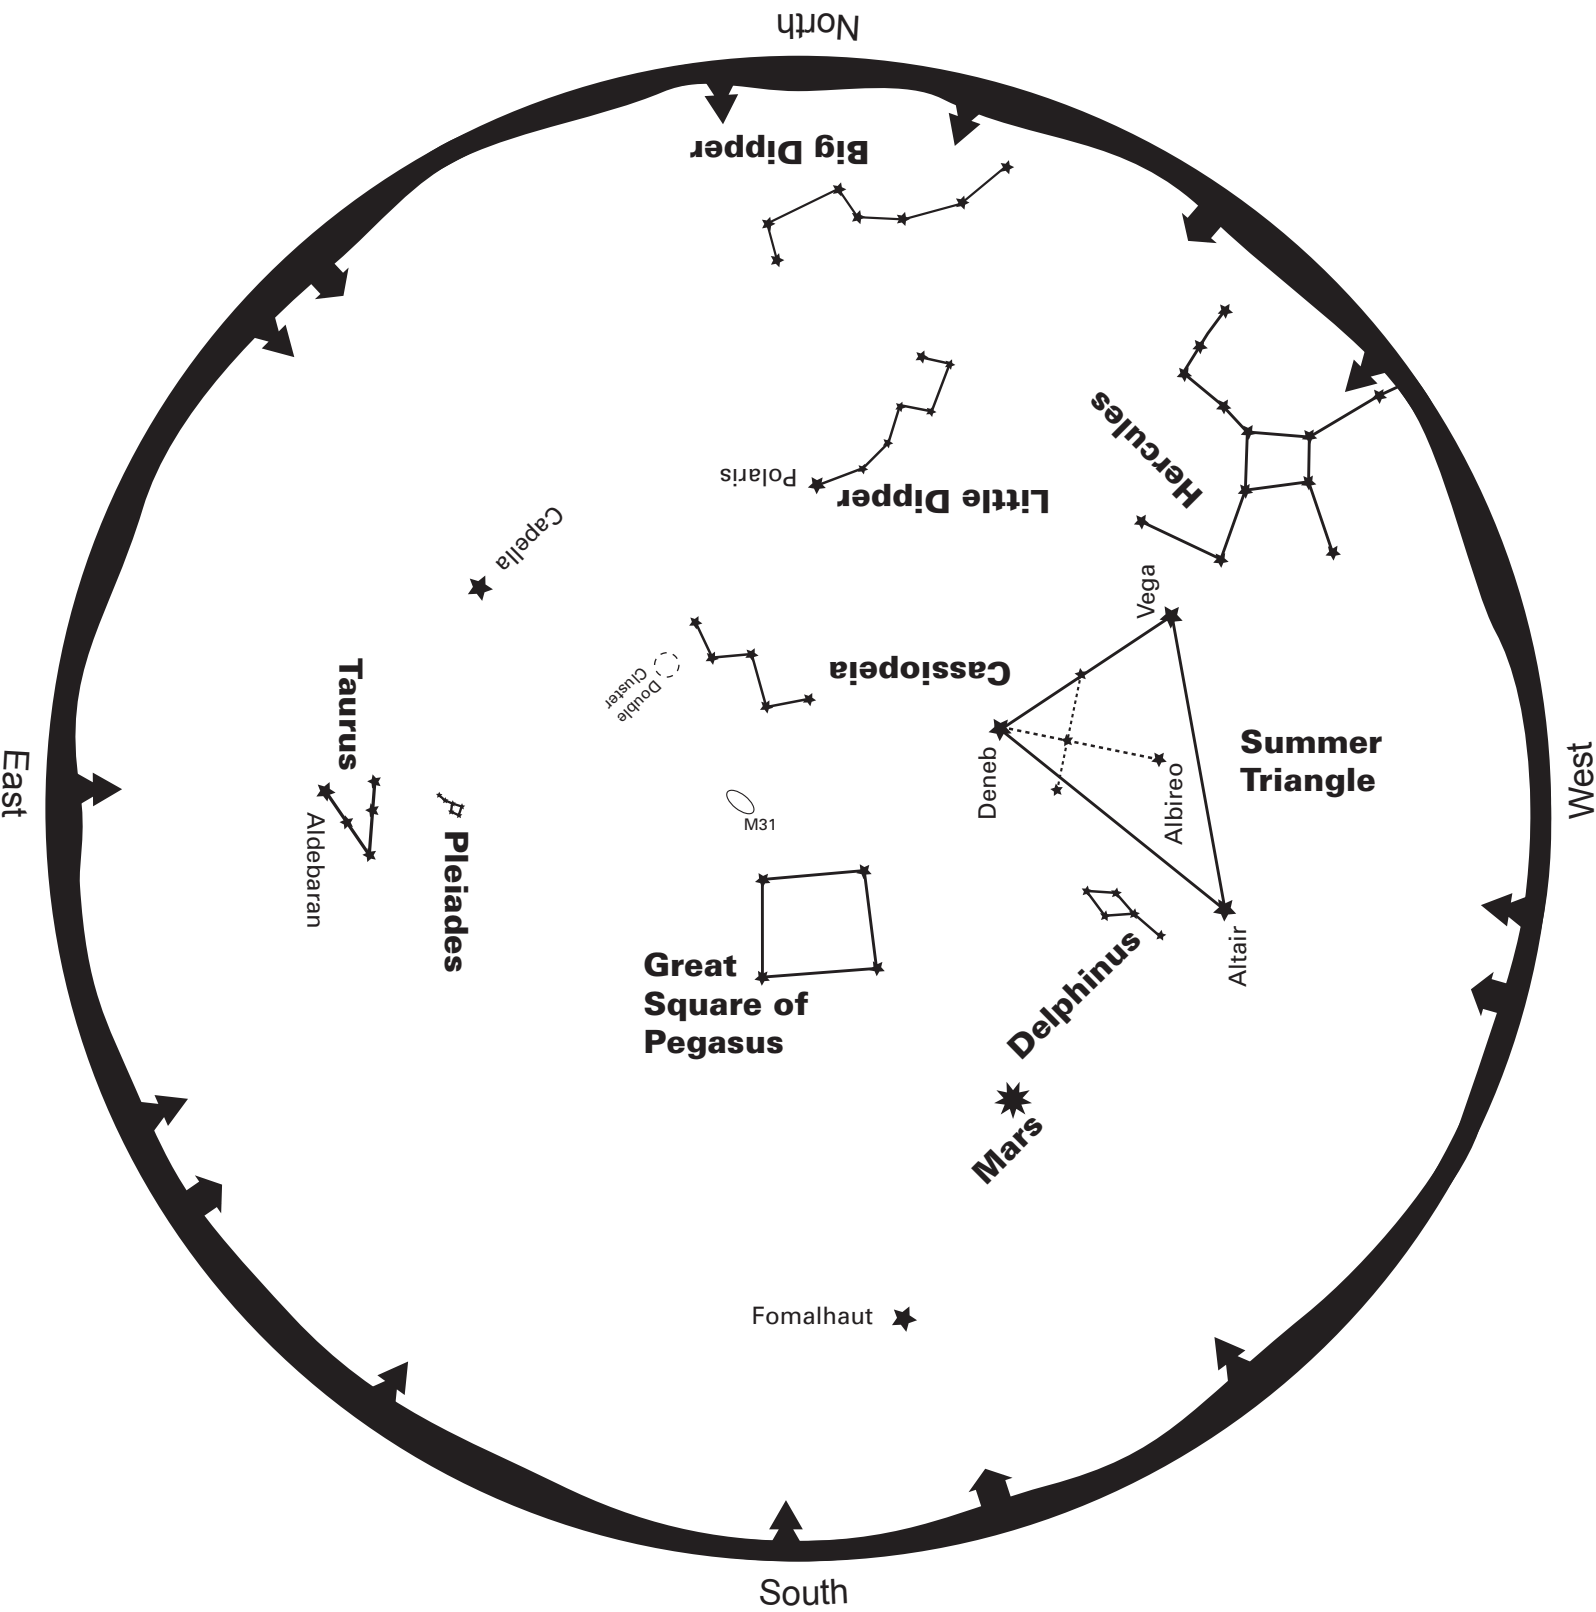

November 2018

-  Galaxy
-  Nebula
-  Star Cluster
-  Planet

To read this map, turn it so the direction you are facing is on the bottom
 This map shows the sky for mid-November at 7:30pm