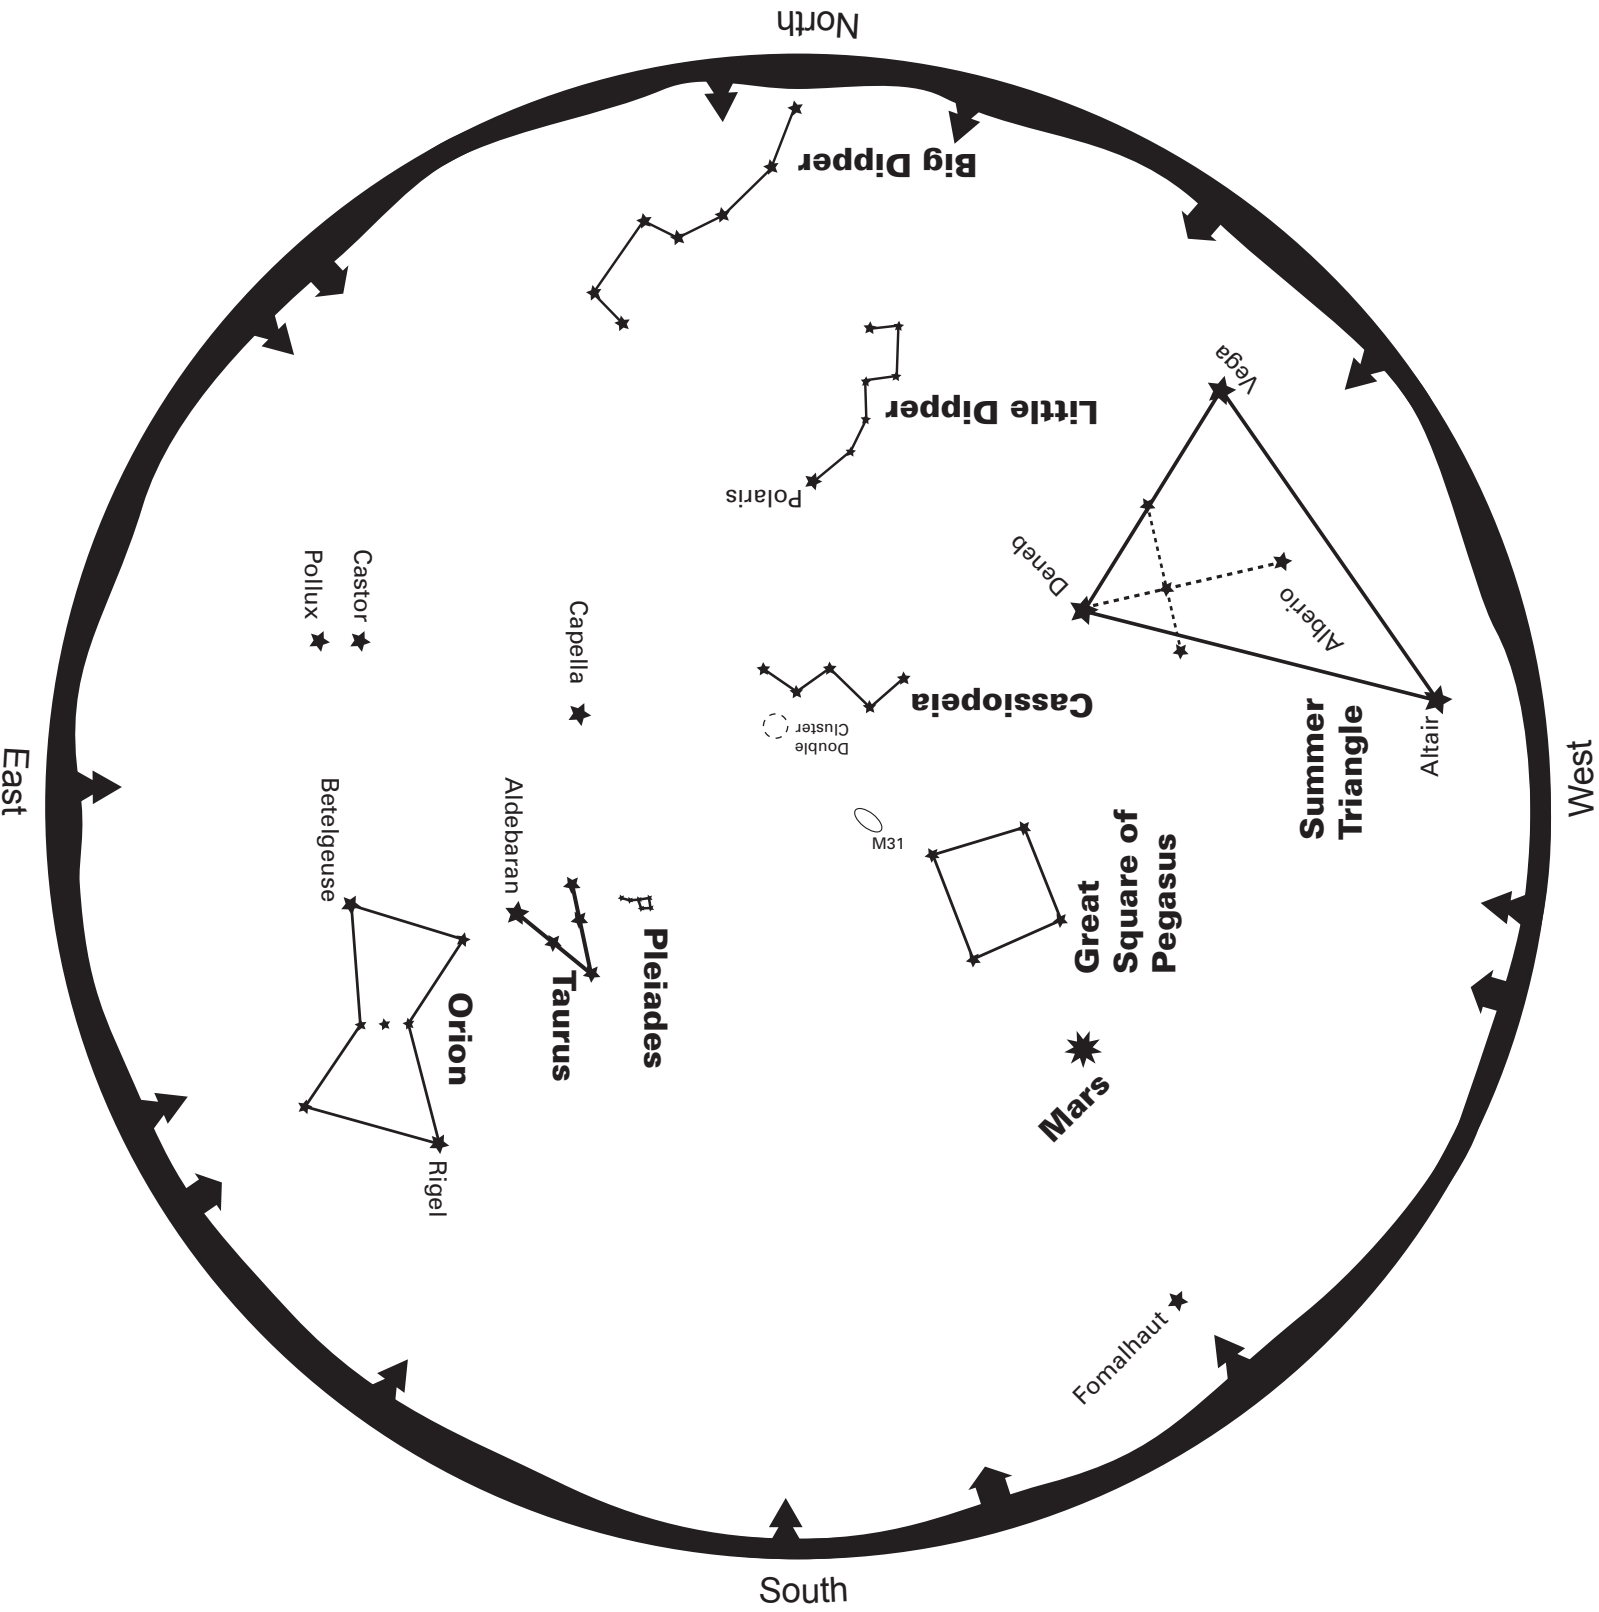

December 2018

-  Galaxy
-  Nebula
-  Star Cluster
-  Planet

To read this map, turn it so the direction you are facing is on the bottom
 This map shows the sky for mid-December at 7:30pm