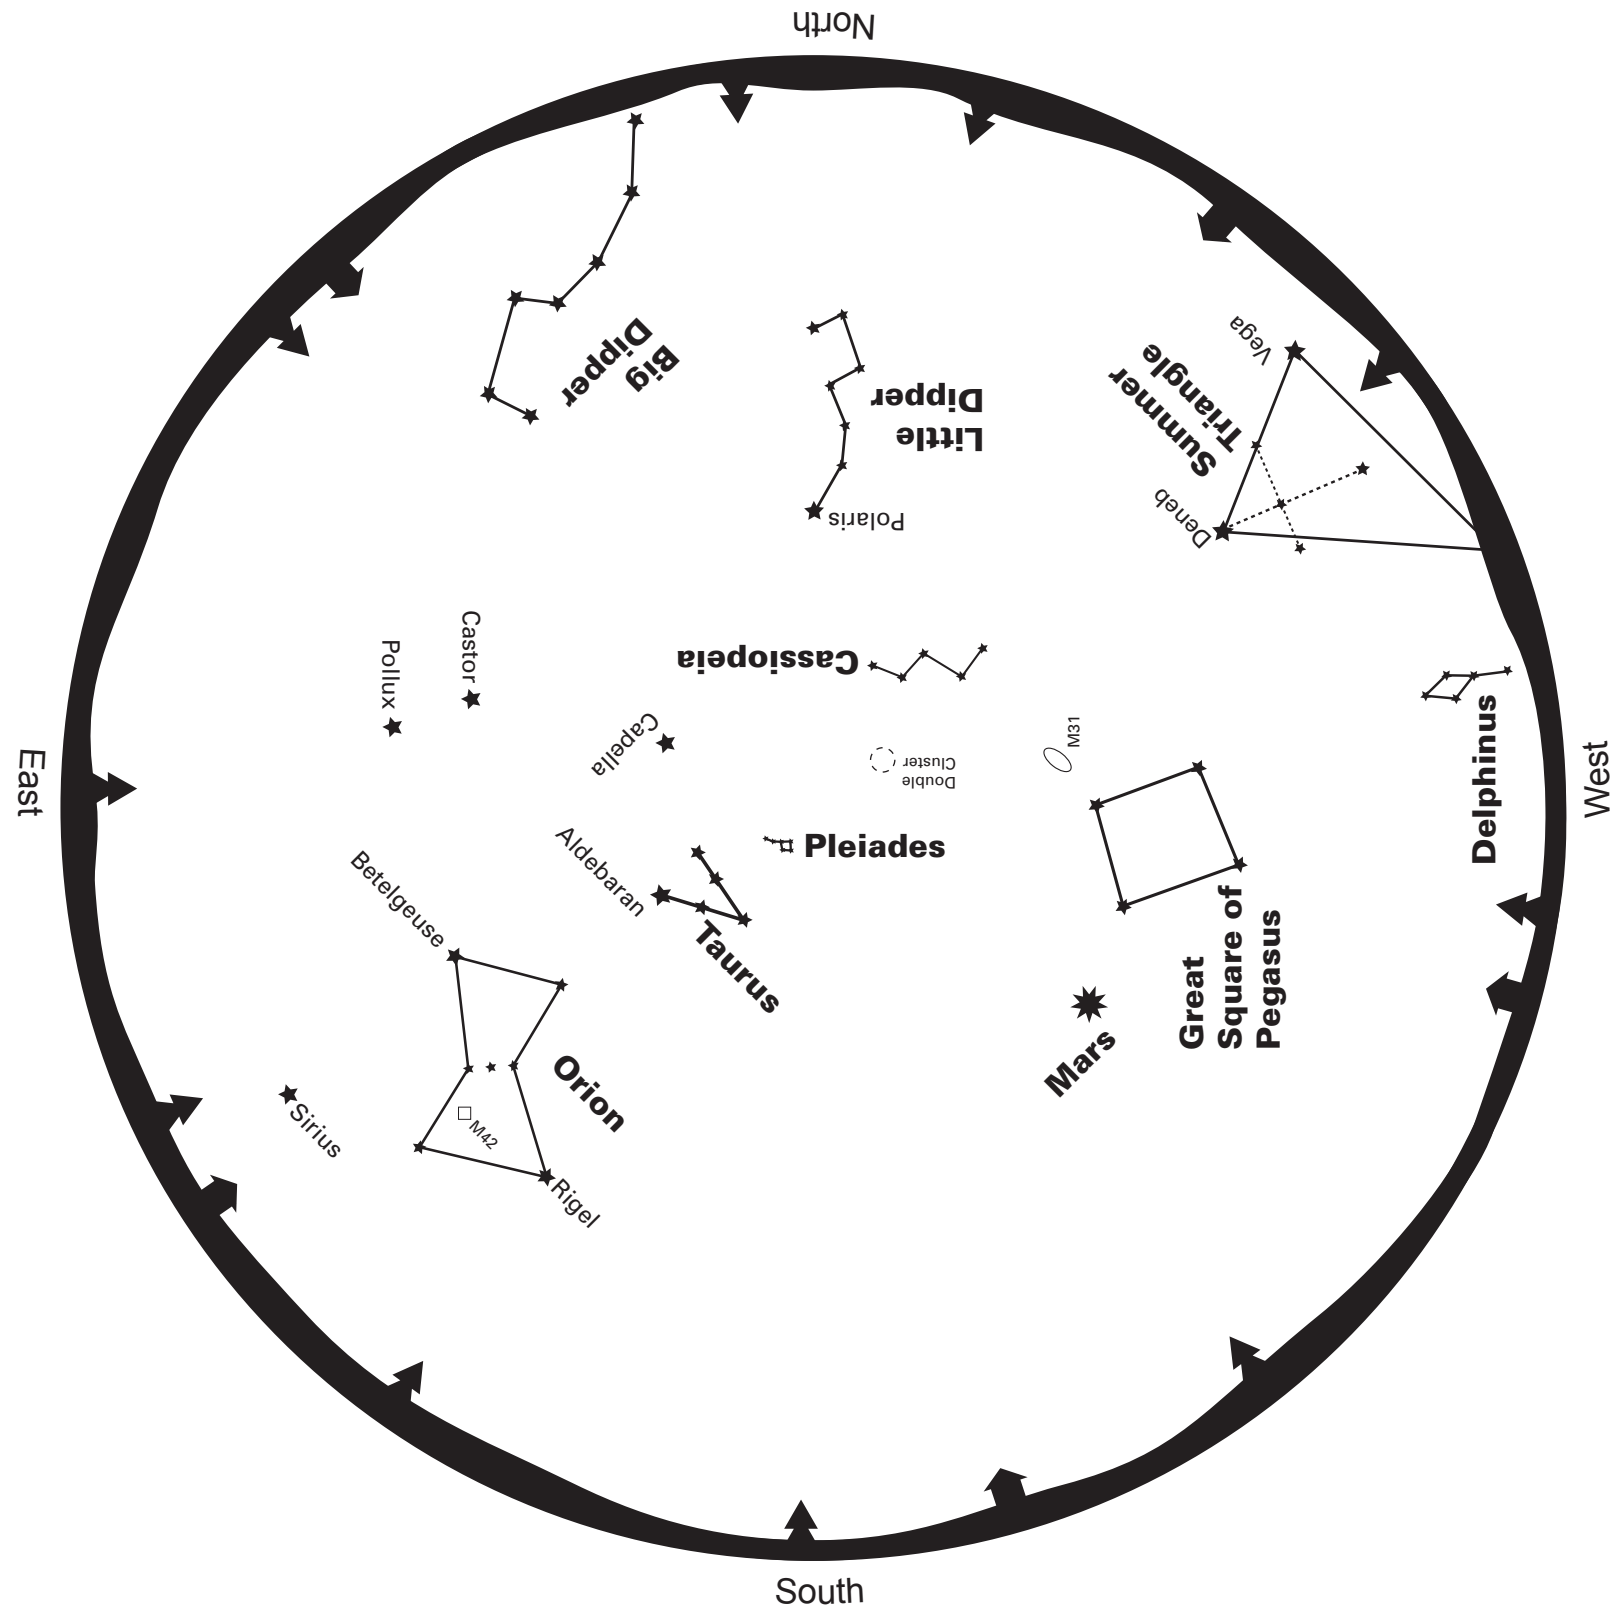

January 2019

-  Galaxy
-  Nebula
-  Star Cluster
-  Planet

This map shows the sky for mid-January at 7pm