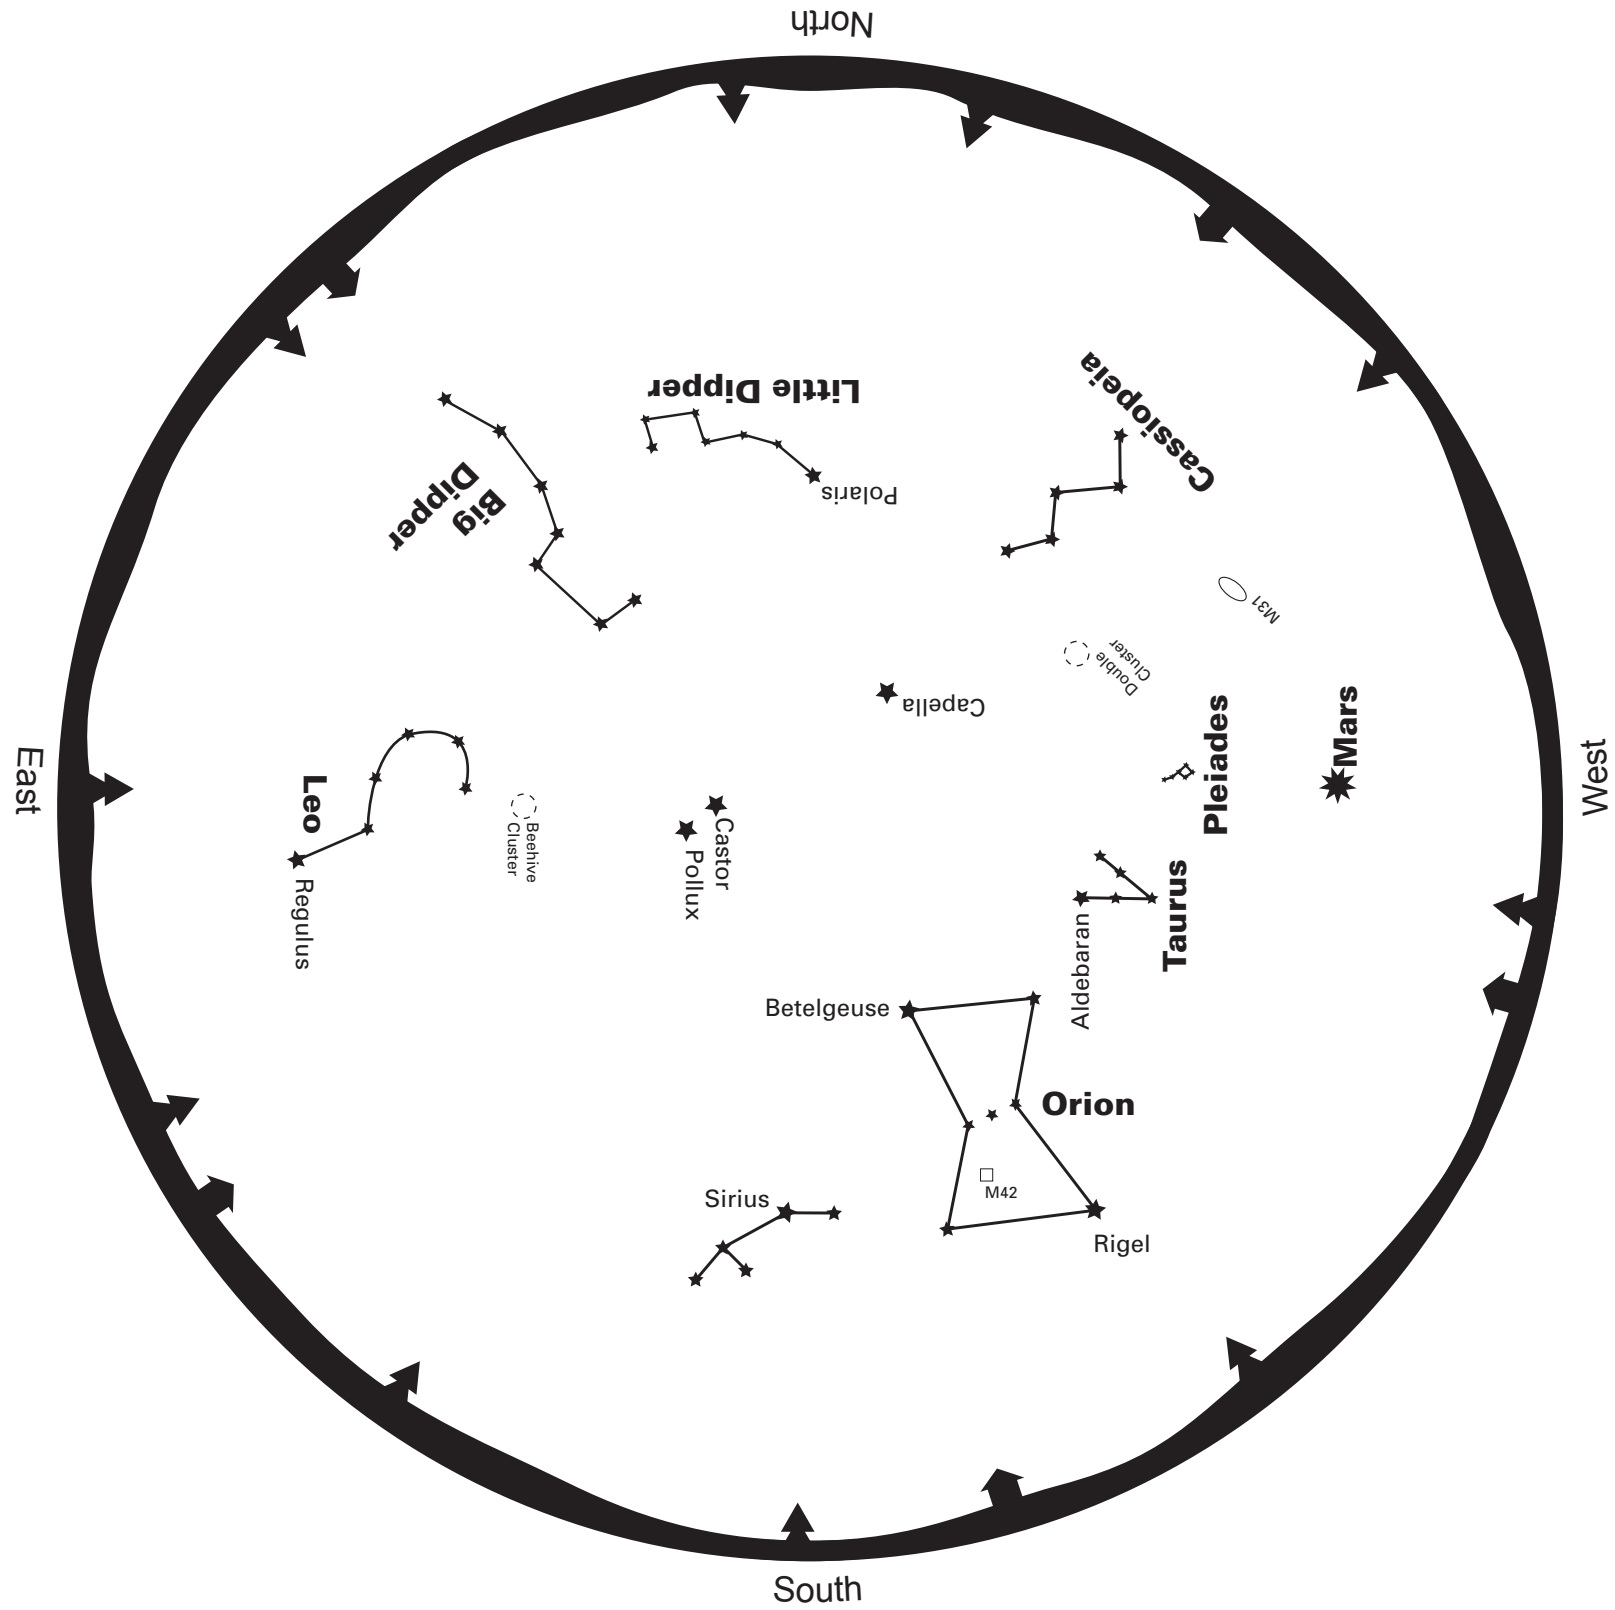

# February 2019

-  Galaxy
-  Nebula
-  Star Cluster
-  Planet

To read this map, turn it so the direction you are facing is on the bottom  
This map shows the sky for mid-February at 8pm