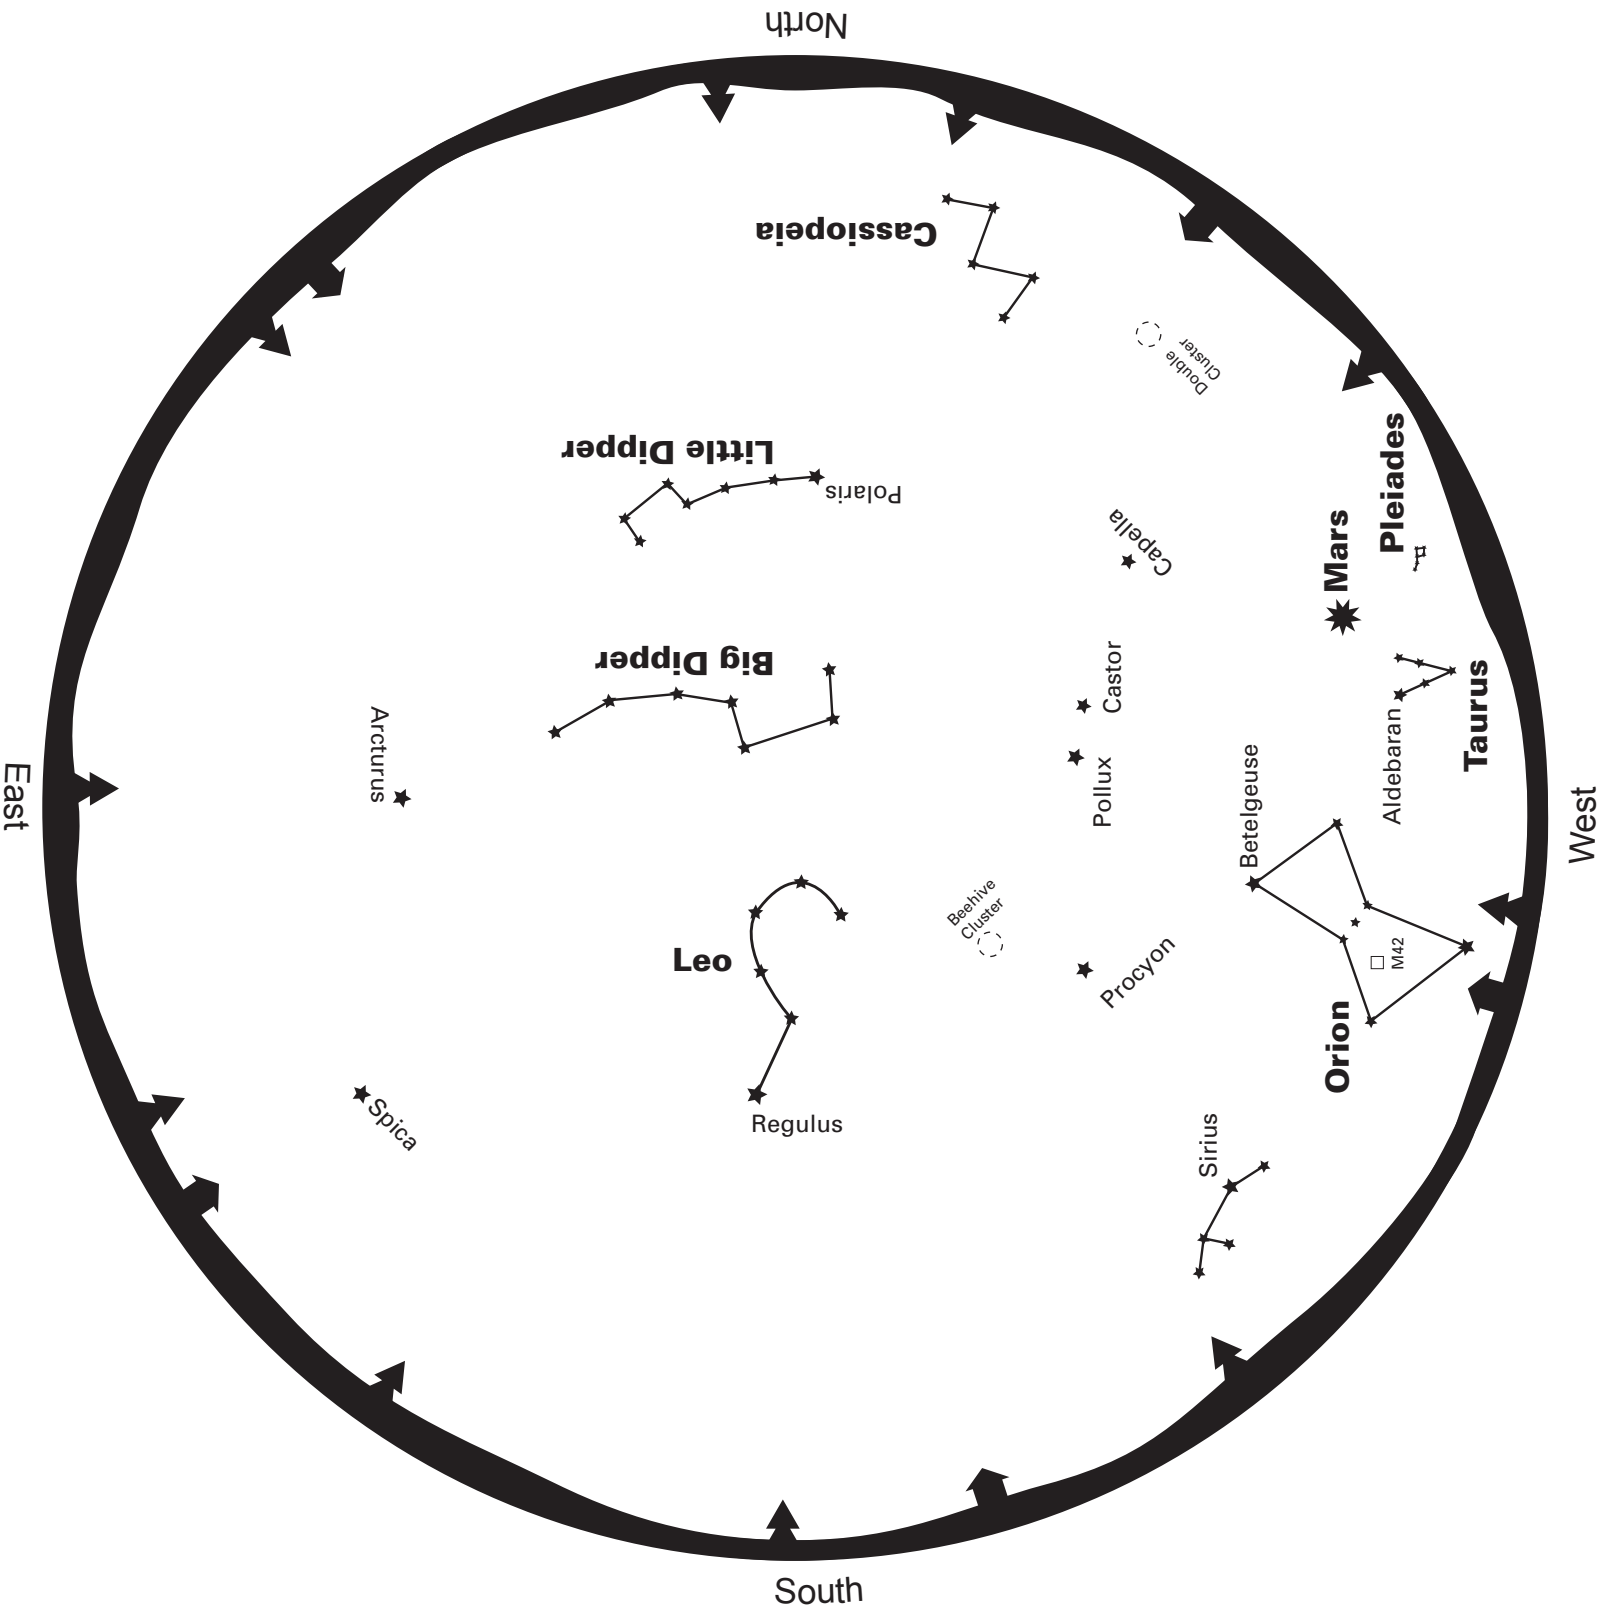

# April 2019

-  Galaxy
-  Nebula
-  Open Star Cluster
-  Planet

To read this map, turn it so the direction you are facing is on the bottom  
 This map shows the sky for mid-April at 9pm