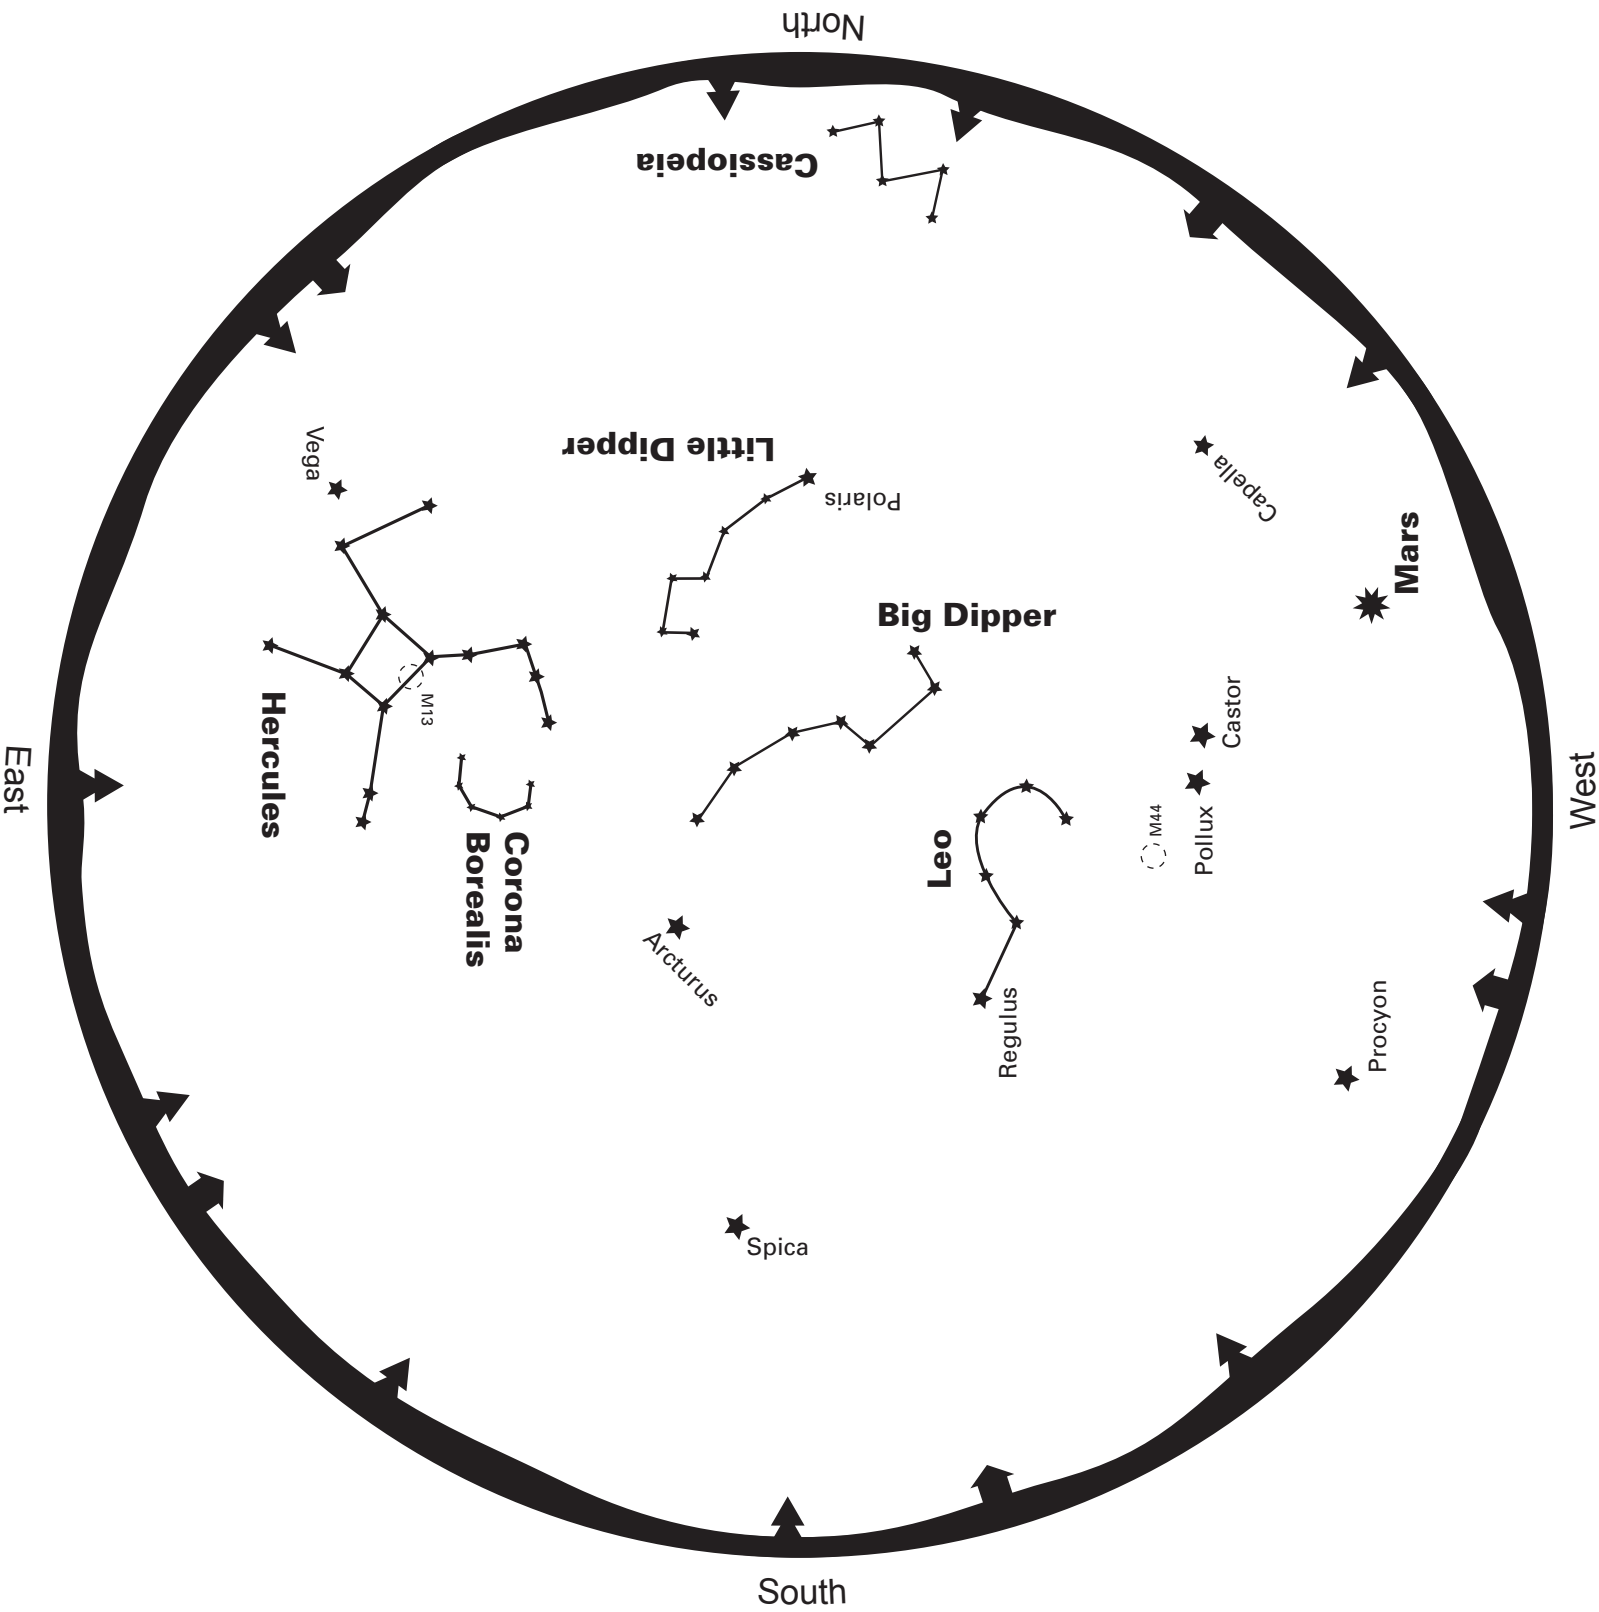

May 2019

- Galaxy
- Nebula
- Star Cluster
- Planet

To read this map, turn it so the direction you are facing is on the bottom
This map shows the sky for mid-May at 9:45pm