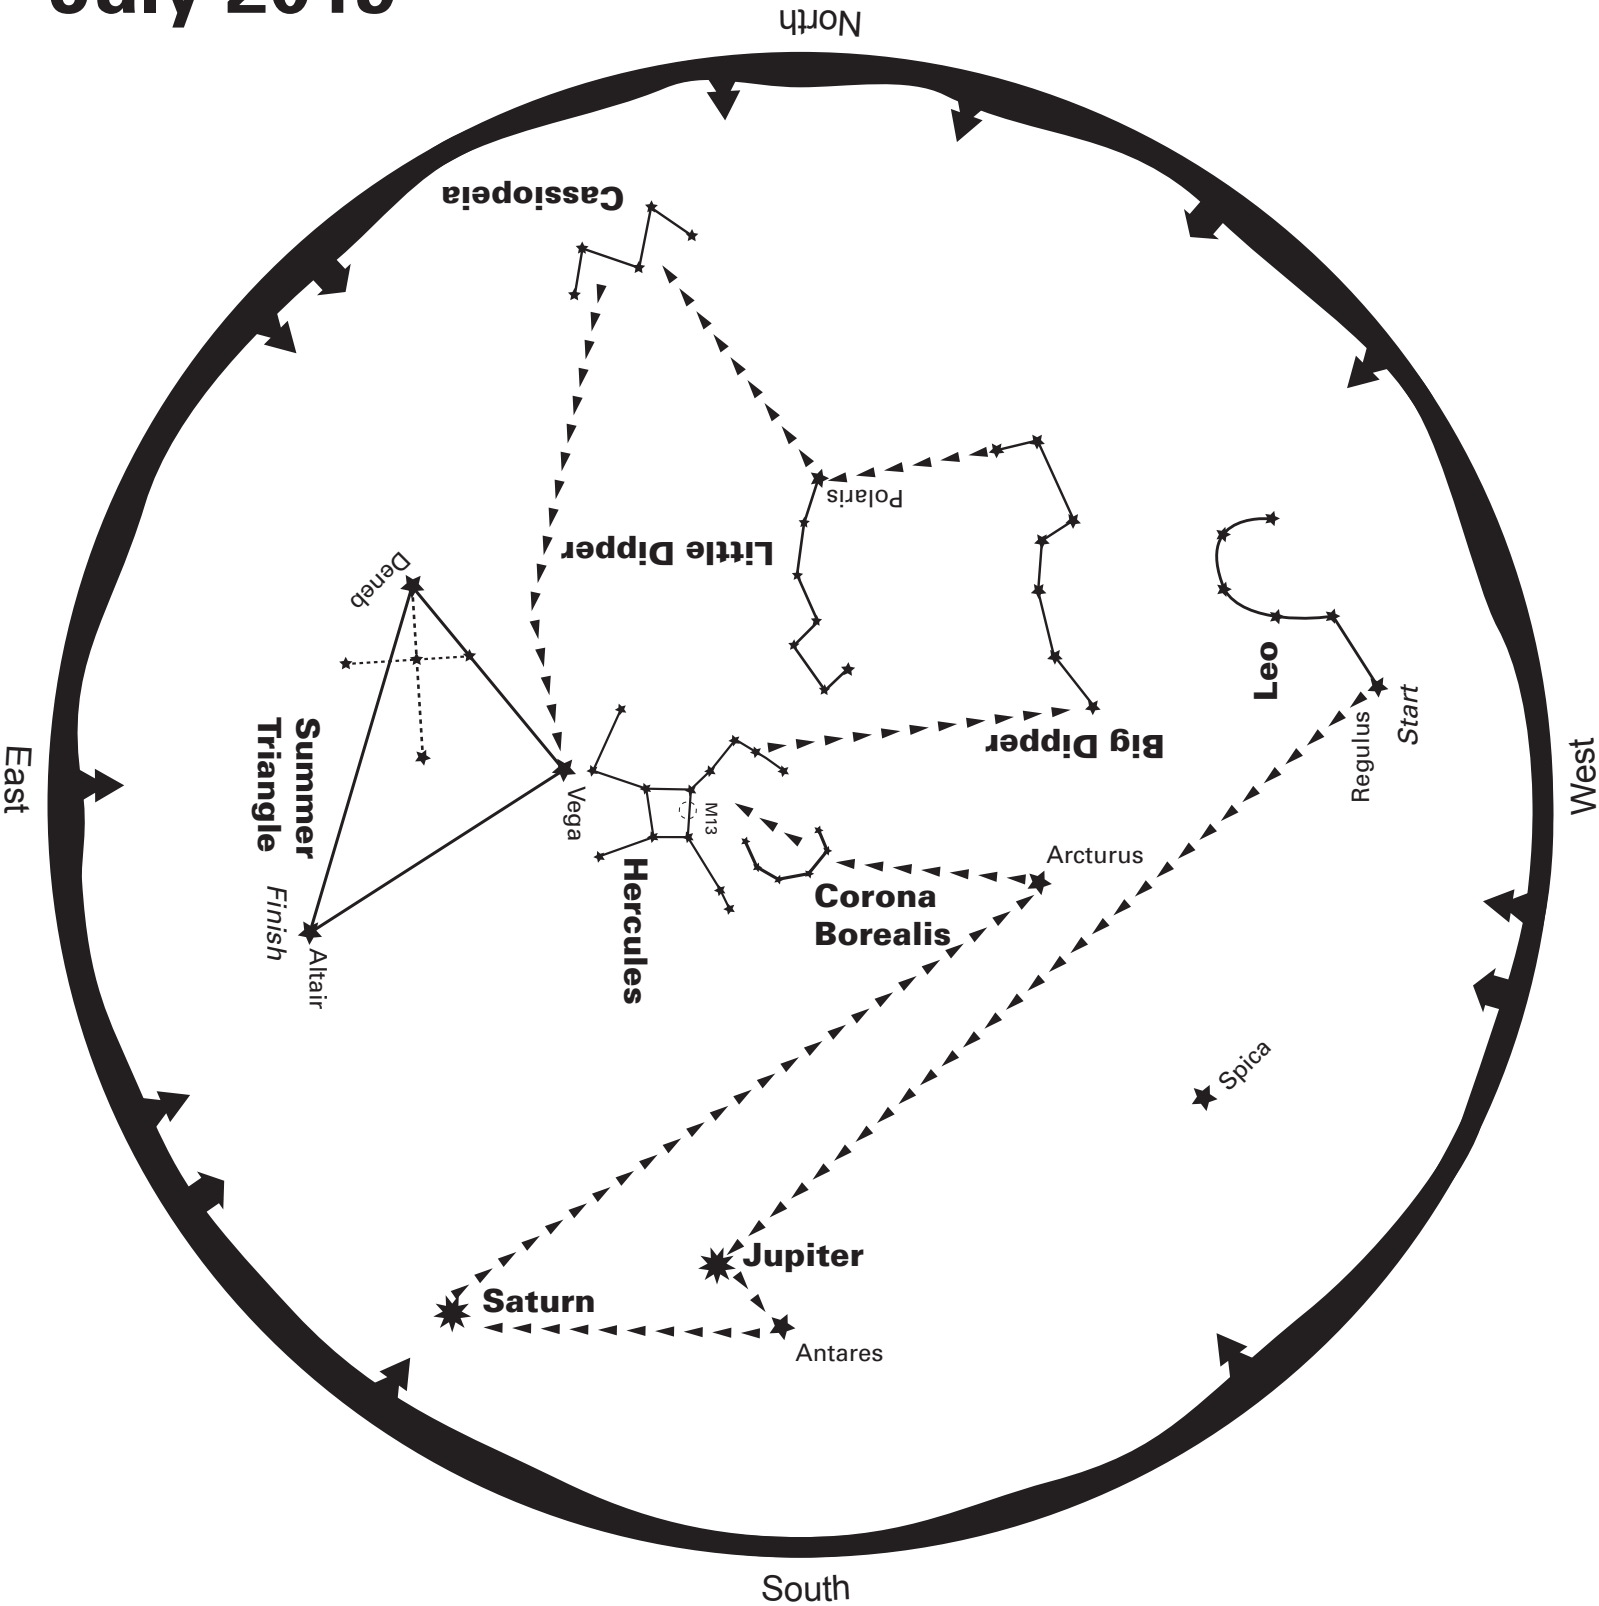

# July 2019

- Galaxy
- Nebula
- Star Cluster
- ★ Planet

To read this map, turn it so the direction you are facing is on the bottom  
This map shows the sky for mid-July at 10pm