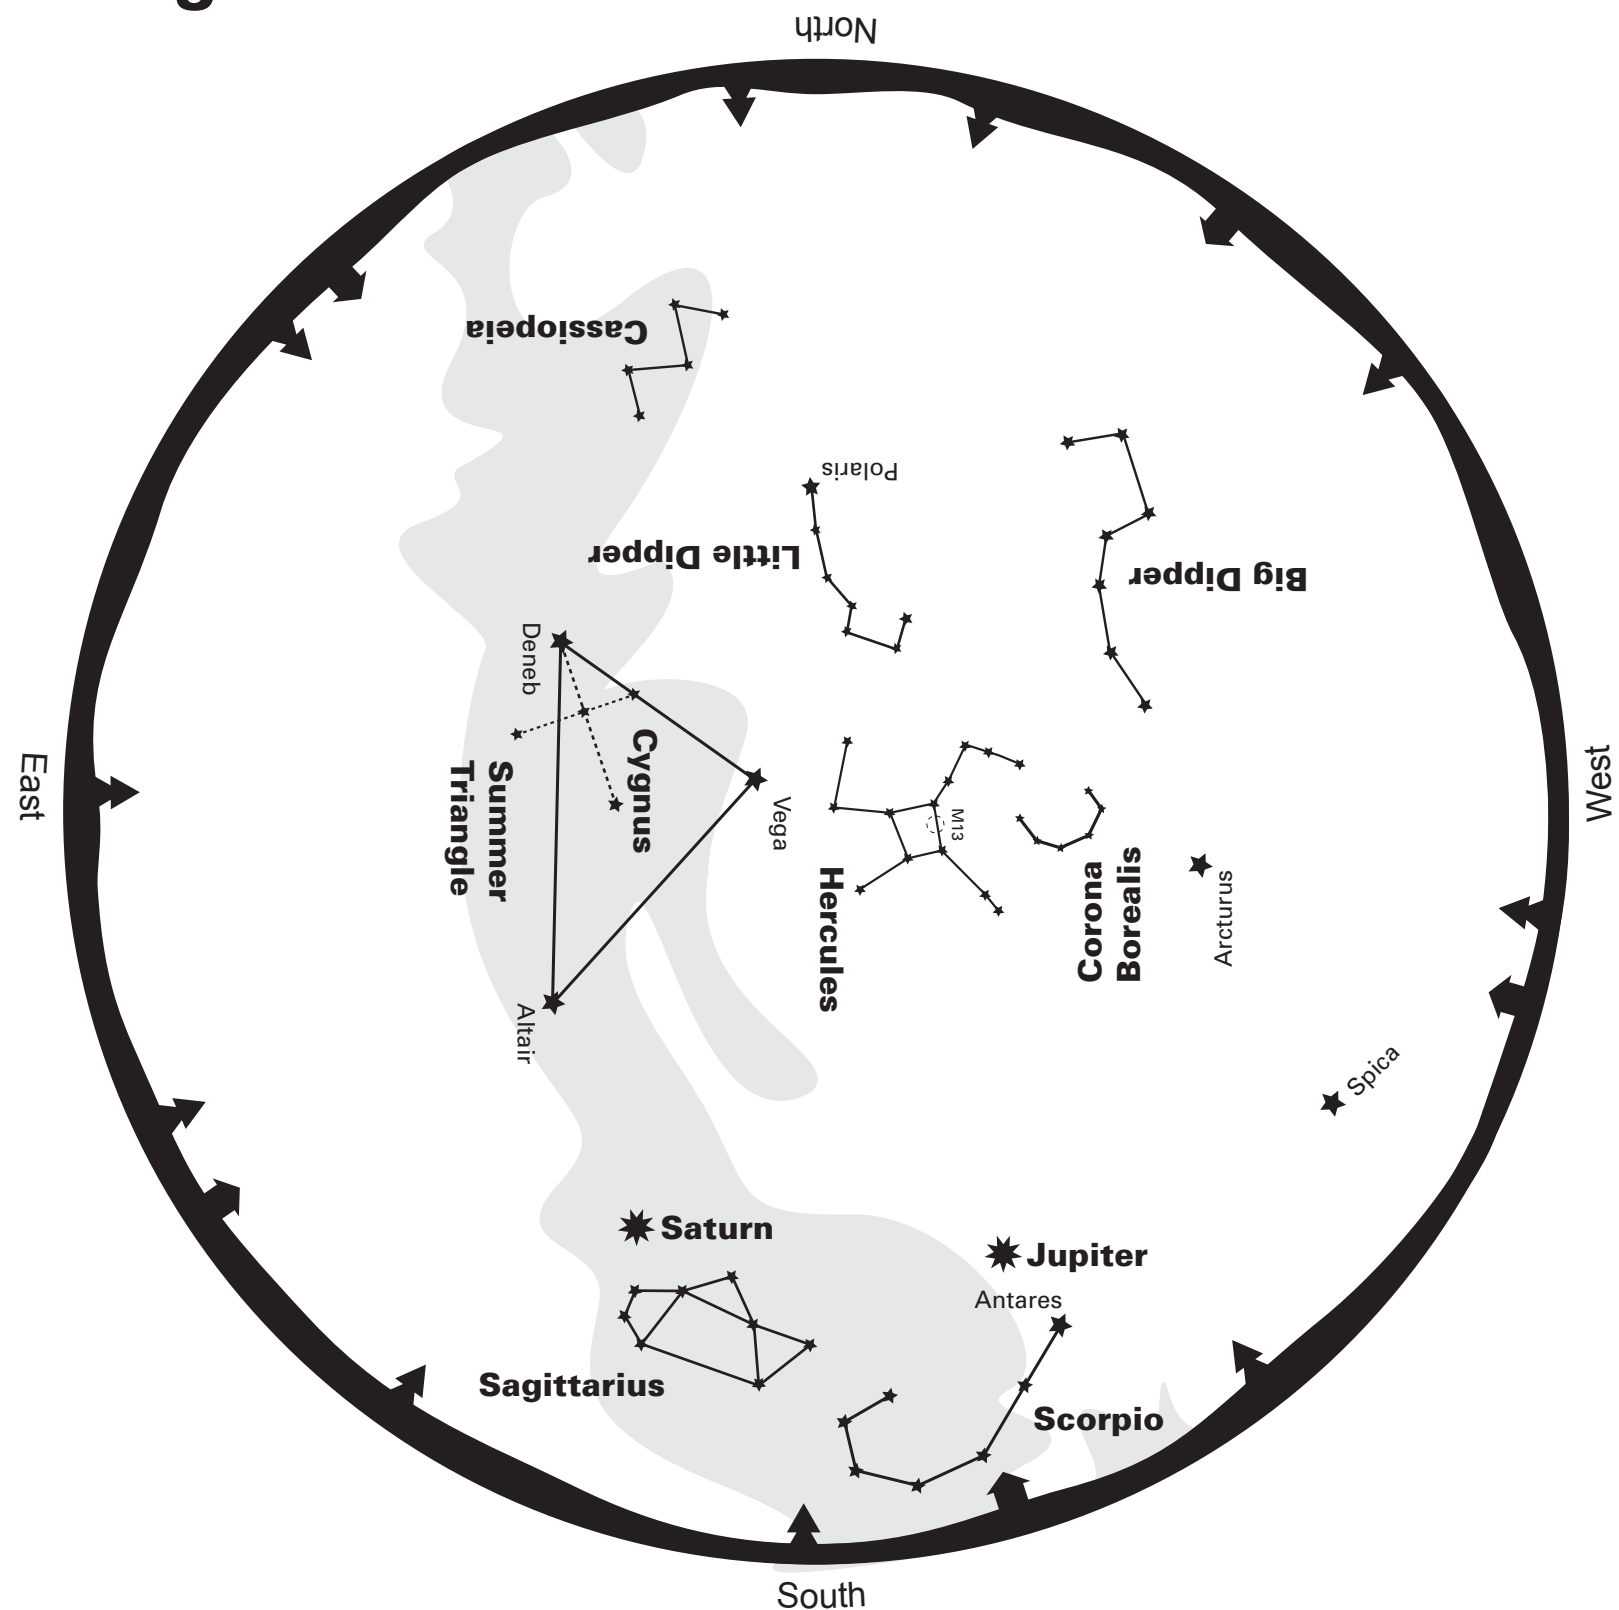

# August 2019

-  Galaxy
-  Nebula
-  Star Cluster
-  Planet

To read this map, turn it so the direction you are facing is on the bottom  
 This map shows the sky for mid-August at 9:45pm