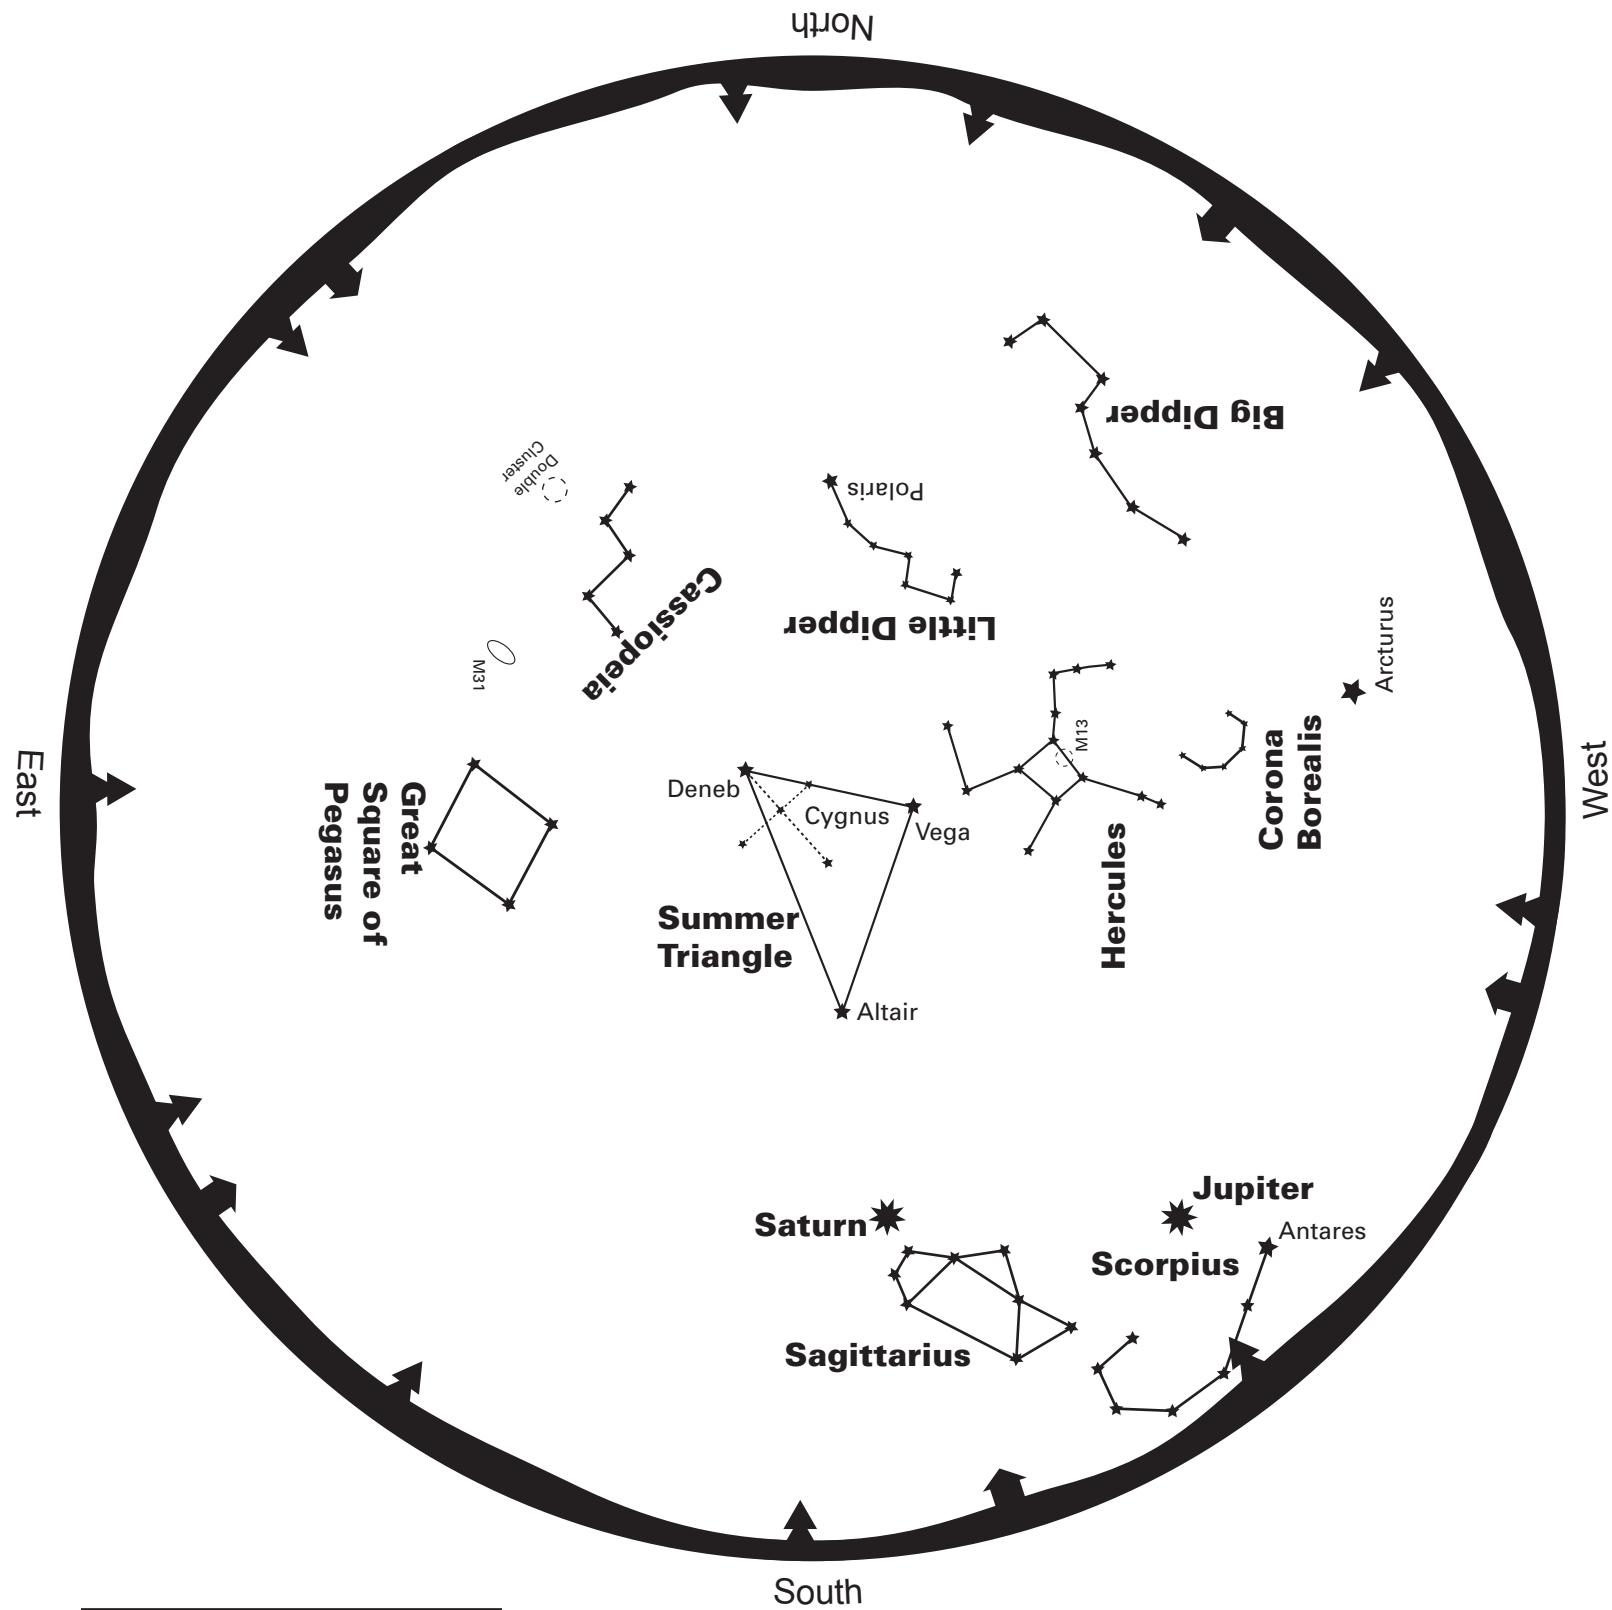

September 2019

-  Galaxy
-  Nebula
-  Star Cluster
-  Planet

To read this map, turn it so the direction you are facing is on the bottom
This map shows the sky for mid-September at 8:30pm