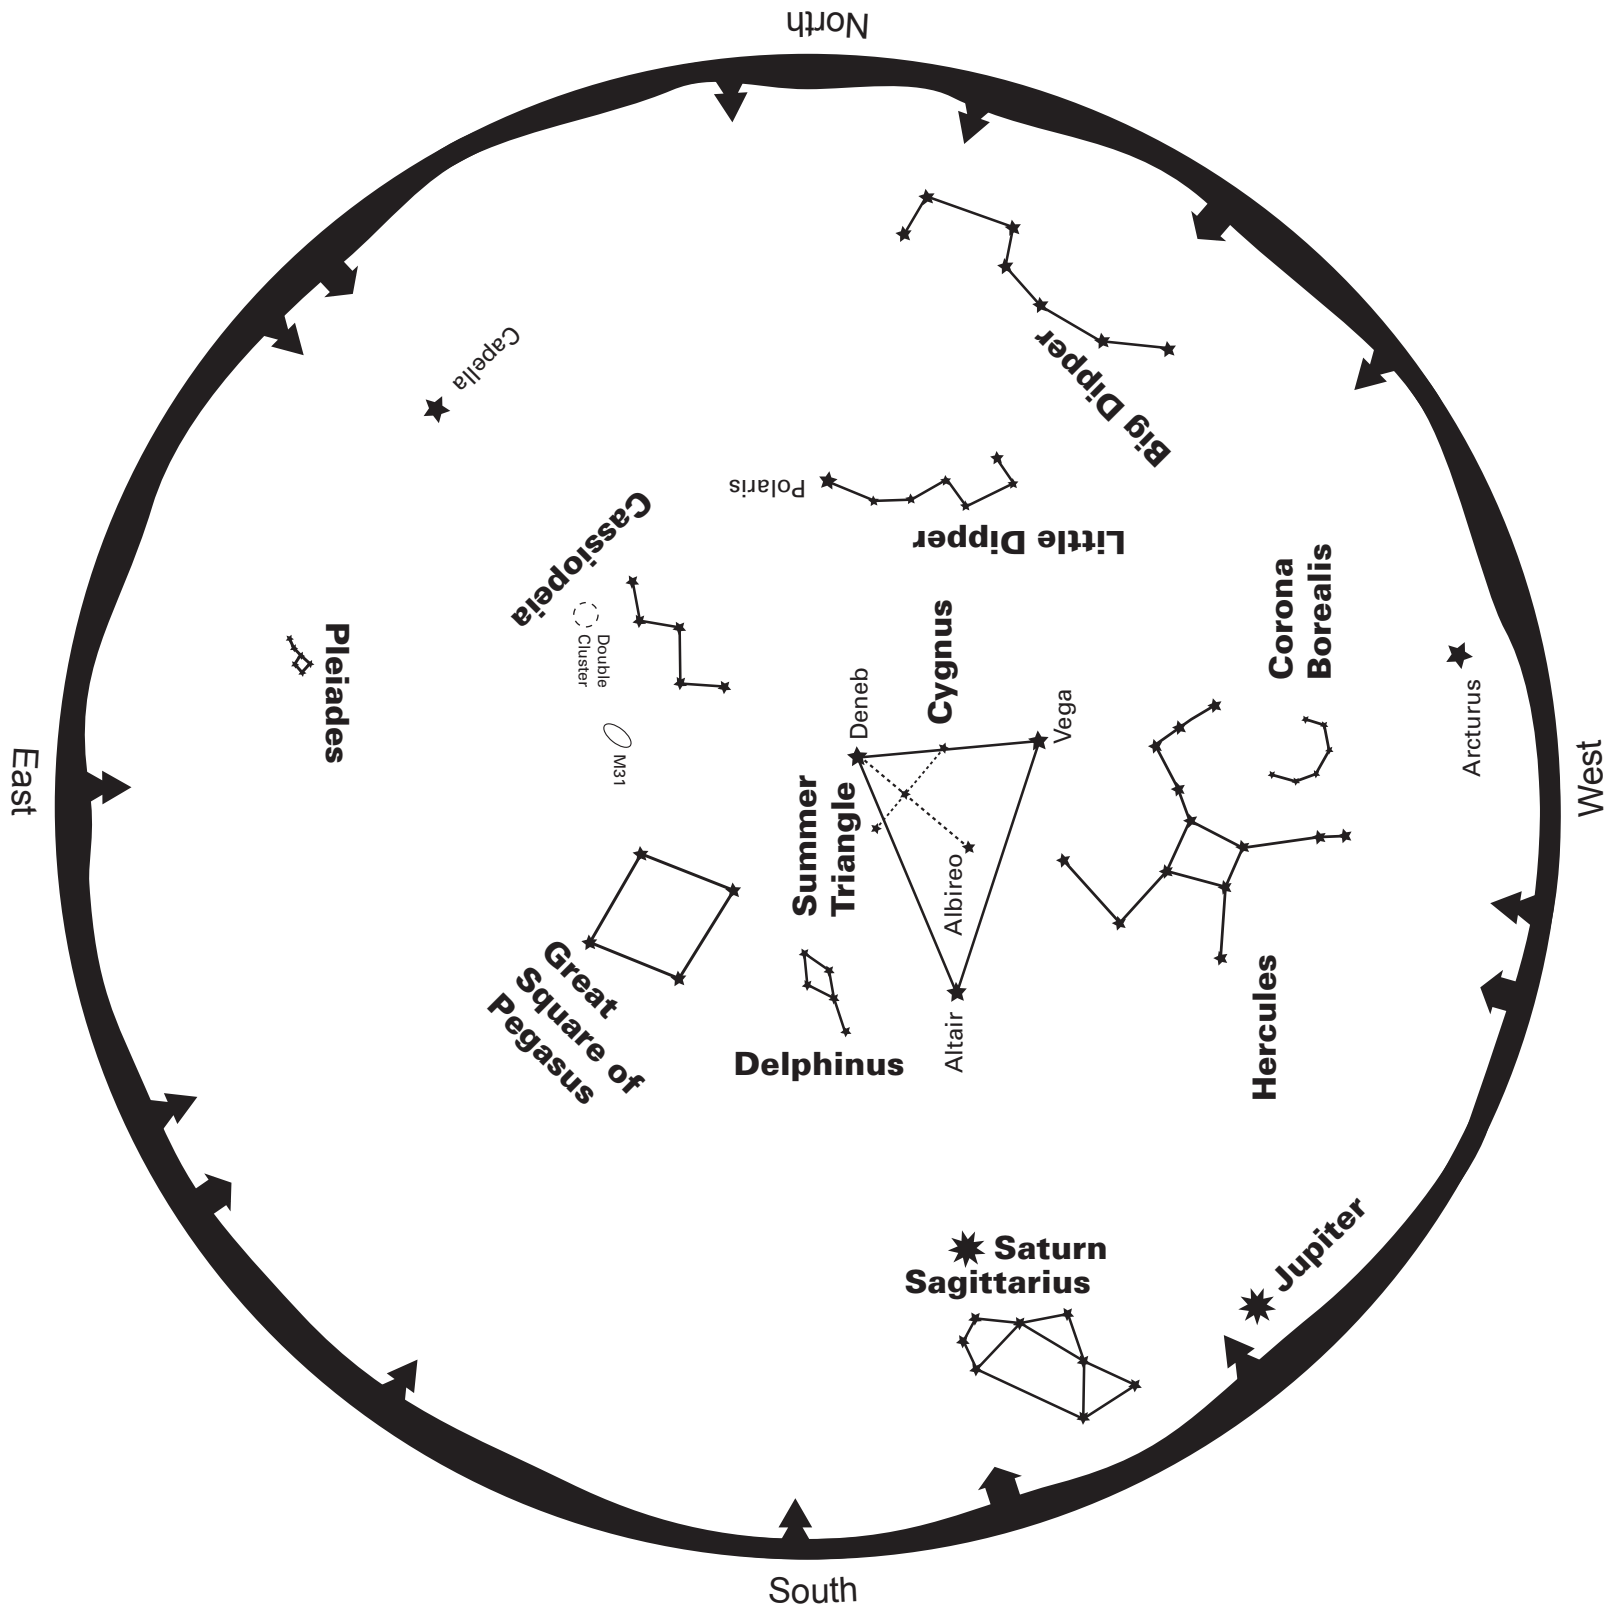

October 2019

-  Galaxy
-  Nebula
-  Star Cluster
-  Planet

To read this map, turn it so the direction you are facing is on the bottom
 This map shows the sky for mid-October at 7:45pm