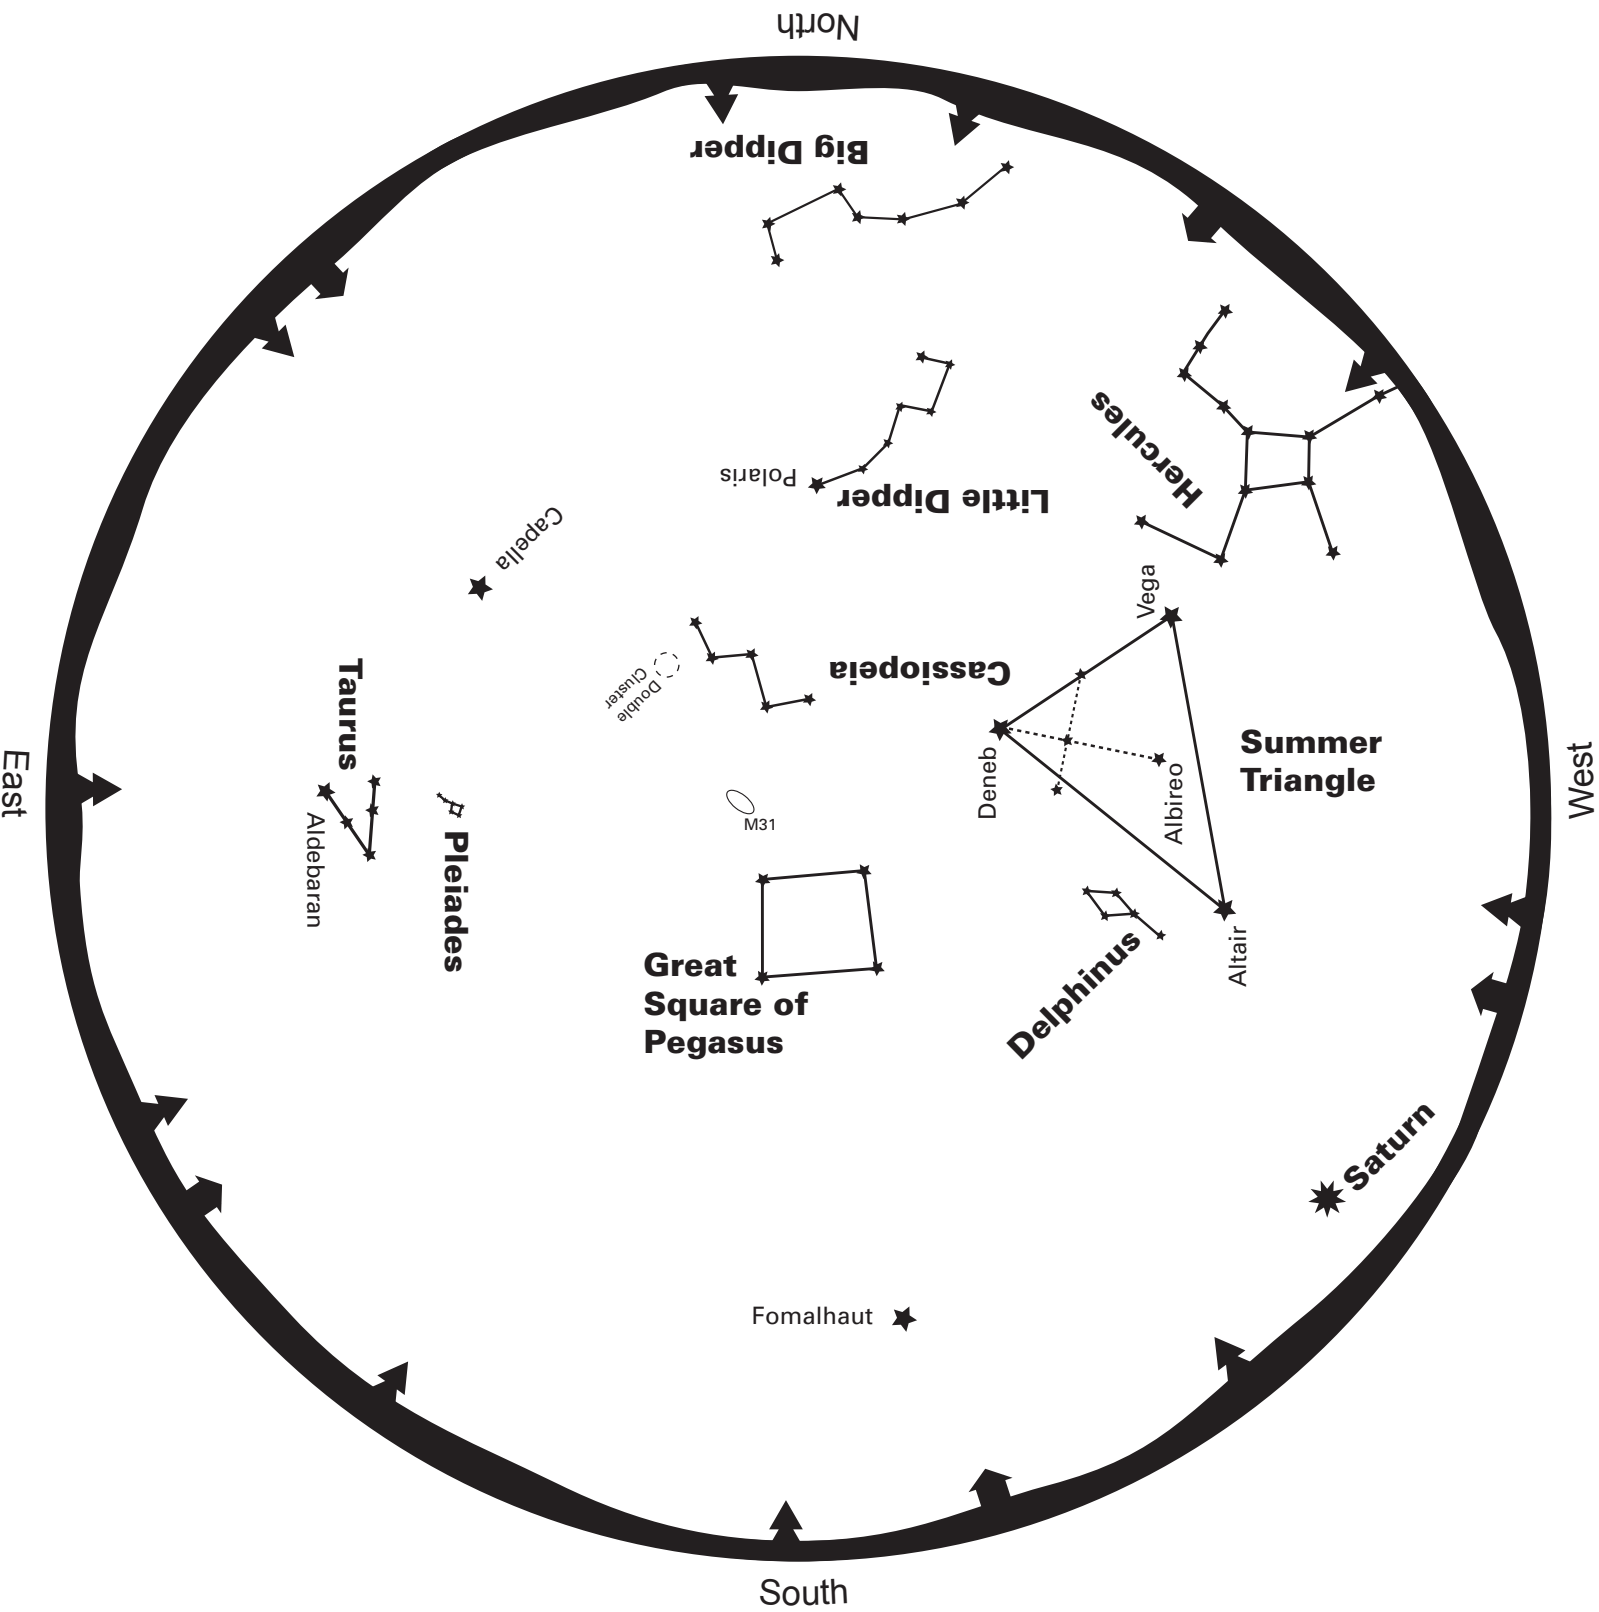

# November 2019

-  Galaxy
-  Nebula
-  Star Cluster
-  Planet

To read this map, turn it so the direction you are facing is on the bottom  
 This map shows the sky for mid-November at 7:30pm