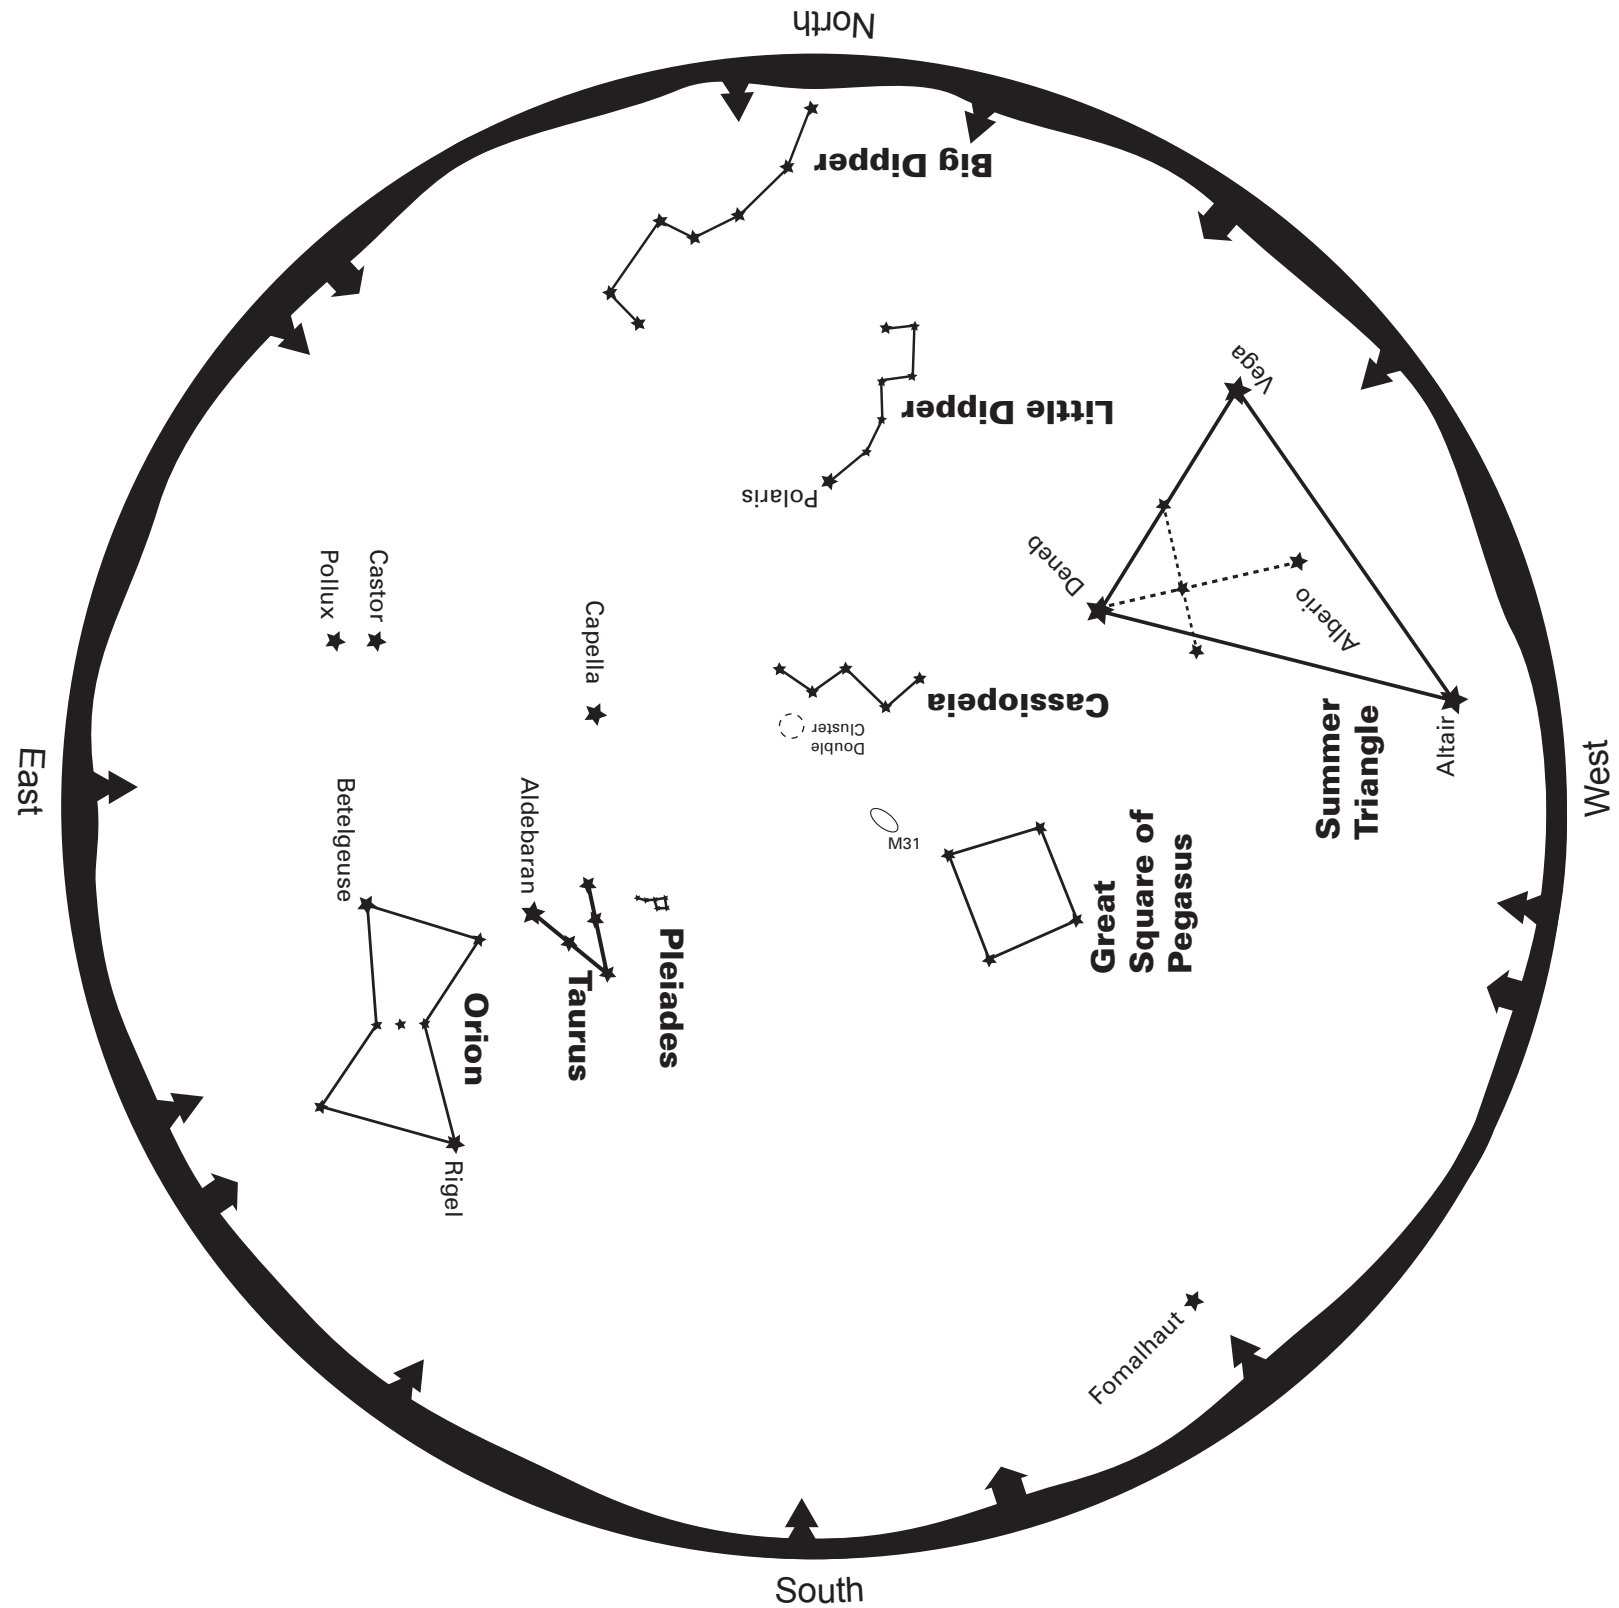

December 2019

-  Galaxy
-  Nebula
-  Star Cluster
-  Planet

To read this map, turn it so the direction you are facing is on the bottom
 This map shows the sky for mid-December at 7:30pm