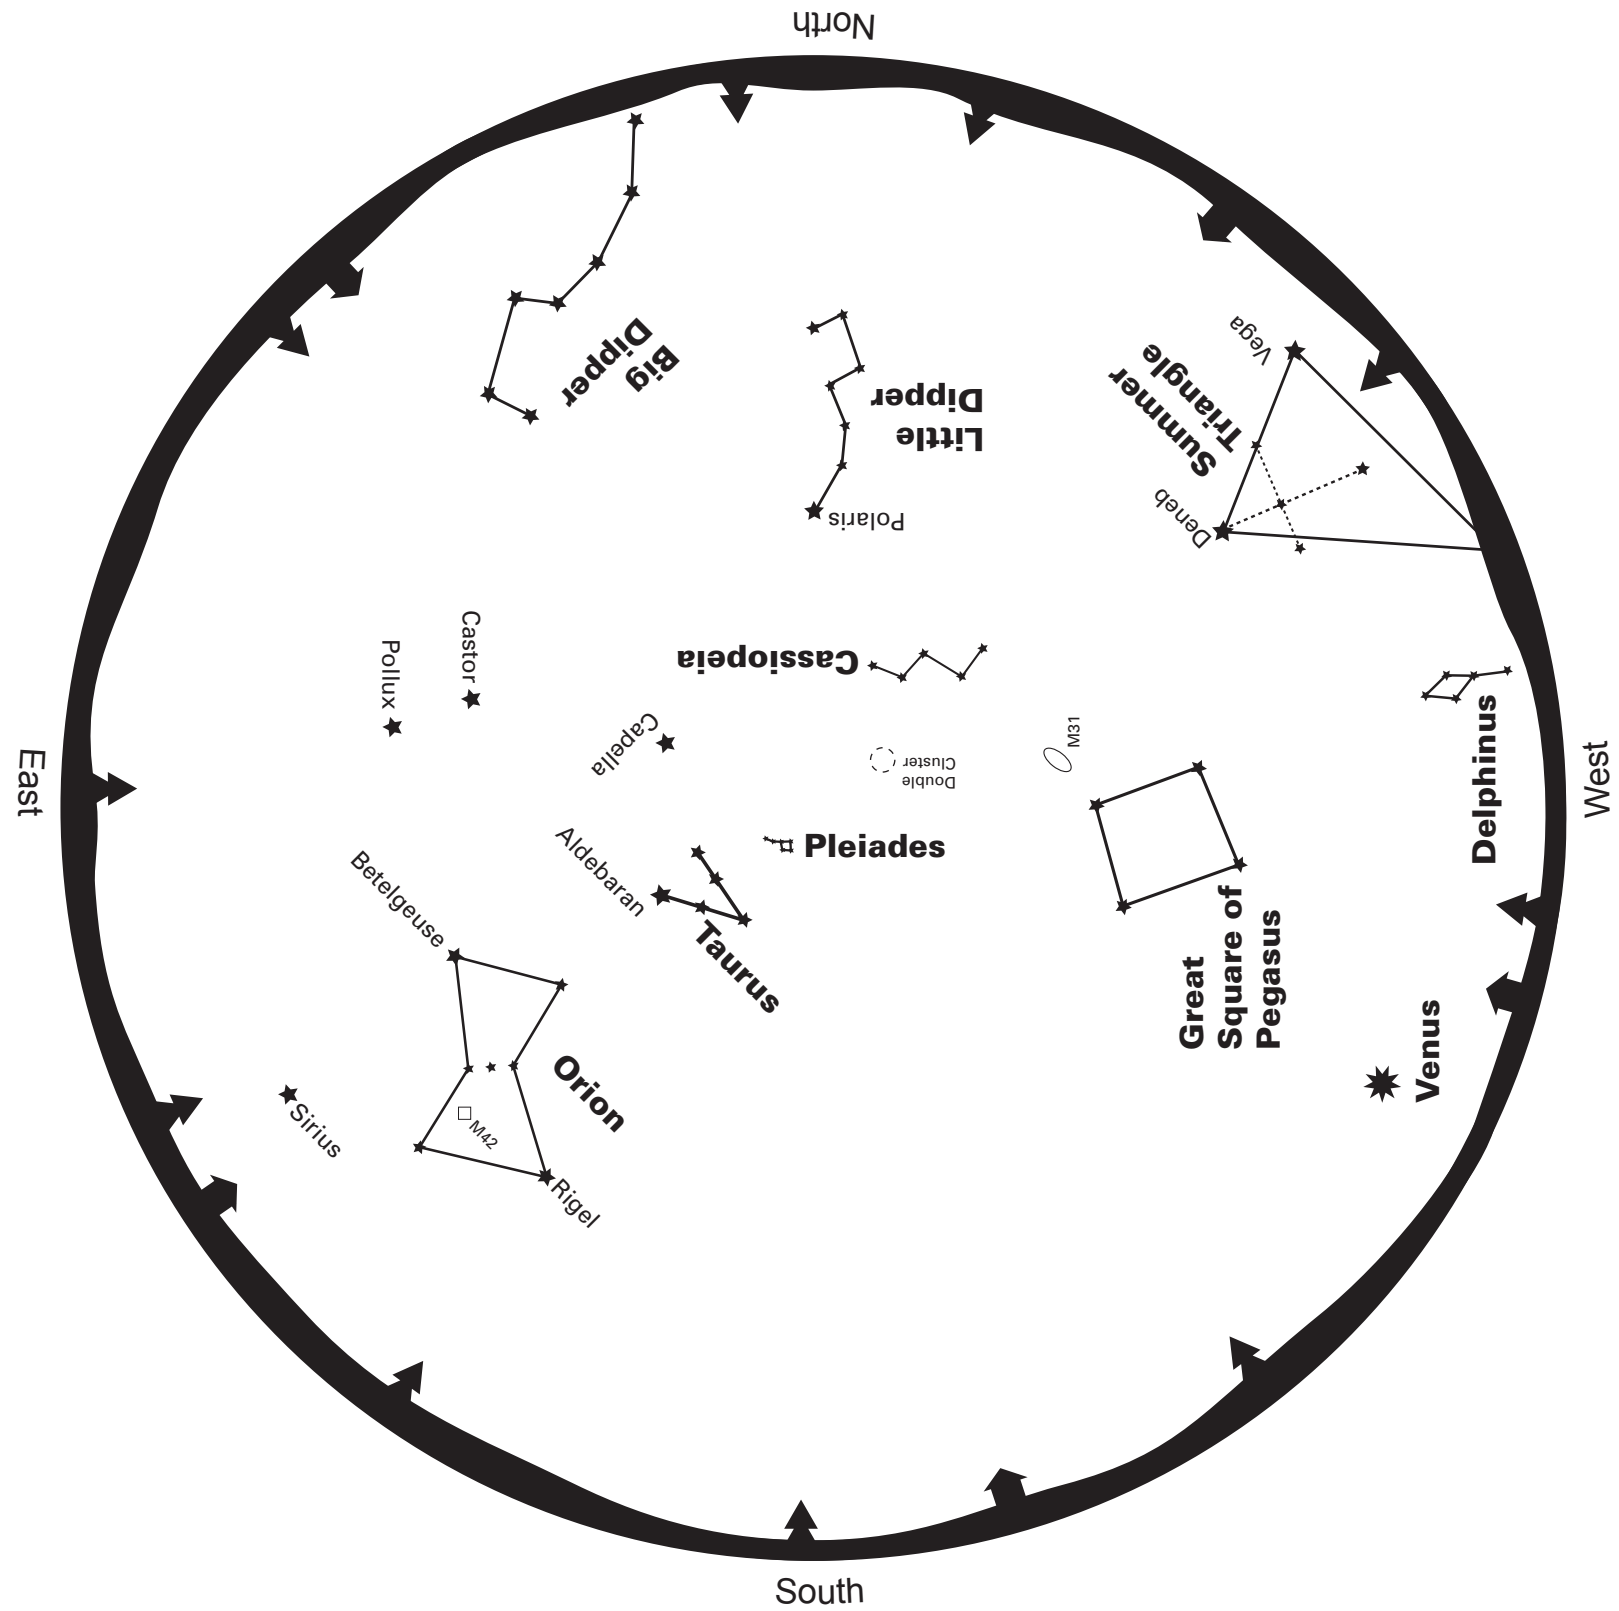

January 2020

-  Galaxy
-  Nebula
-  Star Cluster
-  Planet

This map shows the sky for mid-January at 7pm