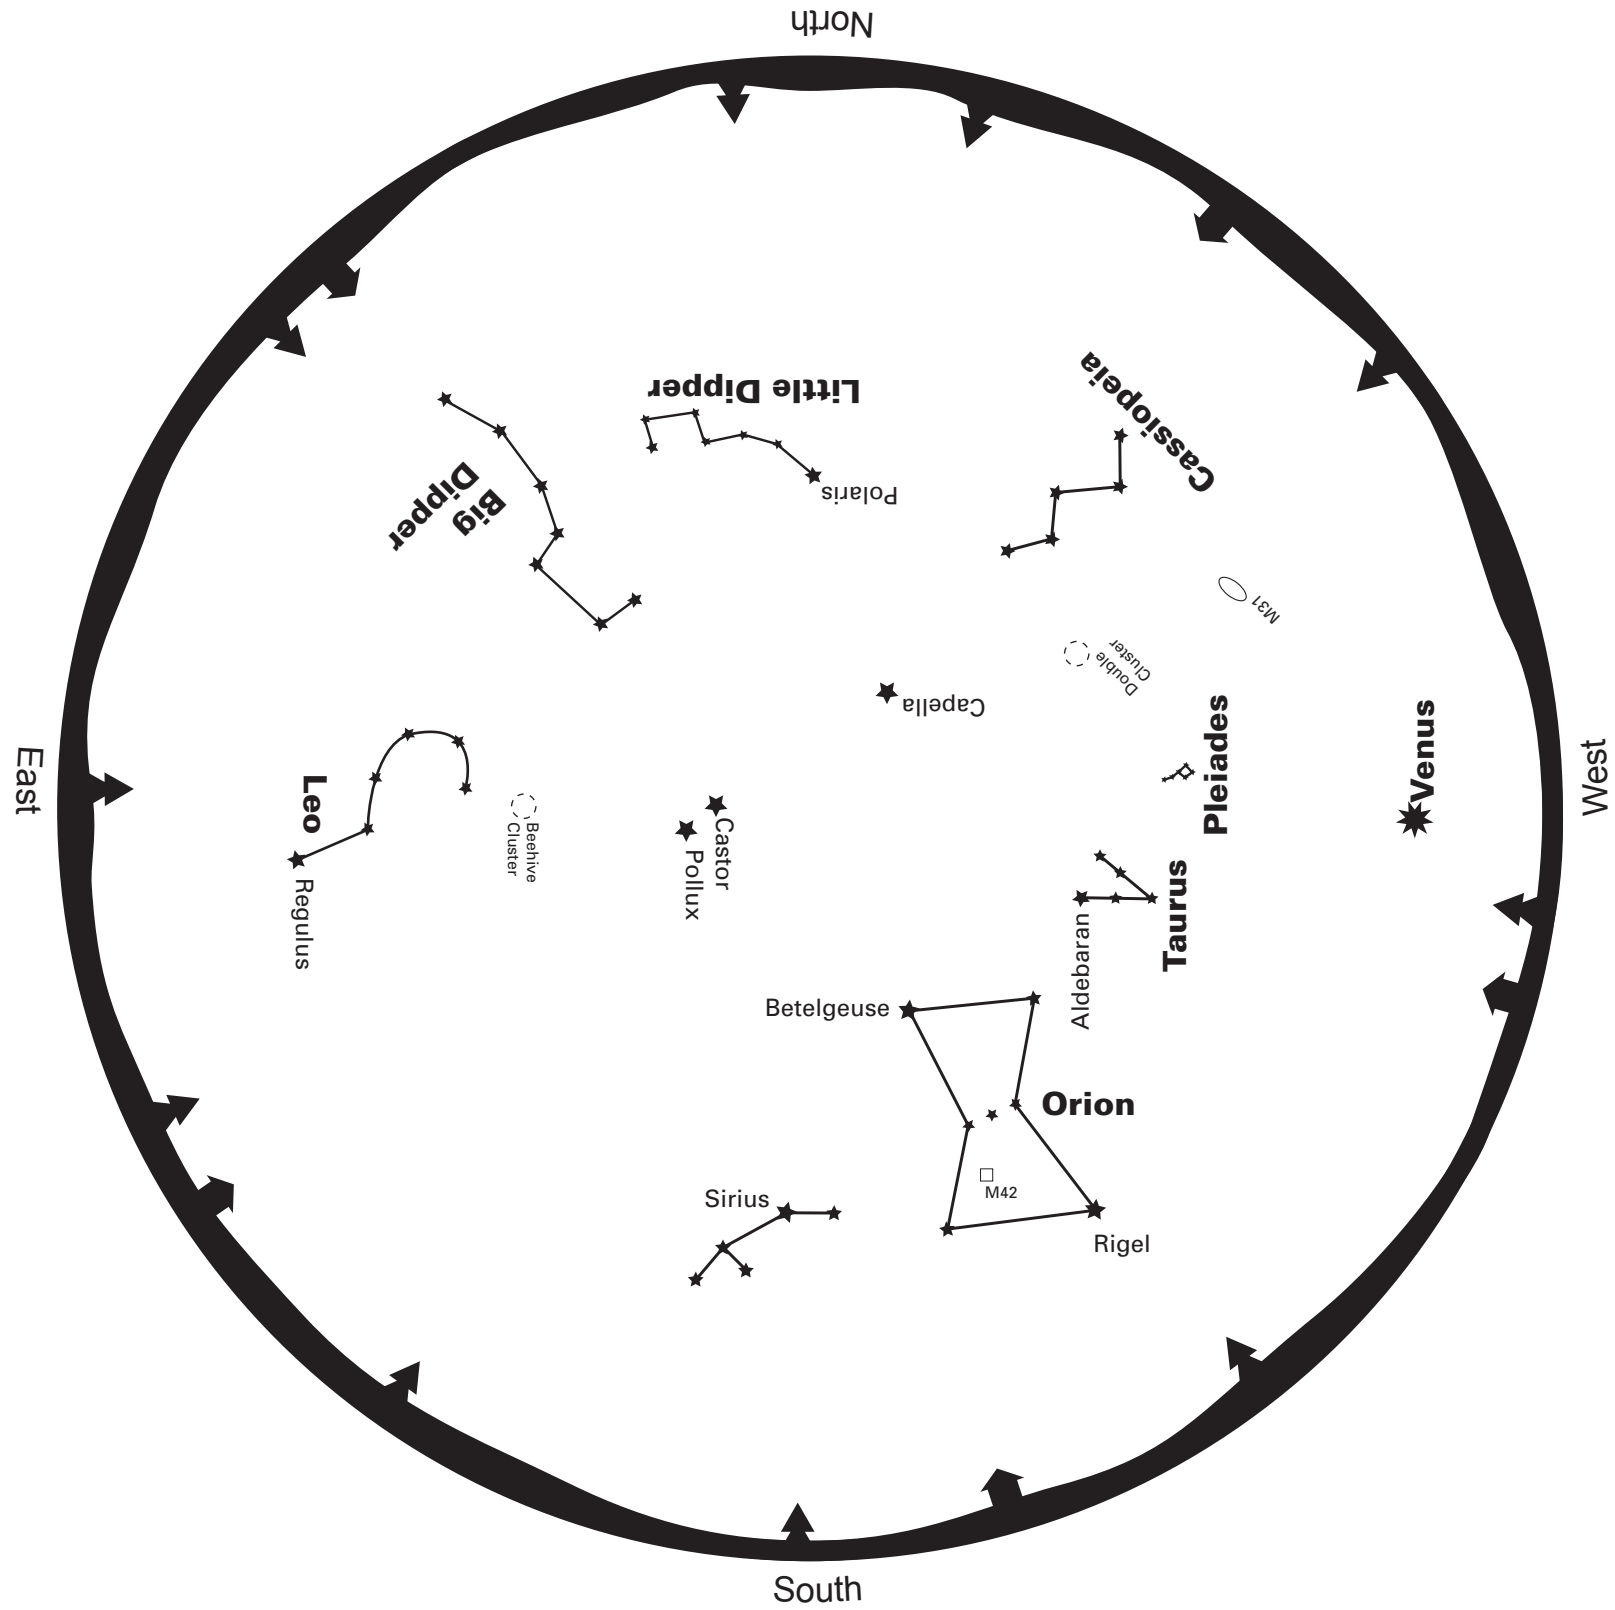

February 2020

-  Galaxy
-  Nebula
-  Star Cluster
-  Planet

To read this map, turn it so the direction you are facing is on the bottom
 This map shows the sky for mid-February at 8pm