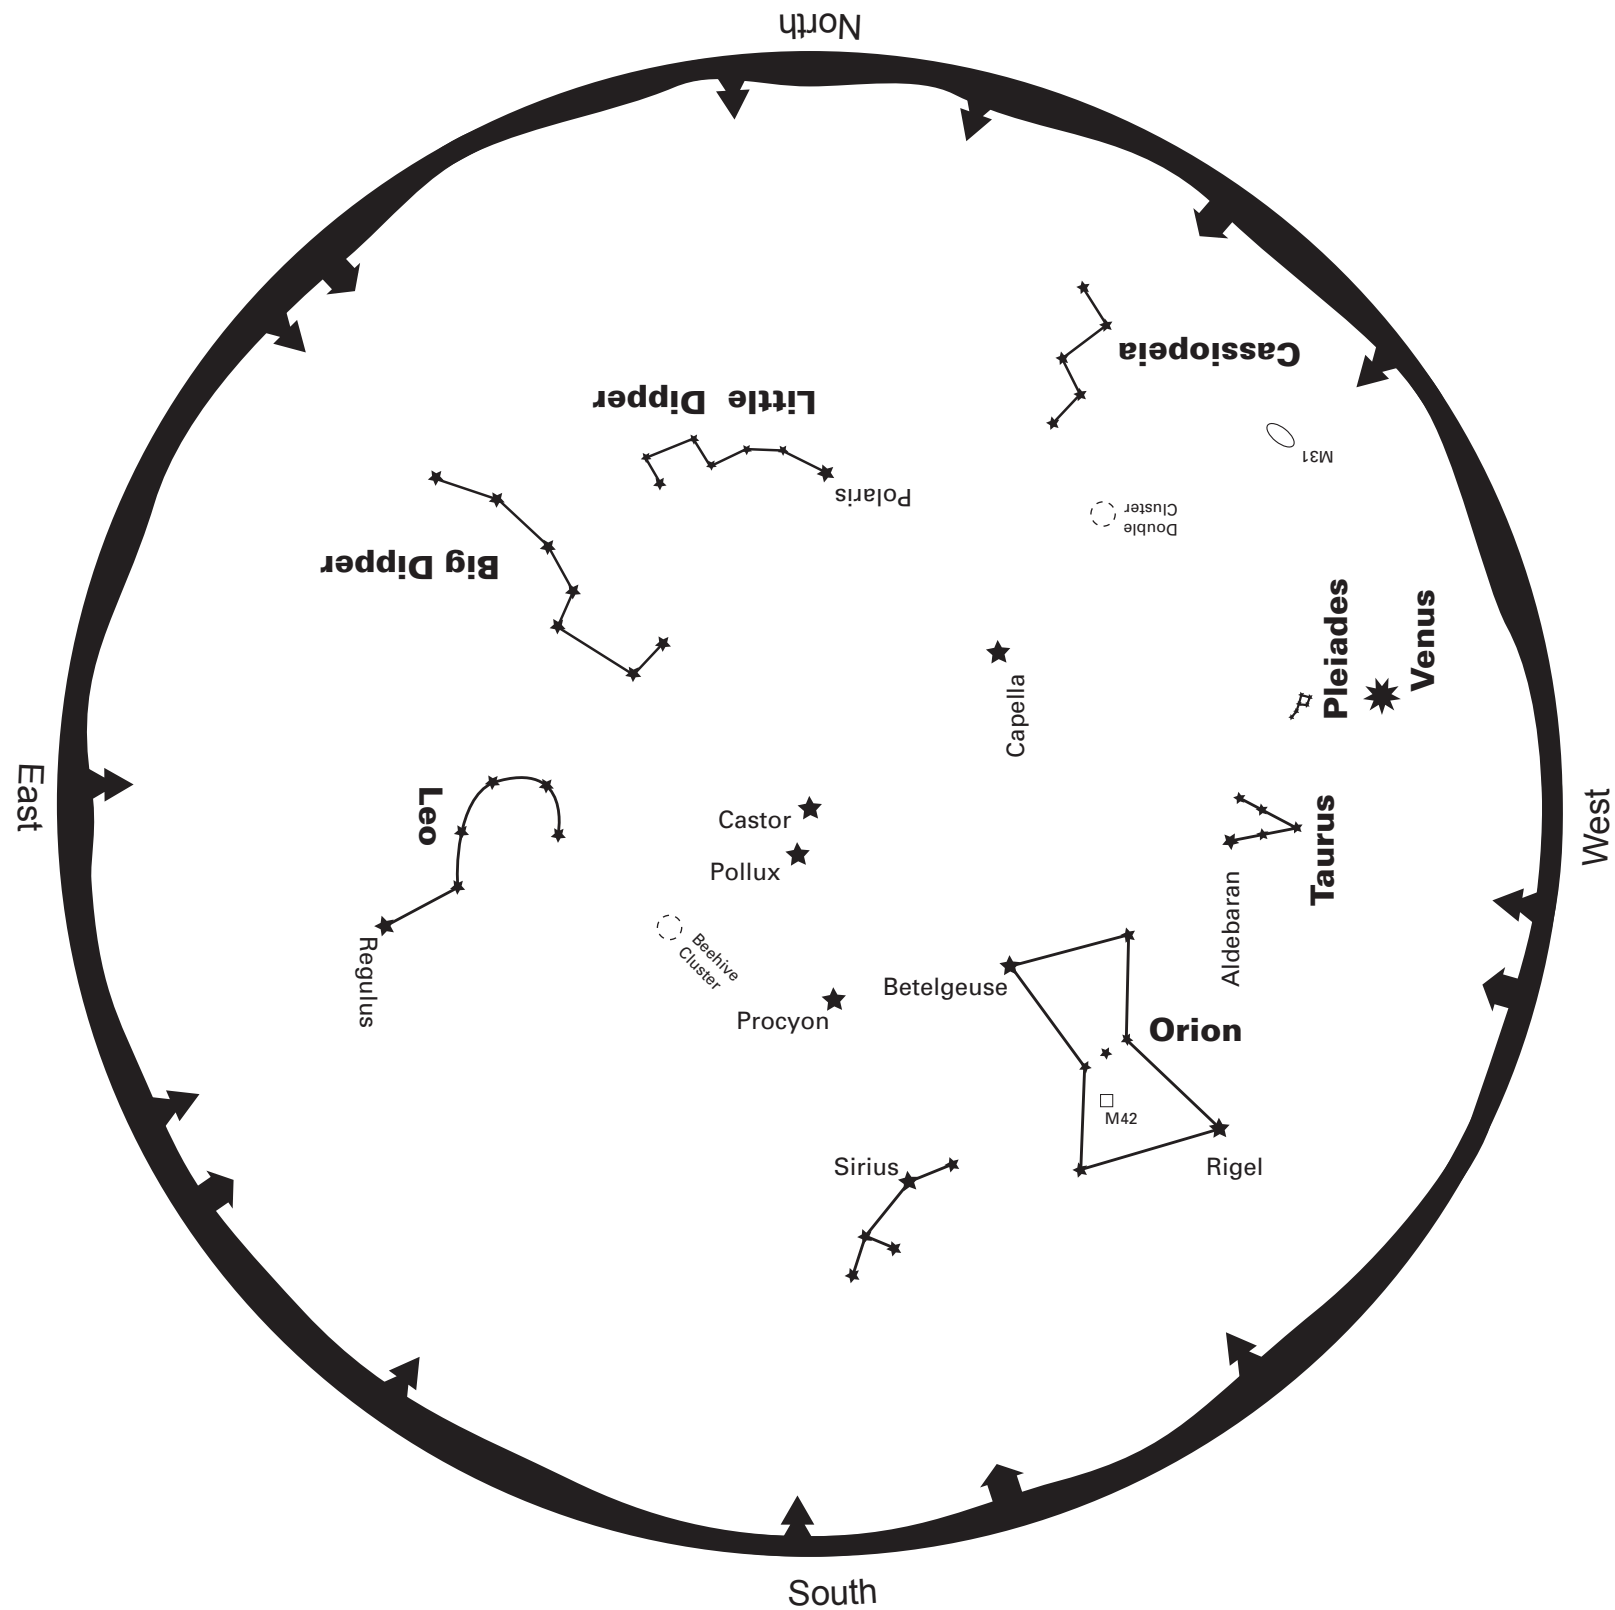

# March 2020

-  Galaxy
-  Nebula
-  Open Star Cluster
-  Planet

To read this map, turn it so the direction you are facing is on the bottom  
 This map shows the sky for mid-March at 8:30pm