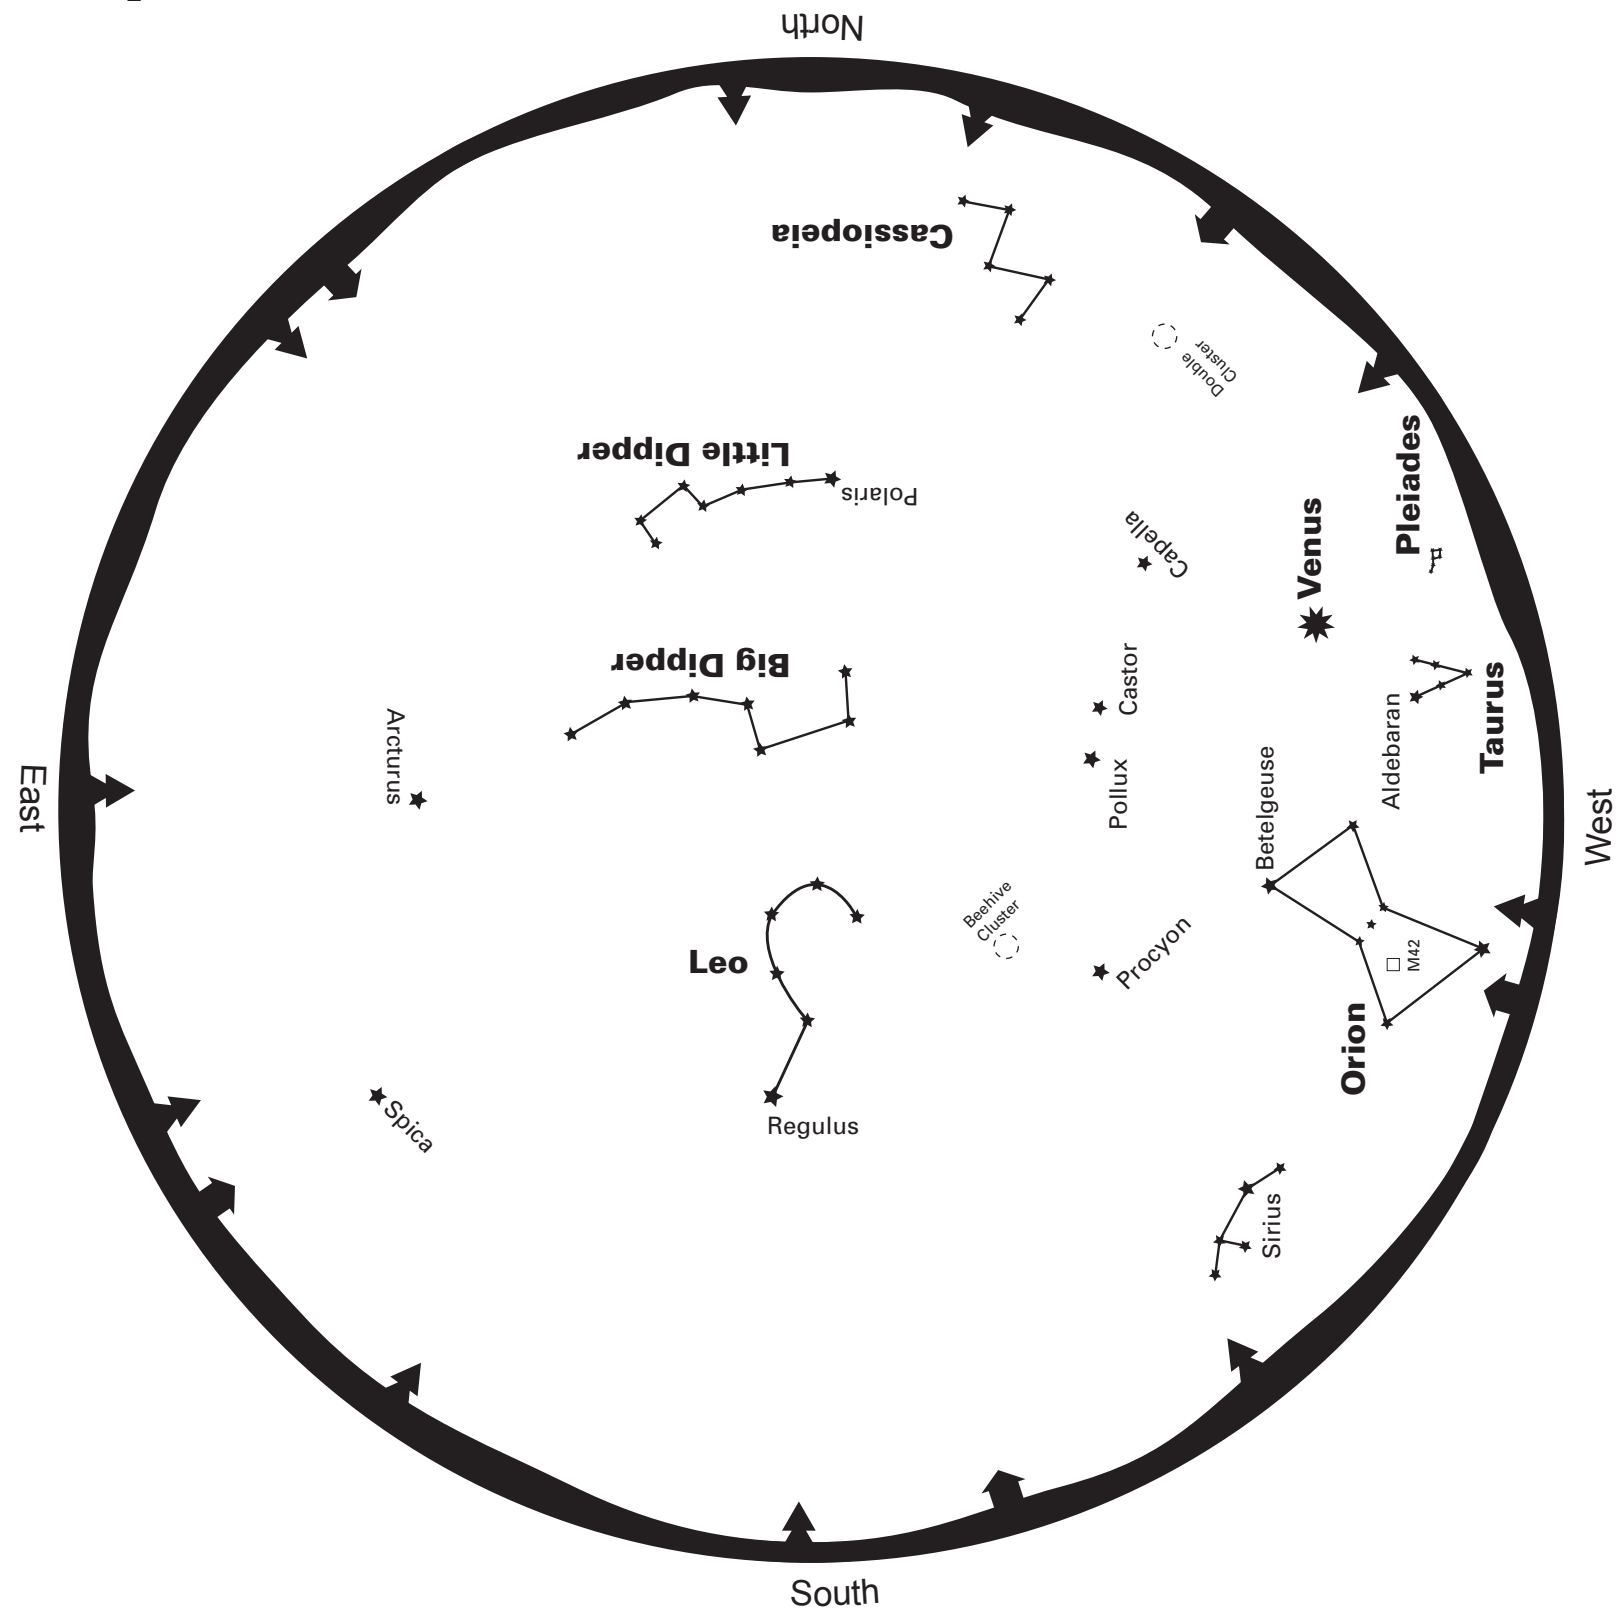

April 2020

-  Galaxy
-  Nebula
-  Open Star Cluster
-  Planet

To read this map, turn it so the direction you are facing is on the bottom
This map shows the sky for mid-April at 9pm