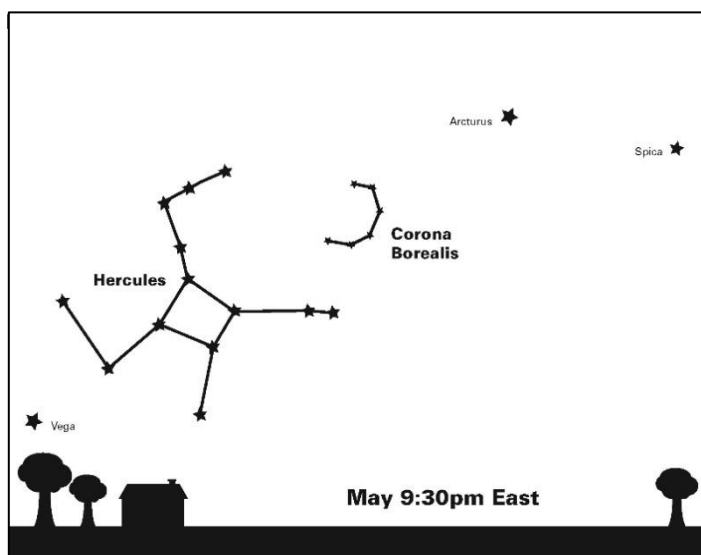

Family Astro Activities

Get Outside In Your Backyard & Check Out The Night Sky!

Follow this checklist of constellations & patterns that you can see in the night sky & check them off when you find them!!
 Journey over to StarryTrails.com & get everything you need to navigate the night sky!

Check off the Star next to the star or constellation

- ☆ Pollux
- ☆ Venus
- ☆ Capella
- ☆ Castor

- ☆ Big Dipper
- ☆ Polaris
- ☆ Little Dipper

- ☆ Corona Borealis
- ☆ Hercules
- ☆ Spica
- ☆ Arcturus

- ☆ Leo
- ☆ Regulus
- ☆ Big Dipper