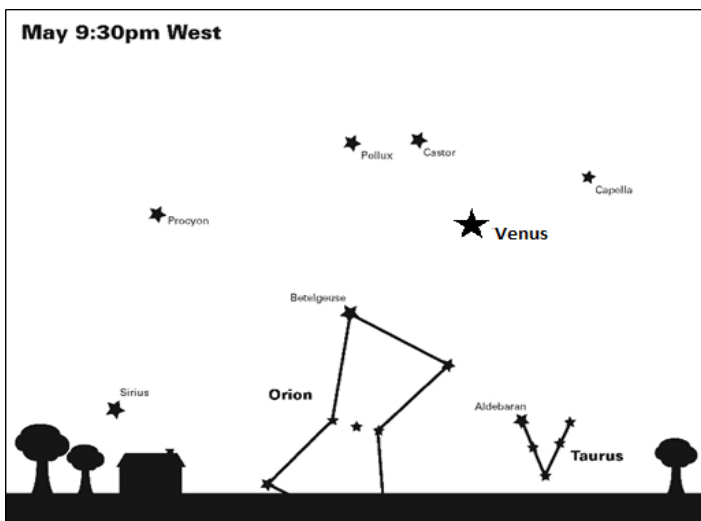

Family Astro Activities

Get Outside In Your Backyard & Check Out The Night Sky!

Follow this checklist of constellations & patterns that you can see in the night sky & check them off when you find them!!
 Journey over to StarryTrails.com & get everything you need to navigate the night sky!

Check off the Star next to the star or constellation

- ☆ Pollux
- ☆ Venus
- ☆ Capella
- ☆ Castor

- ☆ Big Dipper
- ☆ Polaris
- ☆ Little Dipper

- ☆ Corona Borealis
- ☆ Hercules
- ☆ Spica
- ☆ Arcturus

- ☆ Leo
- ☆ Regulus
- ☆ Big Dipper