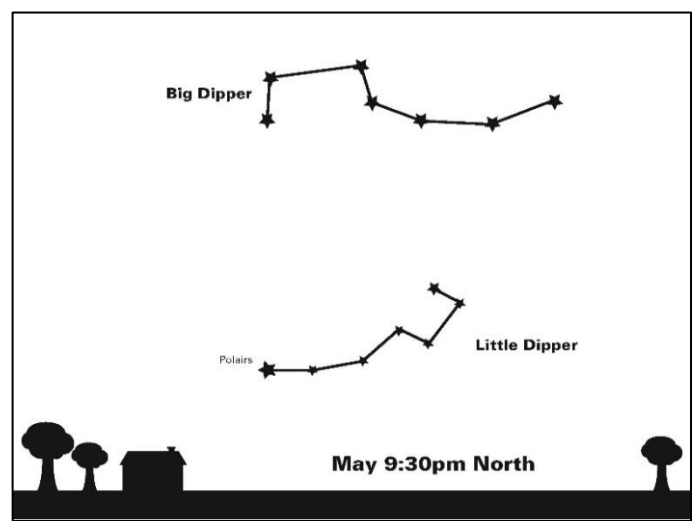

Family Astro Activities

Get Outside In Your Backyard & Check Out The Night Sky!

Follow this checklist of constellations & patterns that you can see in the night sky & check them off when you find them!!
 Journey over to StarryTrails.com & get everything you need to navigate the night sky!

Check off the Star next to the star or constellation

- ☆ Pollux
- ☆ Venus
- ☆ Capella
- ☆ Castor

- ☆ Big Dipper
- ☆ Polaris
- ☆ Little Dipper

- ☆ Corona Borealis
- ☆ Hercules
- ☆ Spica
- ☆ Arcturus

- ☆ Leo
- ☆ Regulus
- ☆ Big Dipper