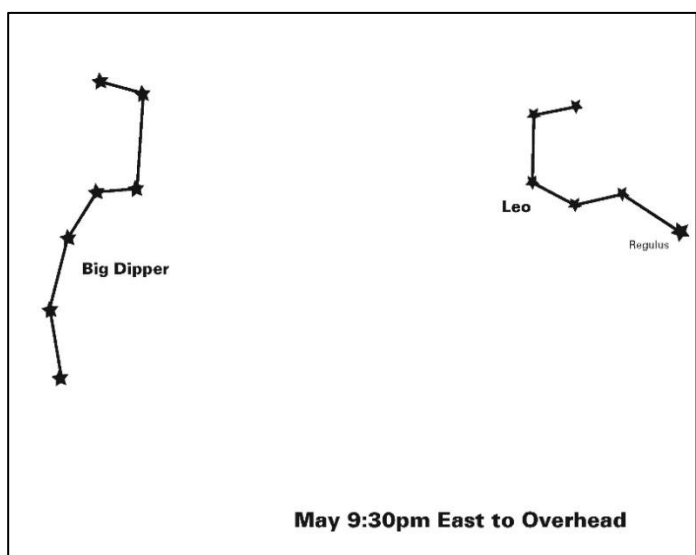

Family Astro Activities

Get Outside In Your Backyard & Check Out The Night Sky!

Follow this checklist of constellations & patterns that you can see in the night sky & check them off when you find them!!
 Journey over to StarryTrails.com & get everything you need to navigate the night sky!

Check off the Star next to the star or constellation

- ☆ Pollux
- ☆ Venus
- ☆ Capella
- ☆ Castor

- ☆ Big Dipper
- ☆ Polaris
- ☆ Little Dipper

- ☆ Corona Borealis
- ☆ Hercules
- ☆ Spica
- ☆ Arcturus

- ☆ Leo
- ☆ Regulus
- ☆ Big Dipper