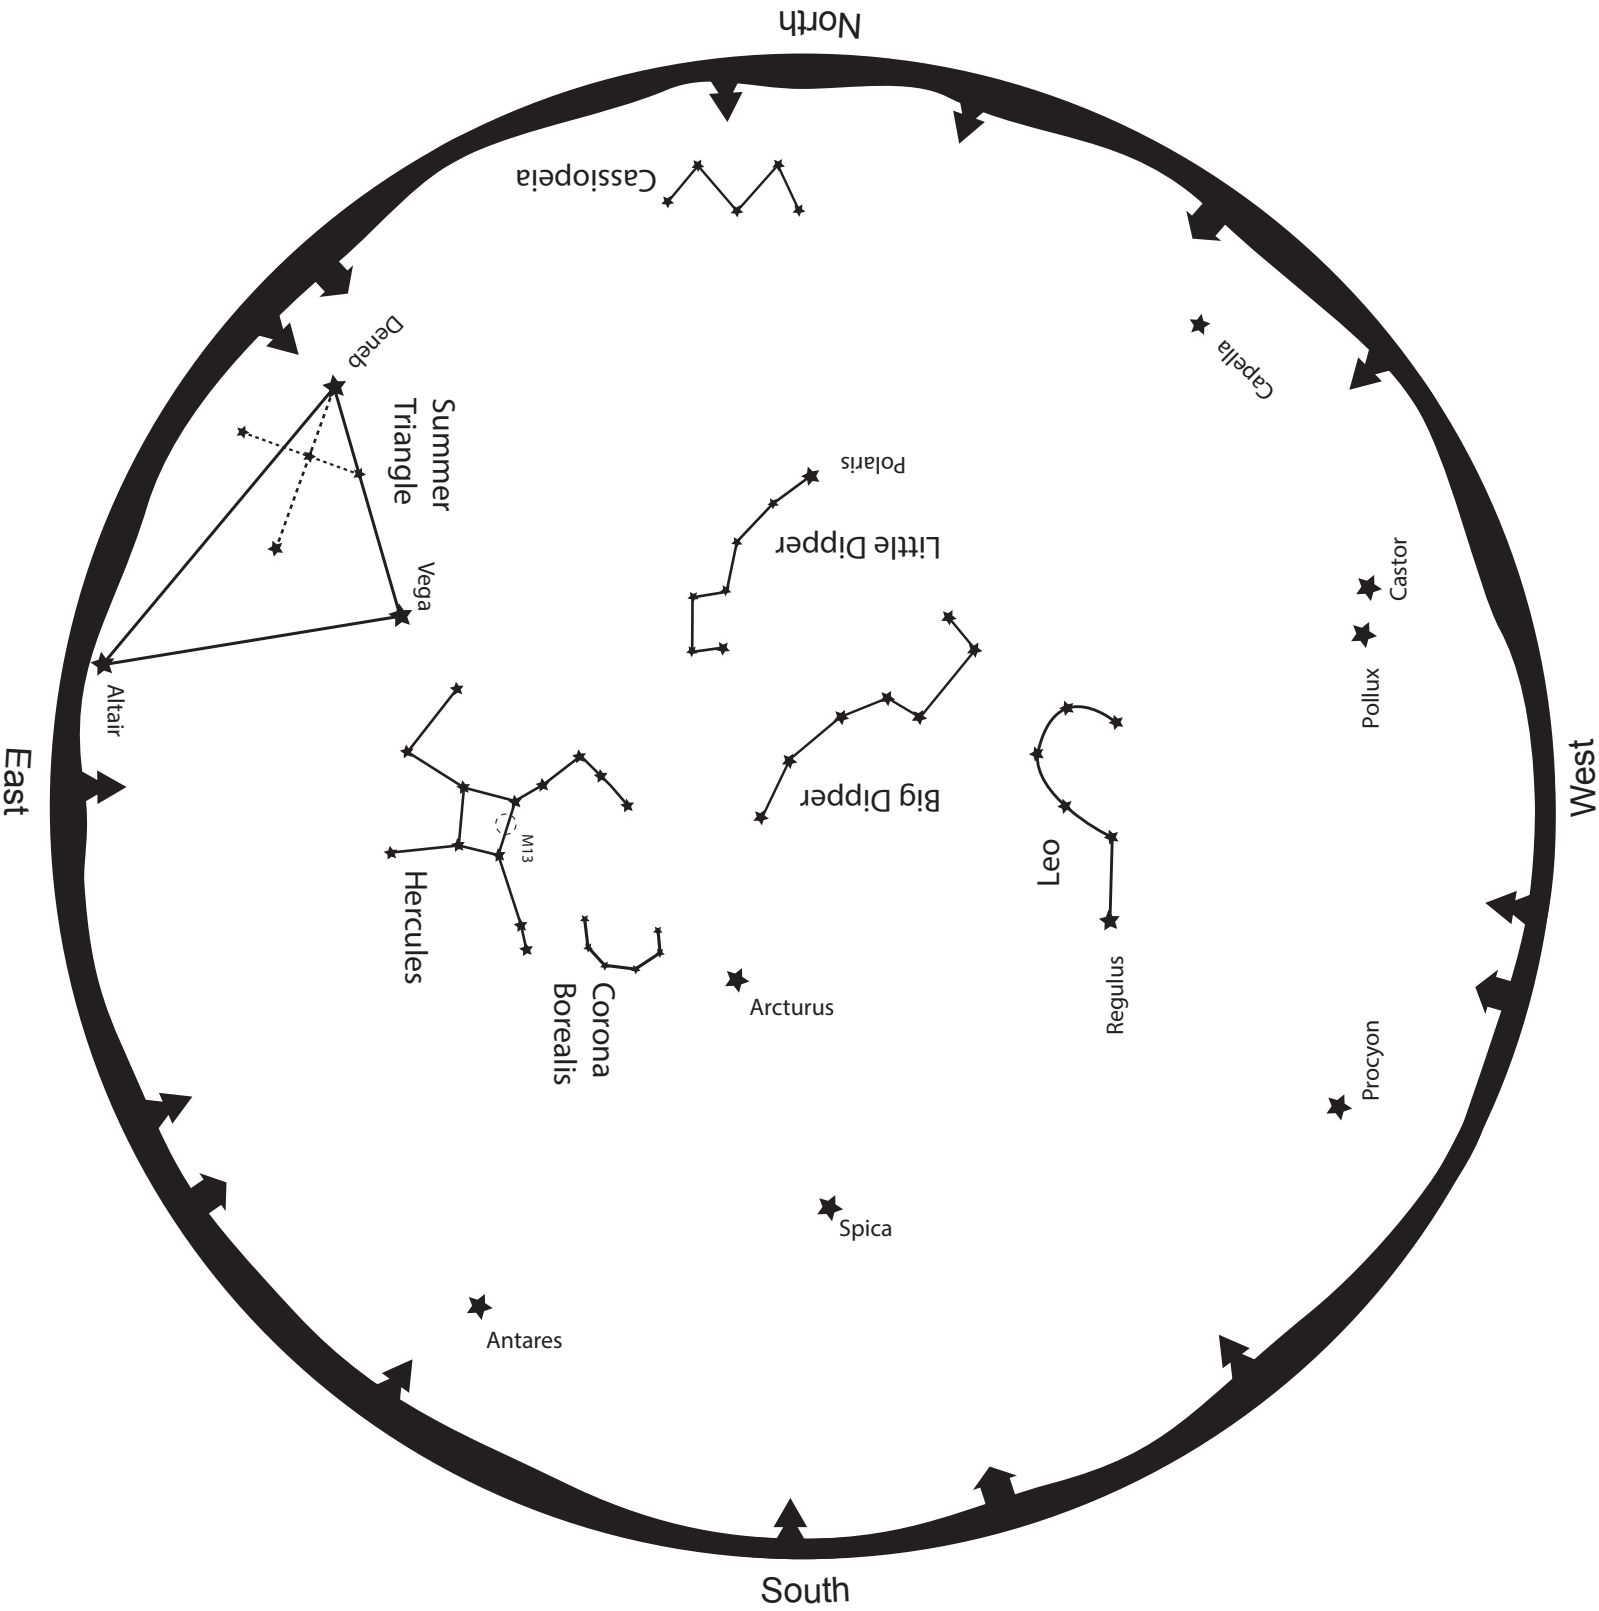

# June 2020

	Galaxy
	Nebula
	Star Cluster
	Planet

To read this map, turn it so the direction you are facing is on the bottom  
 This map shows the sky for mid-June at 10pm  
 © StarryTrails.com