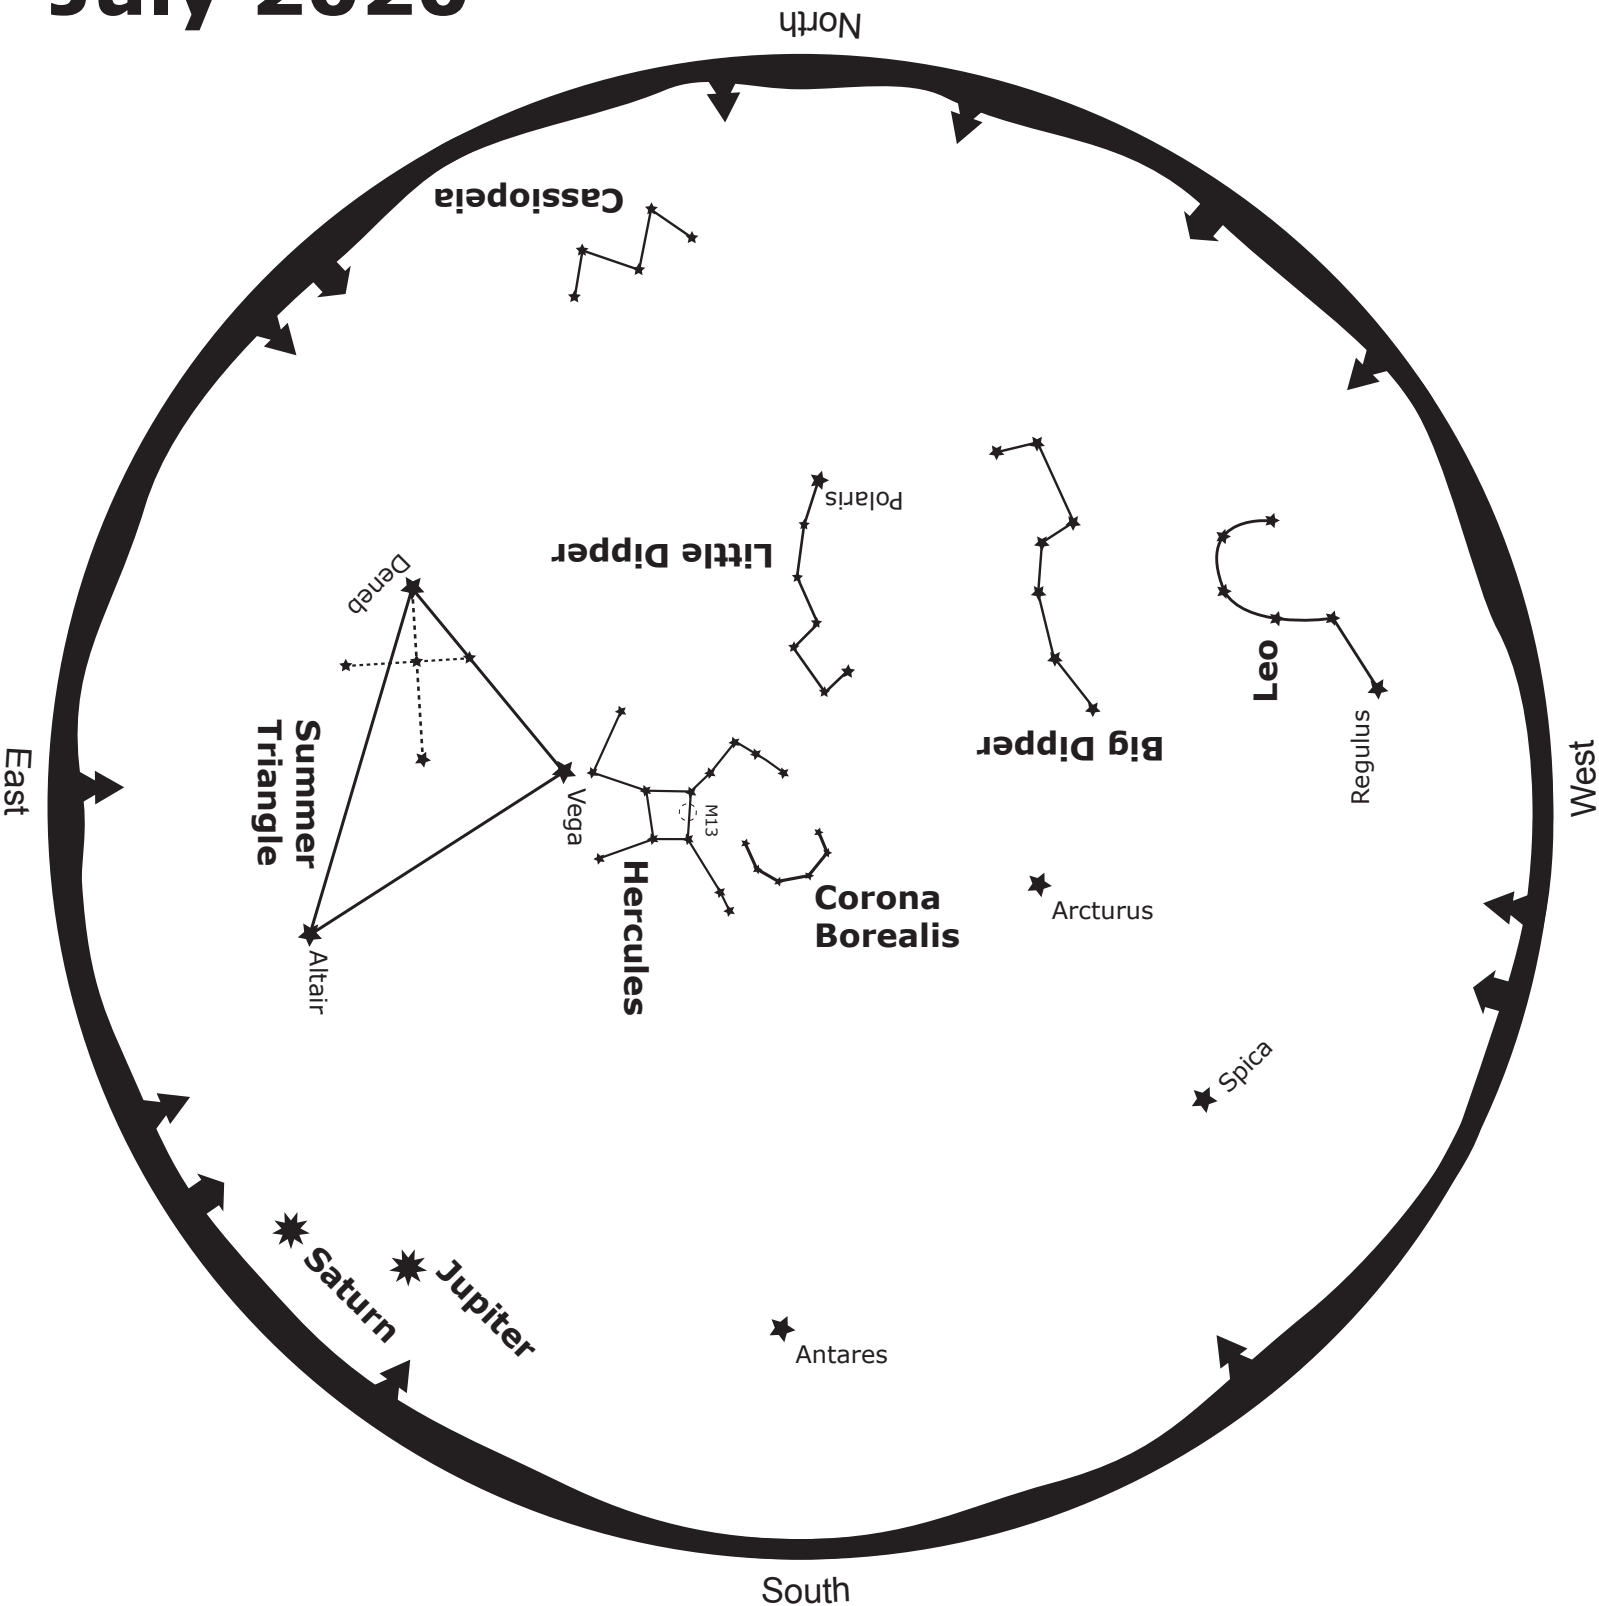

July 2020

	Galaxy
	Nebula
	Star Cluster
	Planet

To read this map, turn it so the direction you are facing is on the bottom
This map shows the sky for mid-July at 10pm
© StarryTrails.com