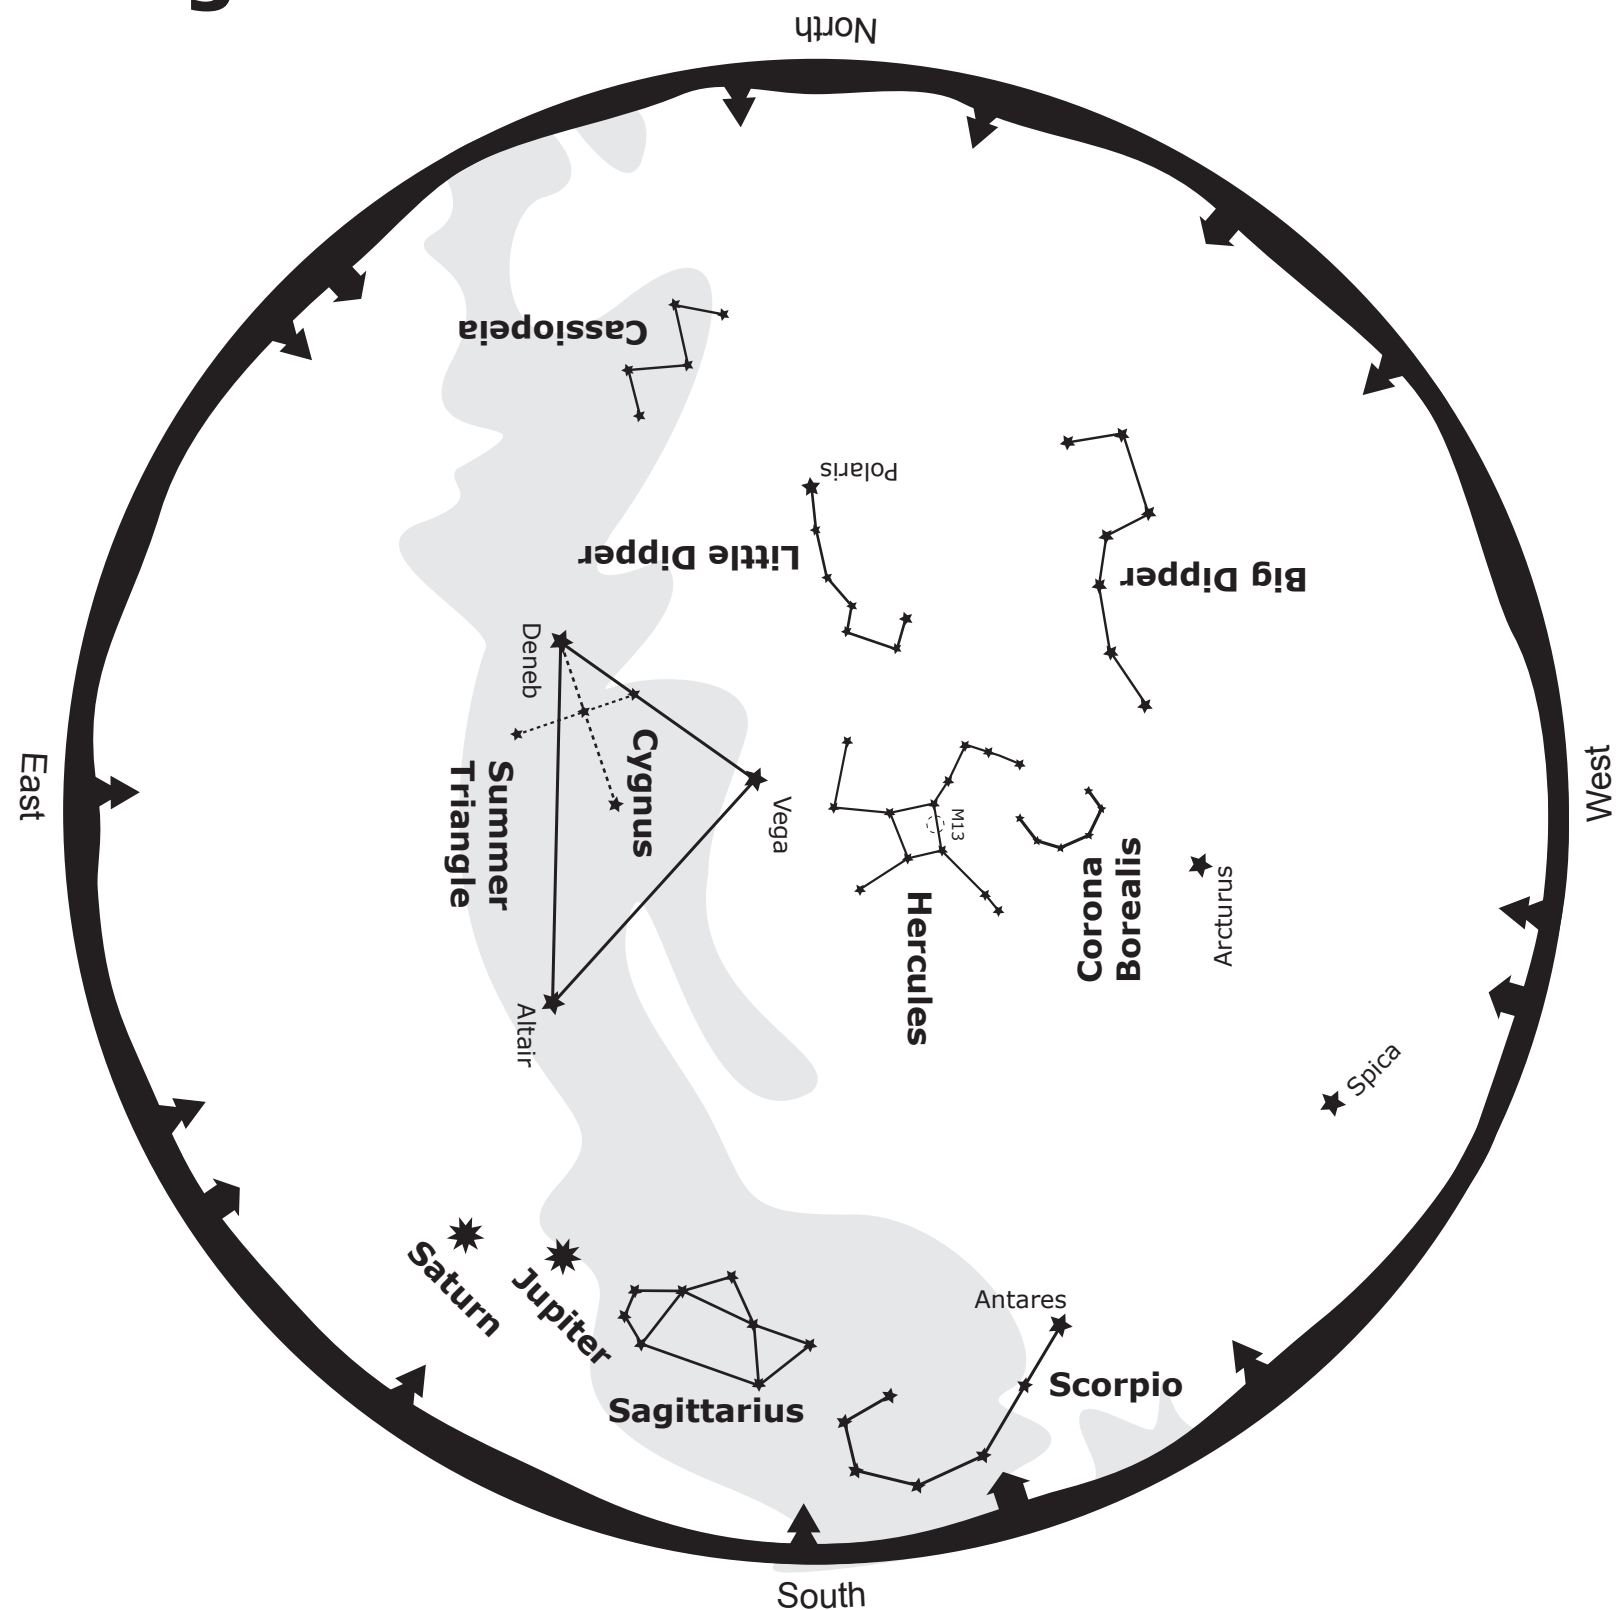

August 2020

- Galaxy
- Nebula
- Star Cluster
- Planet

To read this map, turn it so the direction you are facing is on the bottom
This map shows the sky for mid-August at 9:45pm