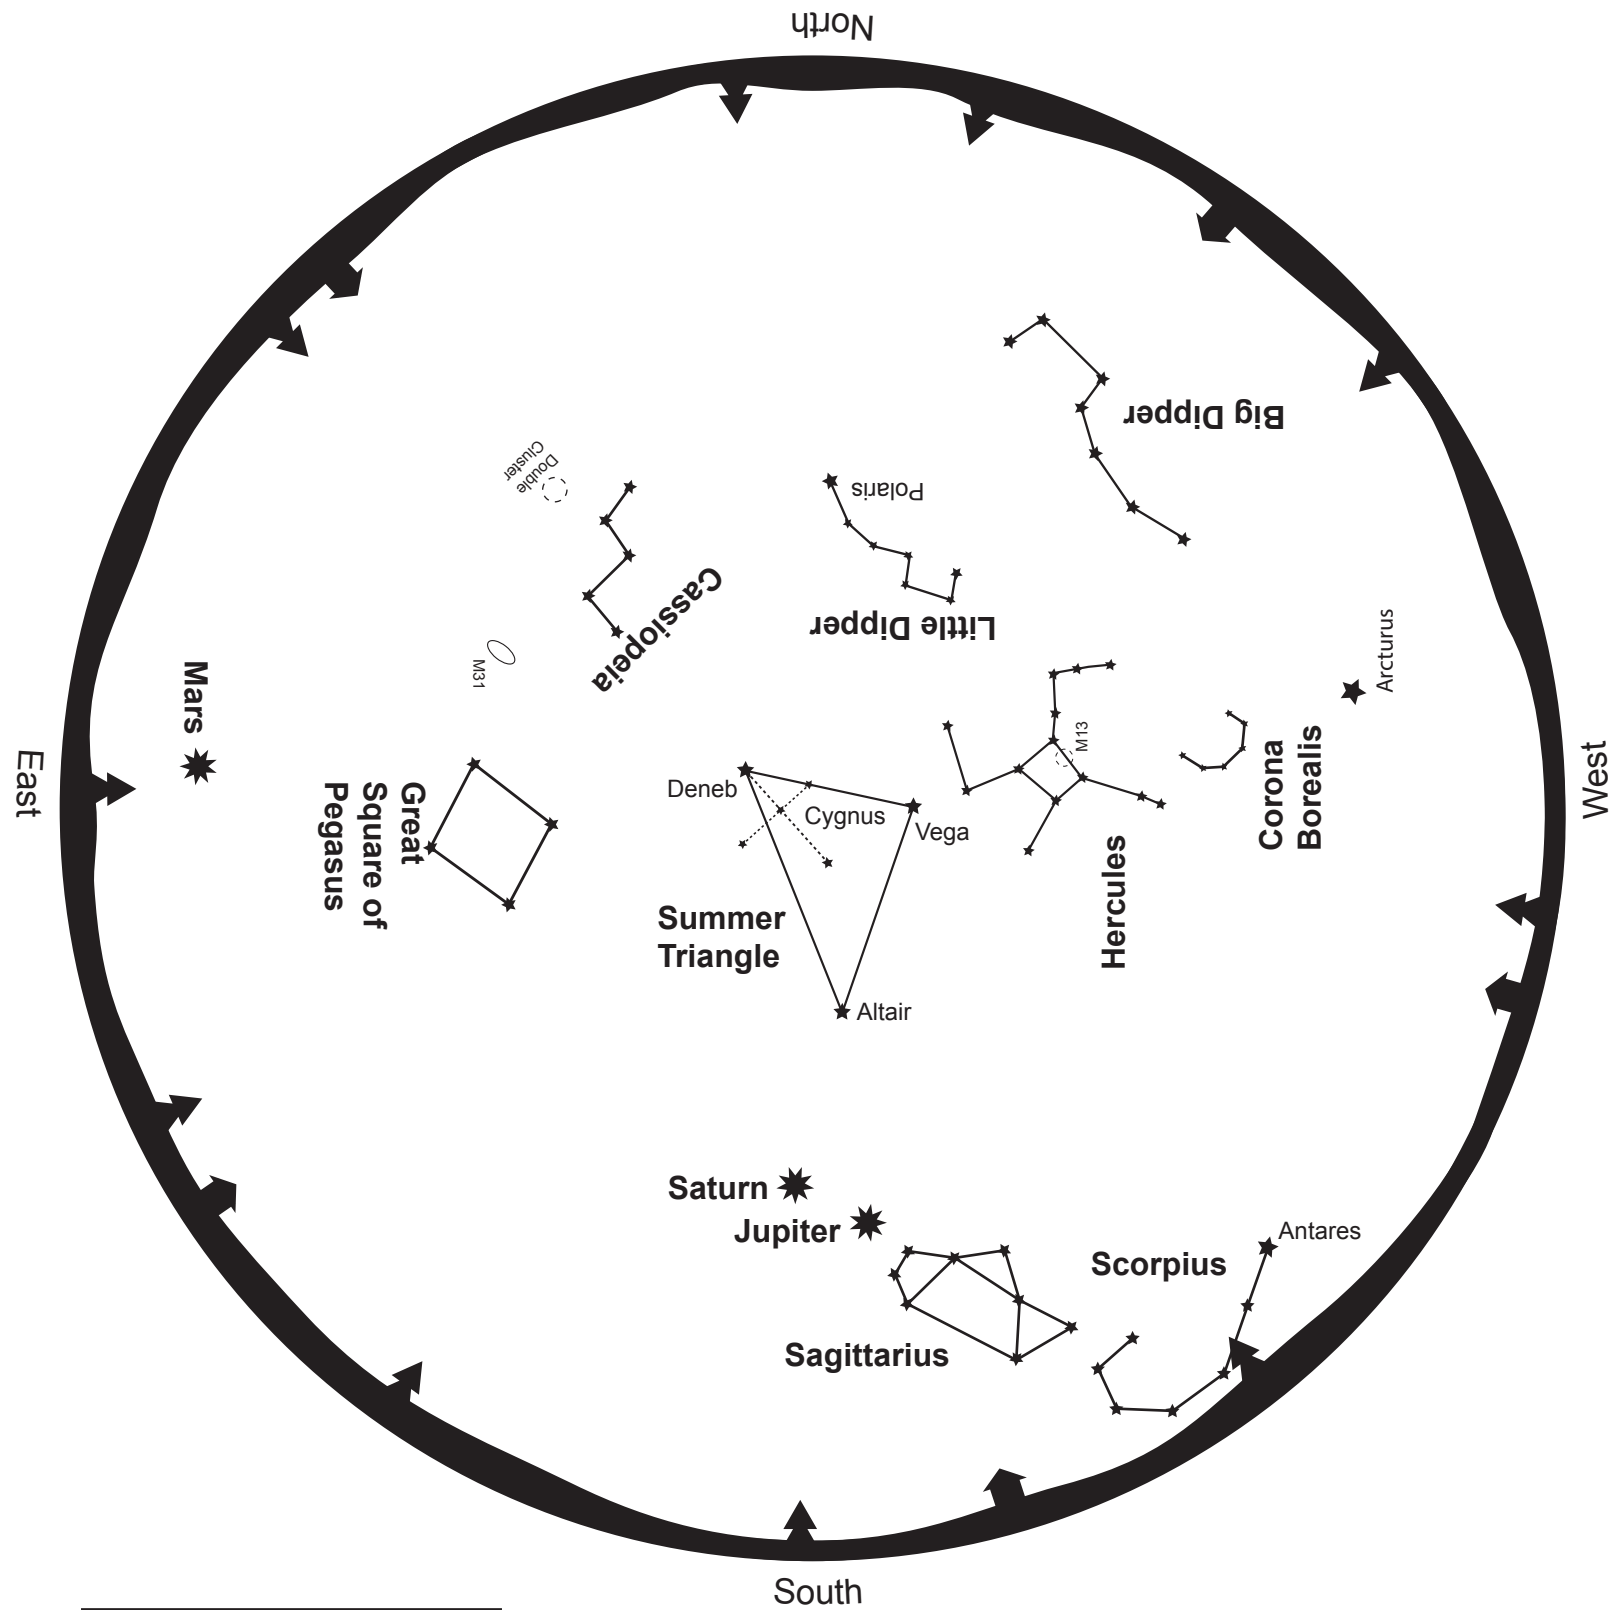

# September 2020

-  Galaxy
-  Nebula
-  Star Cluster
-  Planet

To read this map, turn it so the direction you are facing is on the bottom  
 This map shows the sky for mid-September at 8:30pm