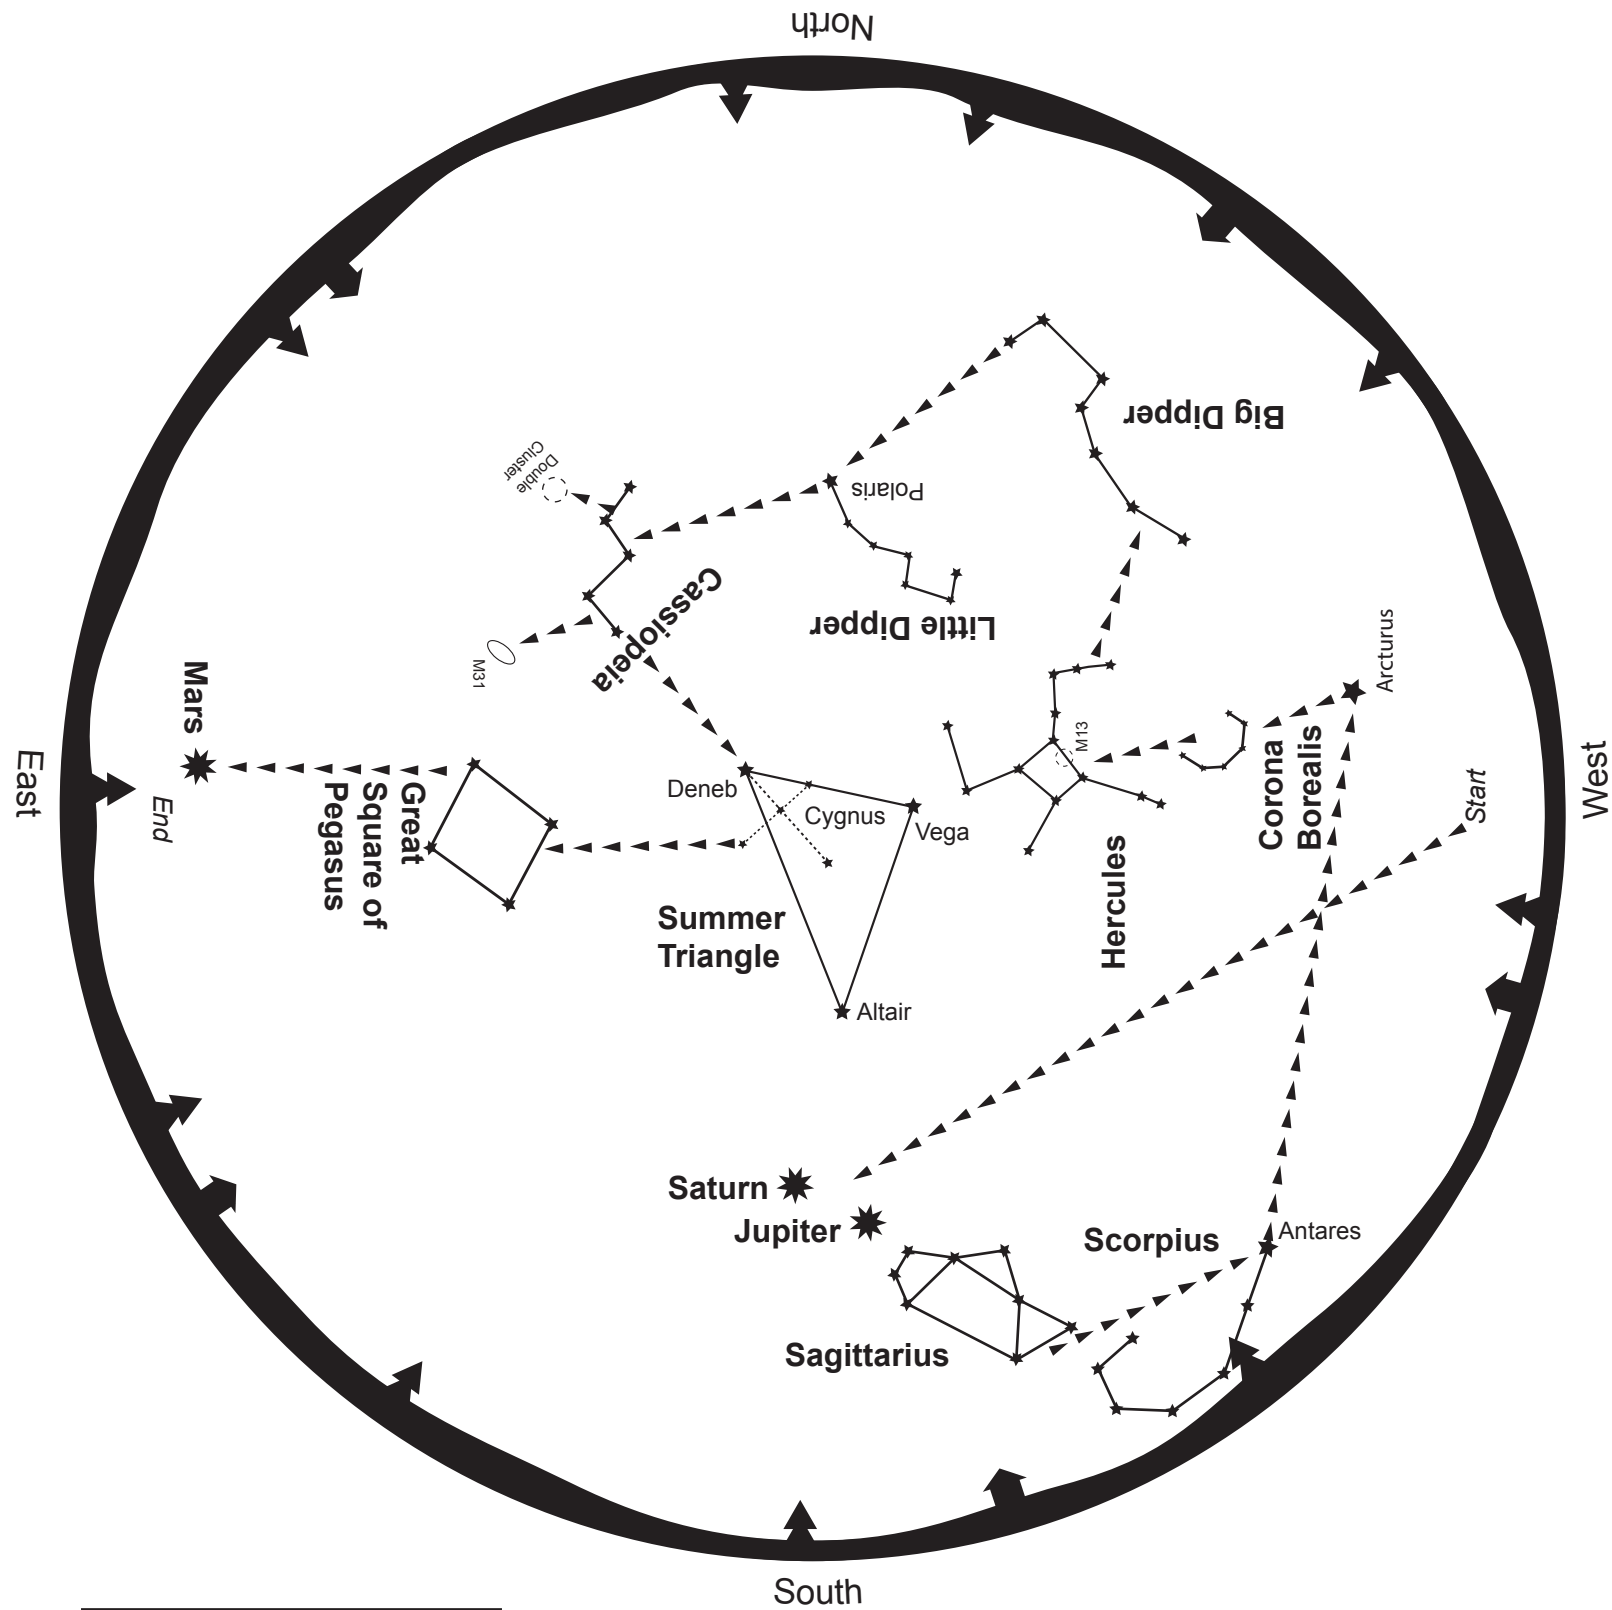

# September 2020

- Galaxy
- Nebula
- Star Cluster
- Planet

To read this map, turn it so the direction you are facing is on the bottom  
This map shows the sky for mid-September at 8:30pm