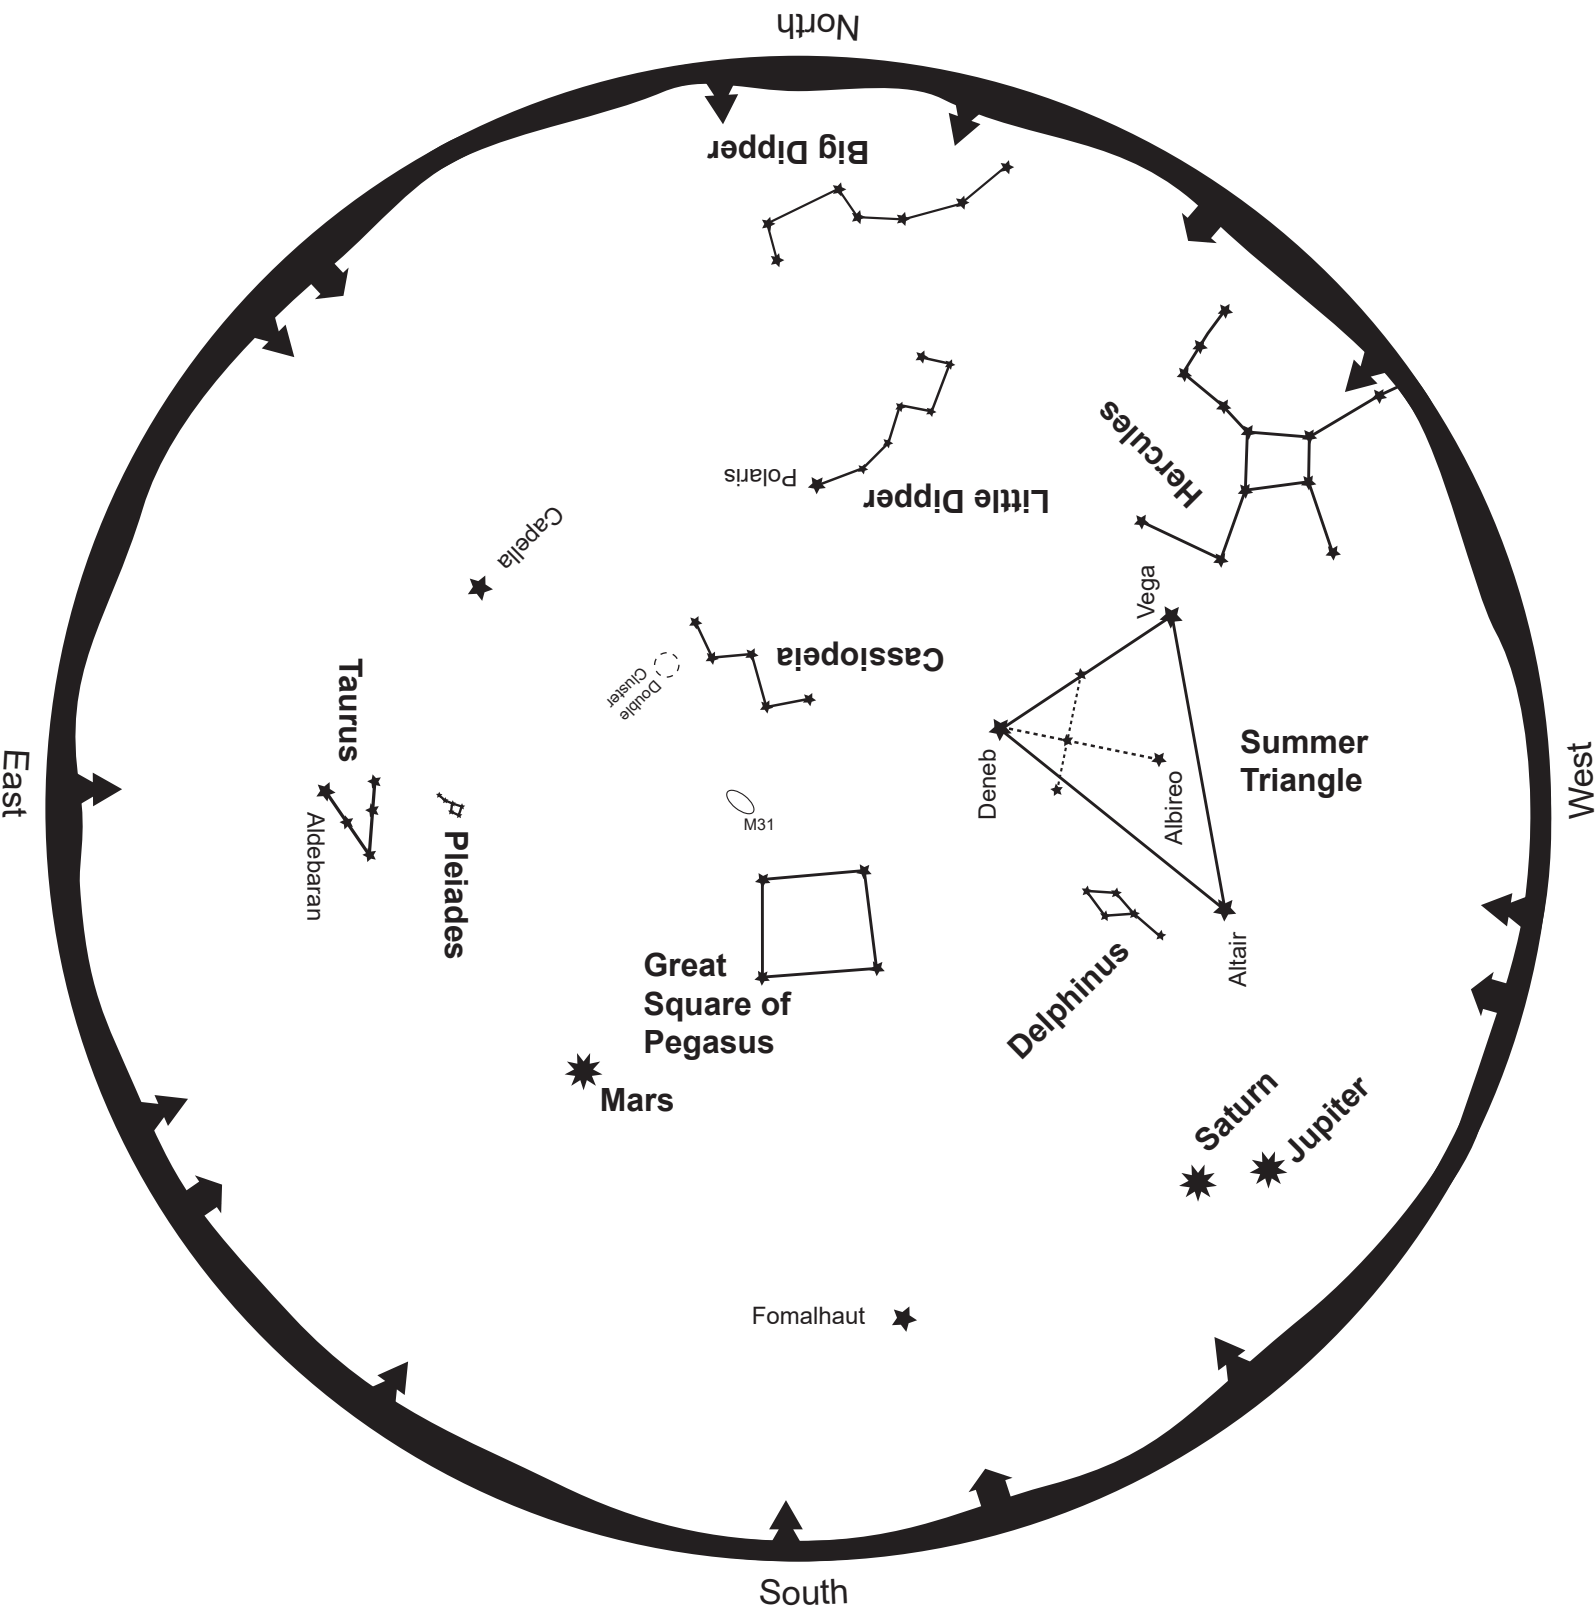

November 2020

-  Galaxy
-  Nebula
-  Star Cluster
-  Planet

To read this map, turn it so the direction you are facing is on the bottom
 This map shows the sky for mid-November at 7:30pm