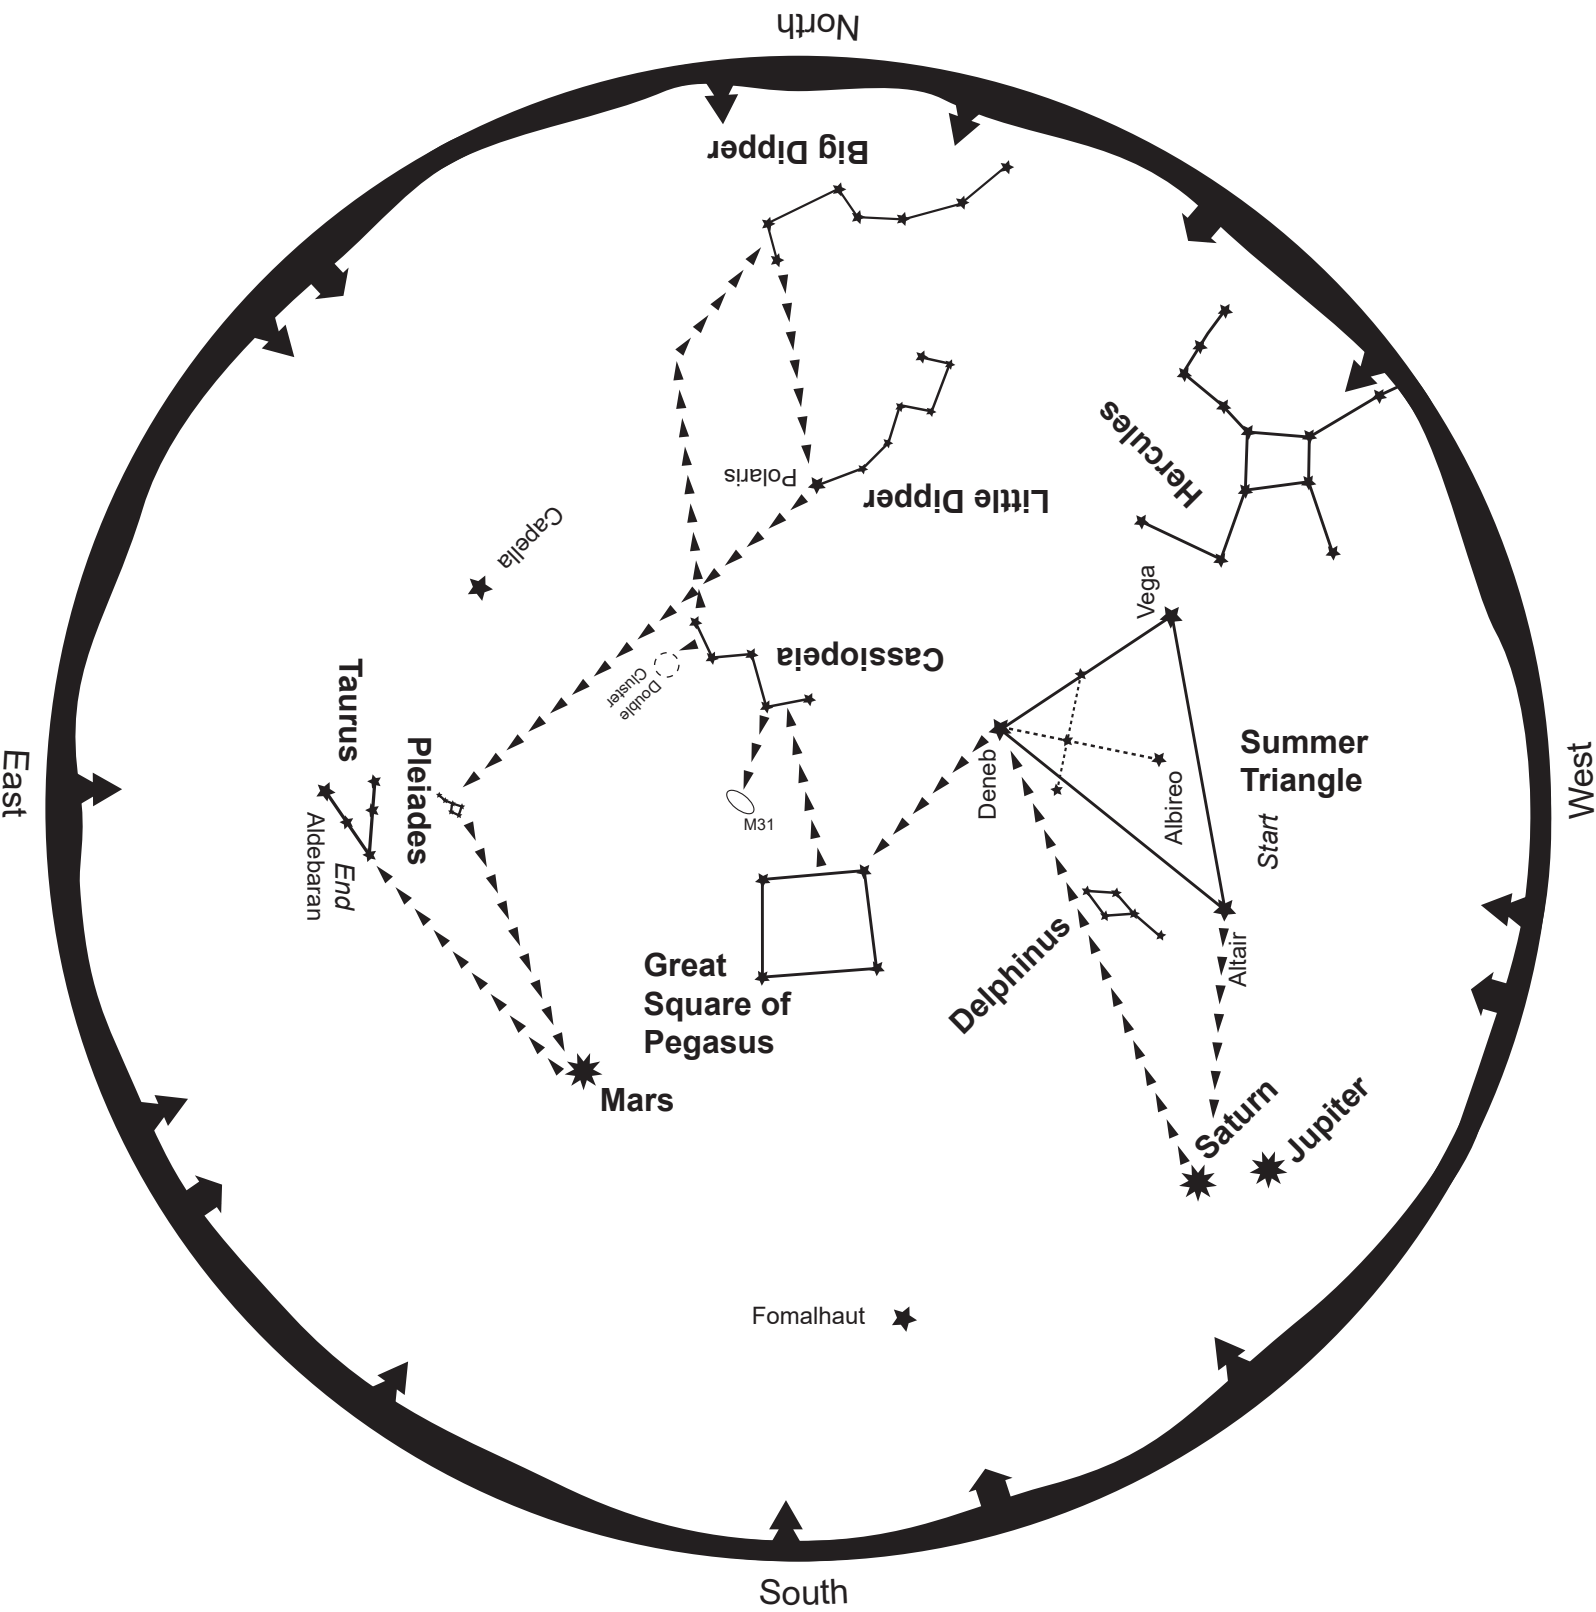

# November 2020

-  Galaxy
-  Nebula
-  Star Cluster
-  Planet

To read this map, turn it so the direction you are facing is on the bottom  
 This map shows the sky for mid-November at 7:30pm