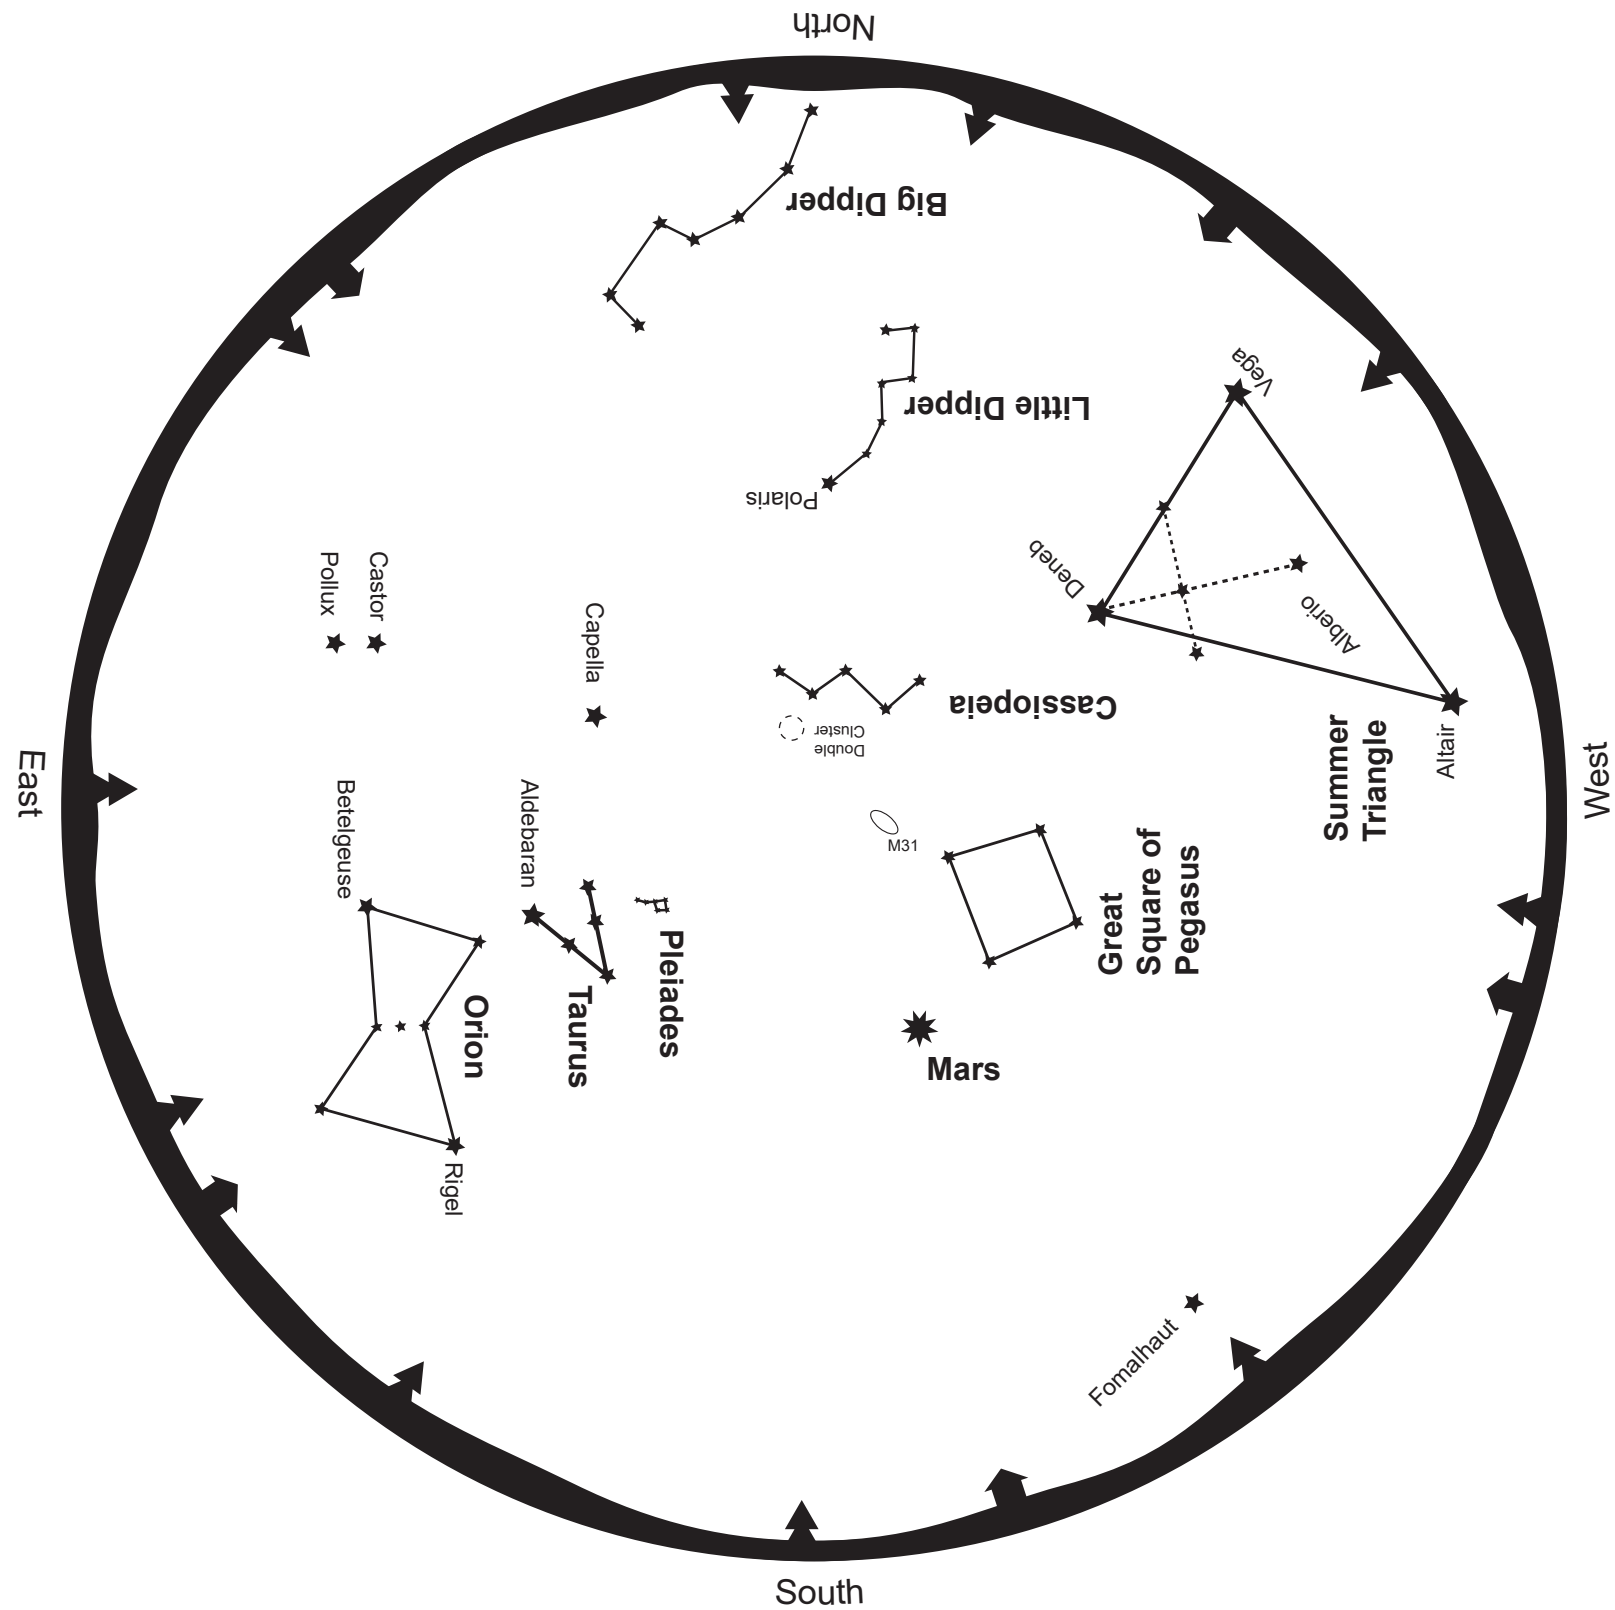

December 2020

-  Galaxy
-  Nebula
-  Star Cluster
-  Planet

To read this map, turn it so the direction you are facing is on the bottom
 This map shows the sky for mid-December at 7:30pm